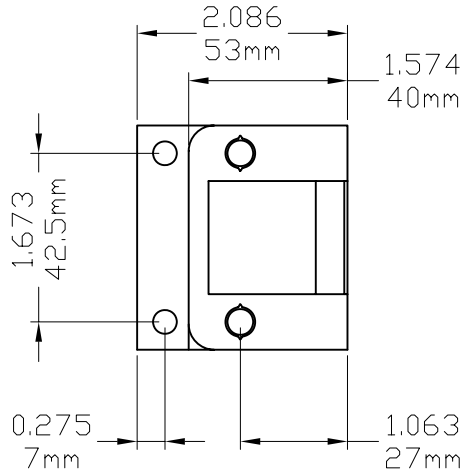

# Door Striker

Product Name	Part Number	" A "	" B "	Material	Type
OutSwing Double Door Striker	4440	1.496"	0.031"	SST	
InSwing Double Door Striker	4441	0.787"	0.031"	SST	
OutSwing Double Door Striker	5550	1.496"	0.031"	Steel	Brassfinish
InSwing Double Door Striker	5551	0.787"	0.031"	Steel	Brassfinish
OutSwing Double Door Striker	4440-1	1.496"	0.047"	SST	
InSwing Double Door Striker	4441-1	0.787"	0.047"	SST	
OutSwing Double Door Striker	5550-1	1.496"	0.047"	Steel	Brassfinish
InSwing Double Door Striker	5551-1	0.787"	0.047"	Steel	Brassfinish

Product Name	Part Number	" A "	" B "	Material	Type
OutSwing Single Door Striker	6660	1.496"	0.031"	Steel	Brassfinish
InSwing Single Door Striker	6661	0.787"	0.031"	Steel	Brassfinish
OutSwing Single Door Striker	7770	1.496"	0.031"	SST	
InSwing Single Door Striker	7771	0.787"	0.031"	SST	
OutSwing Single Door Striker	1600	1.496"	0.031"	Steel	Chrome Plated
InSwing Single Door Striker	1601	0.787"	0.031"	Steel	Chrome Platde
OutSwing Single Door Striker	6660-1	1.496"	0.047"	Steel	Brassfinish
InSwing Single Door Striker	6661-1	0.787"	0.047"	Steel	Brassfinish
OutSwing Single Door Striker	7770-1	1.496"	0.047"	SST	
InSwing Single Door Striker	7771-1	0.787"	0.047"	SST	
OutSwing Single Door Striker	1600-1	1.496"	0.047"	Steel	Chrome Plated
InSwing Single Door Striker	1601-1	0.787"	0.047"	Steel	Chrome Platde