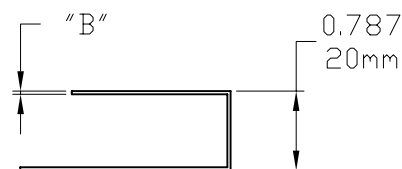

# Door Striker

Product Name	Part Number	" A "	" B "	Material	Type
OutSwing Double Door Striker	4440	1.496"	0.031"	SST	
InSwing Double Door Striker	4441	0.787"	0.031"	SST	
OutSwing Double Door Striker	5550	1.496"	0.031"	Steel	Brassfinish
InSwing Double Door Striker	5551	0.787"	0.031"	Steel	Brassfinish
OutSwing Double Door Striker	4440-1	1.496"	0.047"	SST	
InSwing Double Door Striker	4441-1	0.787"	0.047"	SST	
OutSwing Double Door Striker	5550-1	1.496"	0.047"	Steel	Brassfinish
InSwing Double Door Striker	5551-1	0.787"	0.047"	Steel	Brassfinish

Product Name	Part Number	" A "	" B "	Material	Type
OutSwing Single Door Striker	6660	1.496"	0.031"	Steel	Brassfinish
InSwing Single Door Striker	6661	0.787"	0.031"	Steel	Brassfinish
OutSwing Single Door Striker	7770	1.496"	0.031"	SST	
InSwing Single Door Striker	7771	0.787"	0.031"	SST	
OutSwing Single Door Striker	1600	1.496"	0.031"	Steel	Chrome Plated
InSwing Single Door Striker	1601	0.787"	0.031"	Steel	Chrome Platde
OutSwing Single Door Striker	6660-1	1.496"	0.047"	Steel	Brassfinish
InSwing Single Door Striker	6661-1	0.787"	0.047"	Steel	Brassfinish
OutSwing Single Door Striker	7770-1	1.496"	0.047"	SST	
InSwing Single Door Striker	7771-1	0.787"	0.047"	SST	
OutSwing Single Door Striker	1600-1	1.496"	0.047"	Steel	Chrome Plated
InSwing Single Door Striker	1601-1	0.787"	0.047"	Steel	Chrome Platde