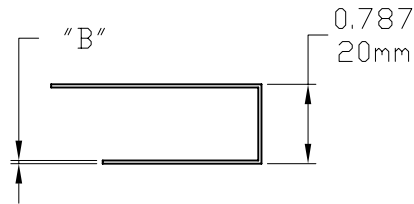

# Door Striker

Product Name	Part Number	" A "	" B "	Material	Type
OutSwing Double Door Striker	4440	1.496"	0.031"	SST	
InSwing Double Door Striker	4441	0.787"	0.031"	SST	
OutSwing Double Door Striker	5550	1.496"	0.031"	Steel	Brassfinish
InSwing Double Door Striker	5551	0.787"	0.031"	Steel	Brassfinish
OutSwing Double Door Striker	4440-1	1.496"	0.047"	SST	
InSwing Double Door Striker	4441-1	0.787"	0.047"	SST	
OutSwing Double Door Striker	5550-1	1.496"	0.047"	Steel	Brassfinish
InSwing Double Door Striker	5551-1	0.787"	0.047"	Steel	Brassfinish

Product Name	Part Number	" A "	" B "	Material	Type
OutSwing Single Door Striker	6660	1.496"	0.031"	Steel	Brassfinish
InSwing Single Door Striker	6661	0.787"	0.031"	Steel	Brassfinish
OutSwing Single Door Striker	7770	1.496"	0.031"	SST	
InSwing Single Door Striker	7771	0.787"	0.031"	SST	
OutSwing Single Door Striker	1600	1.496"	0.031"	Steel	Chrome Plated
InSwing Single Door Striker	1601	0.787"	0.031"	Steel	Chrome Platde
OutSwing Single Door Striker	6660-1	1.496"	0.047"	Steel	Brassfinish
InSwing Single Door Striker	6661-1	0.787"	0.047"	Steel	Brassfinish
OutSwing Single Door Striker	7770-1	1.496"	0.047"	SST	
InSwing Single Door Striker	7771-1	0.787"	0.047"	SST	
OutSwing Single Door Striker	1600-1	1.496"	0.047"	Steel	Chrome Plated
InSwing Single Door Striker	1601-1	0.787"	0.047"	Steel	Chrome Platde