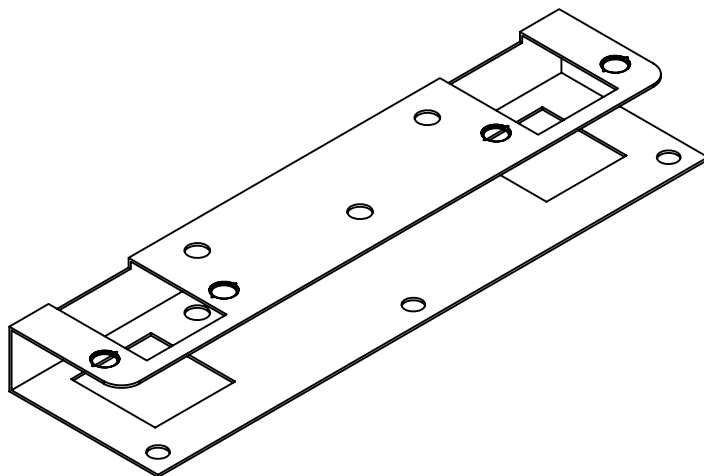

# Door Striker

Product Name	Part Number	" A "	" B "	Material	Type
OutSwing Double Door Striker	4440	1.496"	0.031"	SST	
InSwing Double Door Striker	4441	0.787"	0.031"	SST	
OutSwing Double Door Striker	5550	1.496"	0.031"	Steel	Brassfinish
InSwing Double Door Striker	5551	0.787"	0.031"	Steel	Brassfinish
OutSwing Double Door Striker	4440-1	1.496"	0.047"	SST	
InSwing Double Door Striker	4441-1	0.787"	0.047"	SST	
OutSwing Double Door Striker	5550-1	1.496"	0.047"	Steel	Brassfinish
InSwing Double Door Striker	5551-1	0.787"	0.047"	Steel	Brassfinish

Product Name	Part Number	" A "	" B "	Material	Type
OutSwing Single Door Striker	6660	1.496"	0.031"	Steel	Brassfinish
InSwing Single Door Striker	6661	0.787"	0.031"	Steel	Brassfinish
OutSwing Single Door Striker	7770	1.496"	0.031"	SST	
InSwing Single Door Striker	7771	0.787"	0.031"	SST	
OutSwing Single Door Striker	1600	1.496"	0.031"	Steel	Chrome Plated
InSwing Single Door Striker	1601	0.787"	0.031"	Steel	Chrome Platde
OutSwing Single Door Striker	6660-1	1.496"	0.047"	Steel	Brassfinish
InSwing Single Door Striker	6661-1	0.787"	0.047"	Steel	Brassfinish
OutSwing Single Door Striker	7770-1	1.496"	0.047"	SST	
InSwing Single Door Striker	7771-1	0.787"	0.047"	SST	
OutSwing Single Door Striker	1600-1	1.496"	0.047"	Steel	Chrome Plated
InSwing Single Door Striker	1601-1	0.787"	0.047"	Steel	Chrome Platde