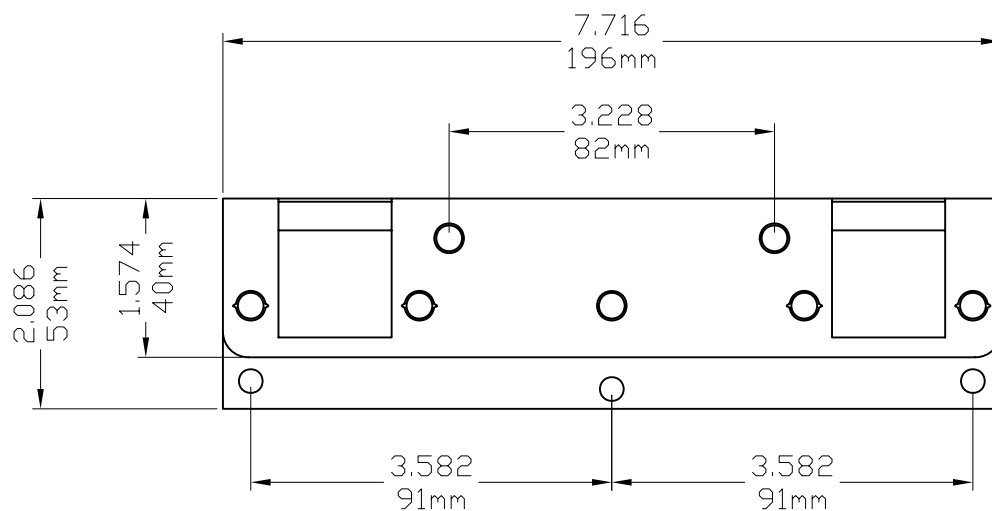

# Door Striker

Product Name	Part Number	" A "	" B "	Material	Type
OutSwing Double Door Striker	4440	1.496"	0.031"	SST	
InSwing Double Door Striker	4441	0.787"	0.031"	SST	
OutSwing Double Door Striker	5550	1.496"	0.031"	Steel	Brassfinish
InSwing Double Door Striker	5551	0.787"	0.031"	Steel	Brassfinish
OutSwing Double Door Striker	4440-1	1.496"	0.047"	SST	
InSwing Double Door Striker	4441-1	0.787"	0.047"	SST	
OutSwing Double Door Striker	5550-1	1.496"	0.047"	Steel	Brassfinish
InSwing Double Door Striker	5551-1	0.787"	0.047"	Steel	Brassfinish

Product Name	Part Number	" A "	" B "	Material	Type
OutSwing Single Door Striker	6660	1.496"	0.031"	Steel	Brassfinish
InSwing Single Door Striker	6661	0.787"	0.031"	Steel	Brassfinish
OutSwing Single Door Striker	7770	1.496"	0.031"	SST	
InSwing Single Door Striker	7771	0.787"	0.031"	SST	
OutSwing Single Door Striker	1600	1.496"	0.031"	Steel	Chrome Plated
InSwing Single Door Striker	1601	0.787"	0.031"	Steel	Chrome Platde
OutSwing Single Door Striker	6660-1	1.496"	0.047"	Steel	Brassfinish
InSwing Single Door Striker	6661-1	0.787"	0.047"	Steel	Brassfinish
OutSwing Single Door Striker	7770-1	1.496"	0.047"	SST	
InSwing Single Door Striker	7771-1	0.787"	0.047"	SST	
OutSwing Single Door Striker	1600-1	1.496"	0.047"	Steel	Chrome Plated
InSwing Single Door Striker	1601-1	0.787"	0.047"	Steel	Chrome Platde