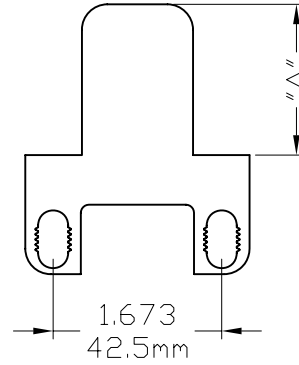

# Door Striker

Product Name	Part Number	" A "	" B "	Material	Type
OutSwing Double Door Striker	4440	1.496"	0.031"	SST	
InSwing Double Door Striker	4441	0.787"	0.031"	SST	
OutSwing Double Door Striker	5550	1.496"	0.031"	Steel	Brassfinish
InSwing Double Door Striker	5551	0.787"	0.031"	Steel	Brassfinish
OutSwing Double Door Striker	4440-1	1.496"	0.047"	SST	
InSwing Double Door Striker	4441-1	0.787"	0.047"	SST	
OutSwing Double Door Striker	5550-1	1.496"	0.047"	Steel	Brassfinish
InSwing Double Door Striker	5551-1	0.787"	0.047"	Steel	Brassfinish

Product Name	Part Number	" A "	" B "	Material	Type
OutSwing Single Door Striker	6660	1.496"	0.031"	Steel	Brassfinish
InSwing Single Door Striker	6661	0.787"	0.031"	Steel	Brassfinish
OutSwing Single Door Striker	7770	1.496"	0.031"	SST	
InSwing Single Door Striker	7771	0.787"	0.031"	SST	
OutSwing Single Door Striker	1600	1.496"	0.031"	Steel	Chrome Plated
InSwing Single Door Striker	1601	0.787"	0.031"	Steel	Chrome Platde
OutSwing Single Door Striker	6660-1	1.496"	0.047"	Steel	Brassfinish
InSwing Single Door Striker	6661-1	0.787"	0.047"	Steel	Brassfinish
OutSwing Single Door Striker	7770-1	1.496"	0.047"	SST	
InSwing Single Door Striker	7771-1	0.787"	0.047"	SST	
OutSwing Single Door Striker	1600-1	1.496"	0.047"	Steel	Chrome Plated
InSwing Single Door Striker	1601-1	0.787"	0.047"	Steel	Chrome Platde