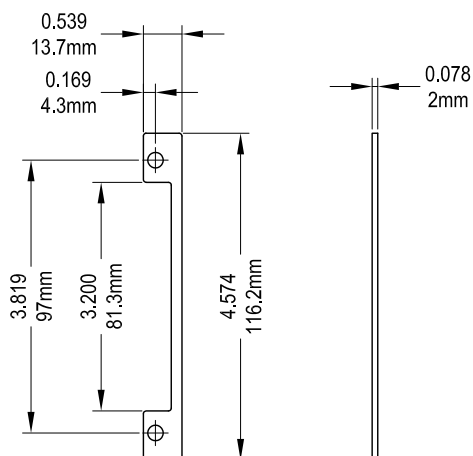

Multi/Single Point Locking Handle

Frame Cut Out

132-536 (SHOWN)

132-539 (SHOWN)

Product Name	Part Number	" A "
Multi Point Locking Handle	132-536	1.390 "
Multi Point Locking Handle	132-537	1.640 "
Multi Point Locking Handle	132-538	1.890 "
Single Point Locking Handle	132-539	1.604 "

19021\7021 BACKING PLATE

19024\7024 BACKING PLATE