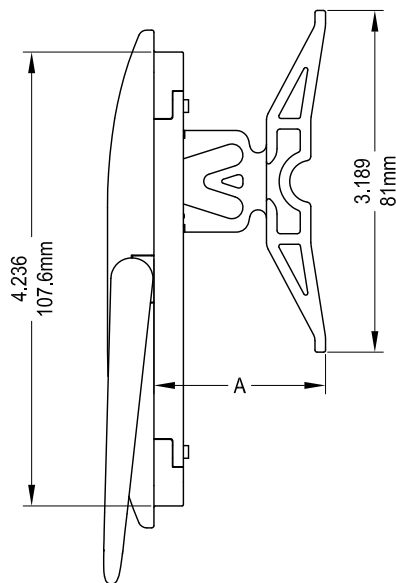

Multi/Single Point Locking Handle

Frame Cut Out

132-536 (SHOWN)

132-539 (SHOWN)

Product Name	Part Number	" A "
Multi Point Locking Handle	132-536	1.390 "
Multi Point Locking Handle	132-537	1.640 "
Multi Point Locking Handle	132-538	1.890 "
Single Point Locking Handle	132-539	1.604 "

20061 SPACER

Product Name	Part Number	Match Color
SPACER	20061	9268
SPACER	20061	15212
SPACER	20061	HRG624

20090 SPACER

Product Name	Part Number	Match Color
SPACER	20090	9268
SPACER	20090	15212
SPACER	20090	HRG624

19021\7021 BACKING PLATE

19024\7024 BACKING PLATE