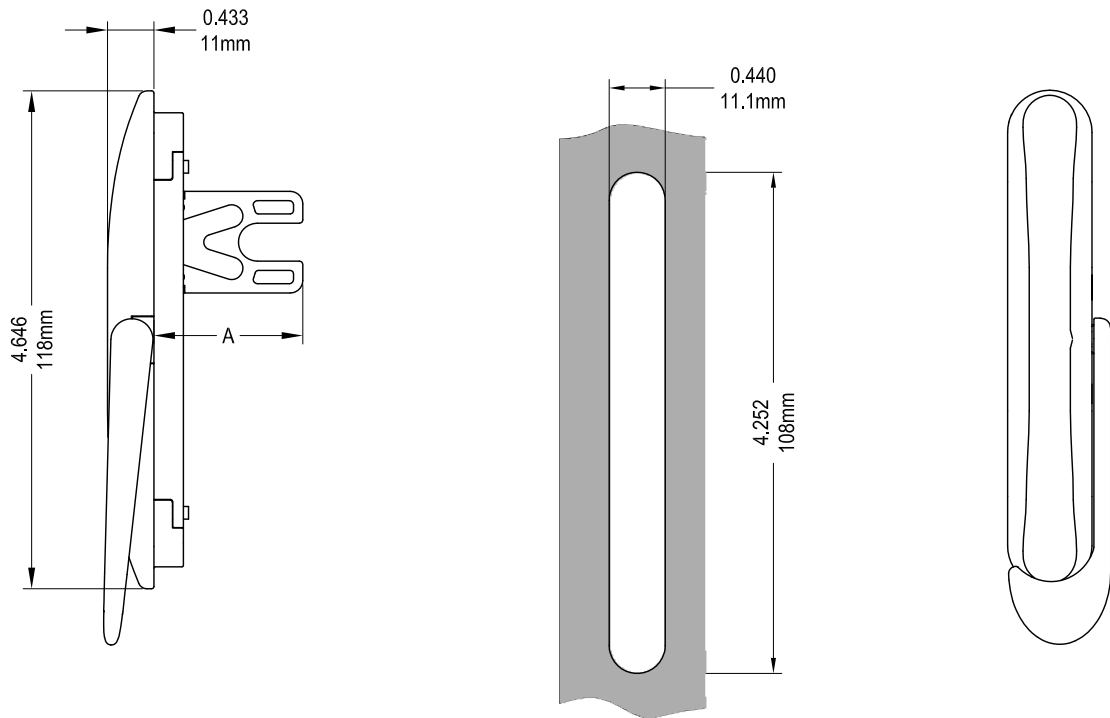

Multi/Single Point Locking Handle

Frame Cut Out

132-536 (SHOWN)

132-539 (SHOWN)

Product Name	Part Number	" A "
Multi Point Locking Handle	132-536	1.390 "
Multi Point Locking Handle	132-537	1.640 "
Multi Point Locking Handle	132-538	1.890 "
Single Point Locking Handle	132-539	1.604 "

19021\7021 BACKING PLATE

19024\7024 BACKING PLATE