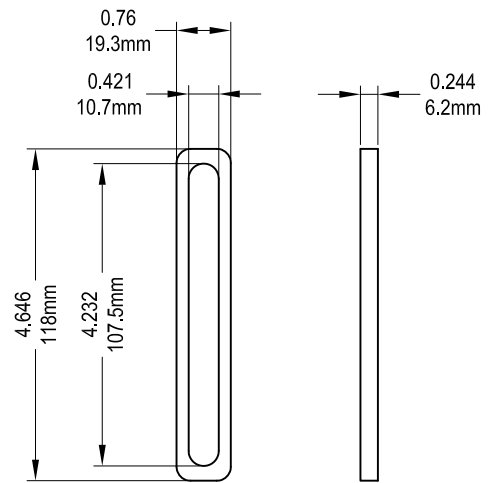

Multi/Single Point Locking Handle

Frame Cut Out

132-536 (SHOWN)

132-539 (SHOWN)

Product Name	Part Number	" A "
Multi Point Locking Handle	132-536	1.390 "
Multi Point Locking Handle	132-537	1.640 "
Multi Point Locking Handle	132-538	1.890 "
Single Point Locking Handle	132-539	1.604 "

20061 SPACER

Product Name	Part Number	Match Color
SPACER	20061	9268
SPACER	20061	15212
SPACER	20061	HRG624

20090 SPACER

Product Name	Part Number	Match Color
SPACER	20090	9268
SPACER	20090	15212
SPACER	20090	HRG624

19021\7021 BACKING PLATE

19024\7024 BACKING PLATE