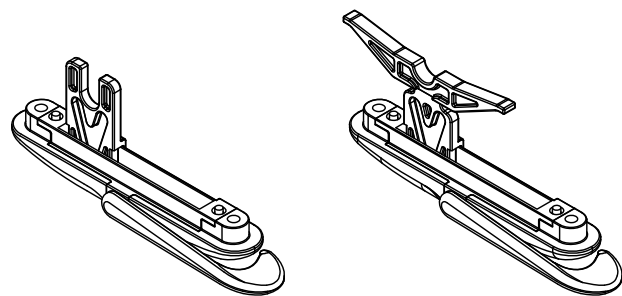

Multi/Single Point Locking Handle

Frame Cut Out

132-536 (SHOWN)

132-539 (SHOWN)

Product Name	Part Number	" A "
Multi Point Locking Handle	132-536	1.390 "
Multi Point Locking Handle	132-537	1.640 "
Multi Point Locking Handle	132-538	1.890 "
Single Point Locking Handle	132-539	1.604 "