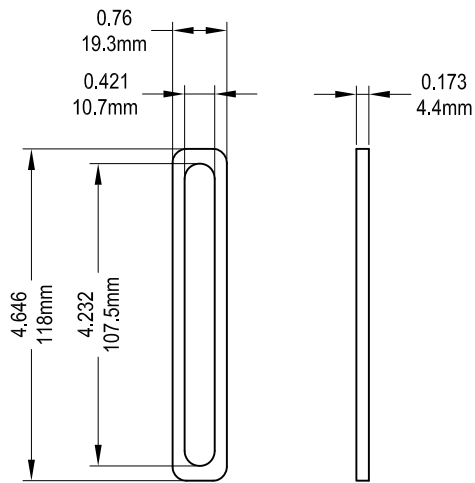

Multi/Single Point Locking Handle

Frame Cut Out

132-536 (SHOWN)

132-539 (SHOWN)

Product Name	Part Number	" A "
Multi Point Locking Handle	132-536	1.390 "
Multi Point Locking Handle	132-537	1.640 "
Multi Point Locking Handle	132-538	1.890 "
Single Point Locking Handle	132-539	1.604 "

20061 SPACER

Product Name	Part Number	Match Color
SPACER	20061	9268
SPACER	20061	15212
SPACER	20061	HRG624

20090 SPACER

Product Name	Part Number	Match Color
SPACER	20090	9268
SPACER	20090	15212
SPACER	20090	HRG624

19021\7021 BACKING PLATE

19024\7024 BACKING PLATE