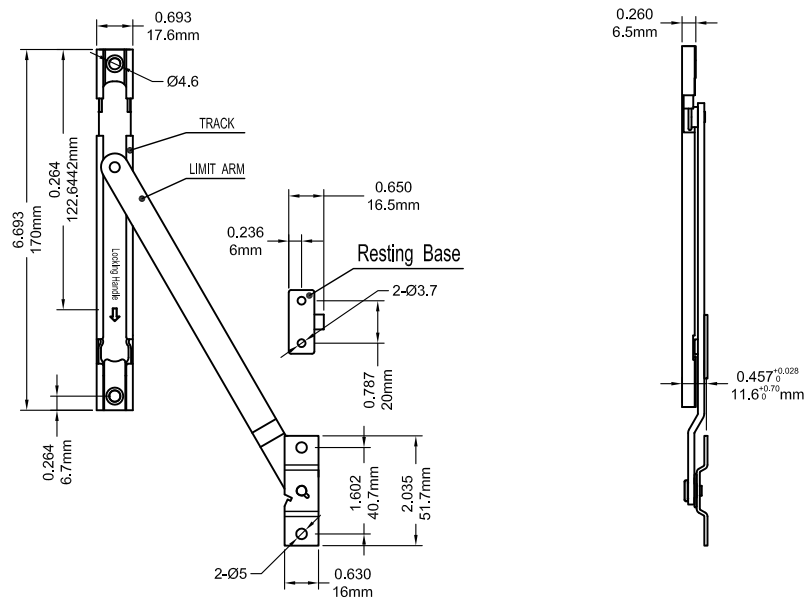

Window Opening Control Device for Casement and Awning Windows

Open Position

Right Hand Shown

Part Number	Material	Match Color	Description
WOCD701-RH	Steel	Red	Casement and awning window opening control device, Right handed, Steel
WOCD701-LH	Steel	Green	Casement and awning window opening control device, Left handed, Steel
WOCD701-304-RH	SST	Red	Casement and awning window opening control device, Right handed, Stainless steel
WOCD701-304-LH	SST	Green	Casement and awning window opening control device, Left handed, Stainless steel