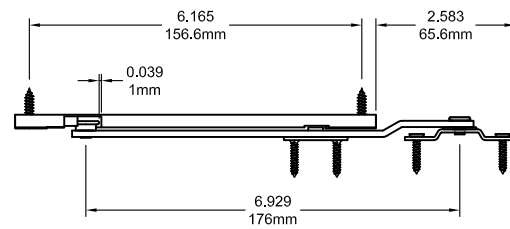

Window Opening Control Device for Casement and Awning Windows

Open Position

Right Hand Shown

Part Number	Material	Match Color	Description
WOCD701-RH	Steel	Red	Casement and awning window opening control device, Right handed, Steel
WOCD701-LH	Steel	Green	Casement and awning window opening control device, Left handed, Steel
WOCD701-304-RH	SST	Red	Casement and awning window opening control device, Right handed, Stainless steel
WOCD701-304-LH	SST	Green	Casement and awning window opening control device, Left handed, Stainless steel