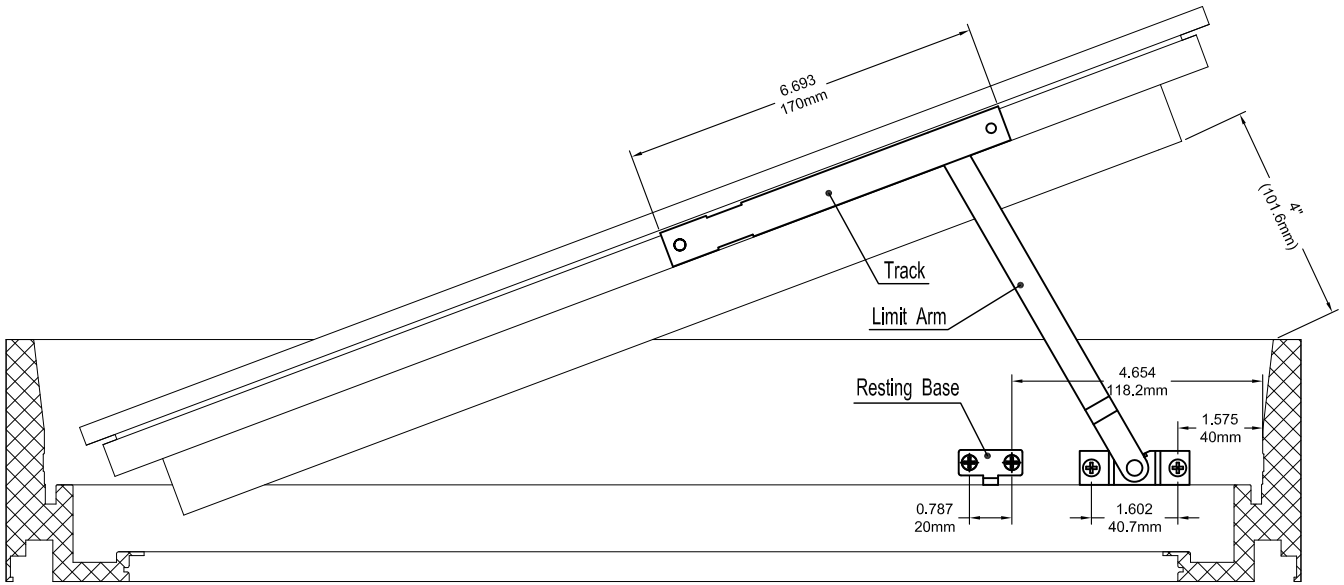

Window Opening Control Device for Casement and Awning Windows

Open Position

Right Hand Shown

Part Number	Material	Match Color	Description
WOCD701-RH	Steel	Red	Casement and awning window opening control device, Right handed, Steel
WOCD701-LH	Steel	Green	Casement and awning window opening control device, Left handed, Steel
WOCD701-304-RH	SST	Red	Casement and awning window opening control device, Right handed, Stainless steel
WOCD701-304-LH	SST	Green	Casement and awning window opening control device, Left handed, Stainless steel