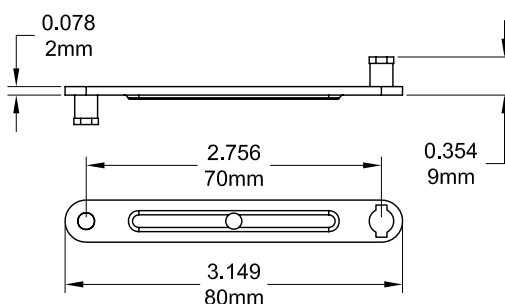

# Tie Bar Connector ( For Locking Handle #504 Use Only )

Part Number	Description	Material	Hand
19070	Long , 2 Studs Opposite	Steel	Non

Part Number	Description	Material	Hand
19071	Long , 2 Studs Side	Steel	Non

Part Number	Description	Material	Hand
190702	Short , 2 Studs Opposite	Steel	Non

Part Number	Description	Material	Hand
190701	Short , 2 Studs Side	Steel	Non