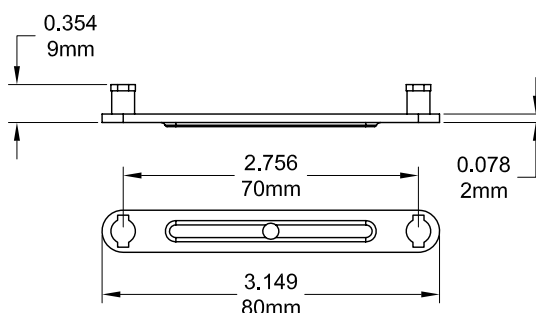

# Tie Bar Connector ( For Locking Handle #504 Use Only )

Part Number	Description	Material	Hand
19070	Long , 2 Studs Opposite	Steel	Non

Part Number	Description	Material	Hand
19071	Long , 2 Studs Side	Steel	Non

Part Number	Description	Material	Hand
190702	Short , 2 Studs Opposite	Steel	Non

Part Number	Description	Material	Hand
190701	Short , 2 Studs Side	Steel	Non