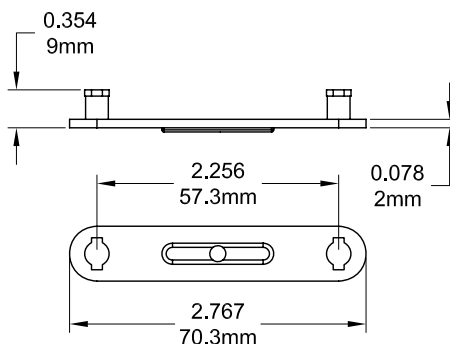

# Tie Bar Connector ( For Locking Handle #504 Use Only )

Part Number	Description	Material	Hand
19070	Long , 2 Studs Opposite	Steel	Non

Part Number	Description	Material	Hand
19071	Long , 2 Studs Side	Steel	Non

Part Number	Description	Material	Hand
190702	Short , 2 Studs Opposite	Steel	Non

Part Number	Description	Material	Hand
190701	Short , 2 Studs Side	Steel	Non