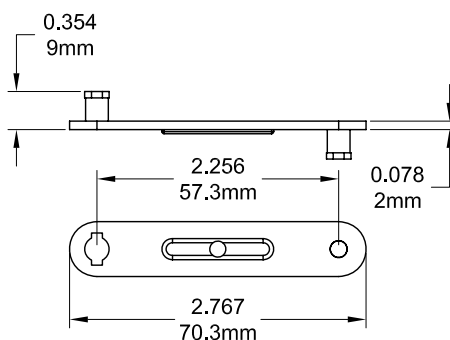

# Tie Bar Connector ( For Locking Handle #504 Use Only )

Part Number	Description	Material	Hand
19070	Long , 2 Studs Opposite	Steel	Non

Part Number	Description	Material	Hand
19071	Long , 2 Studs Side	Steel	Non

Part Number	Description	Material	Hand
190702	Short , 2 Studs Opposite	Steel	Non

Part Number	Description	Material	Hand
190701	Short , 2 Studs Side	Steel	Non