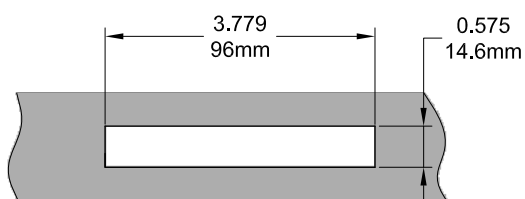

Traditional Split Arm Operator

Left Hand Shown

Profile Cut Out (PVC Profile)

Profile Cut Out (Wood Profile)

Product Name	Part Number
Traditional Case Split Arm Operator , RH	132104 - RQX
Traditional Case Split Arm Operator , LH	132104 - LQX

Stud Bracket (Right Hand Shown)

Part Number	Material	Hand
70455	SST	RH
70456	SST	LH
190455	Steel	RH
190456	Steel	LH

Stud Bracket 190447(Non - Handed)