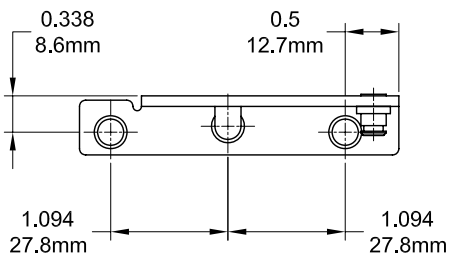

Traditional Split Arm Operator

Left Hand Shown

Profile Cut Out (PVC Profile)

Profile Cut Out (Wood Profile)

Product Name	Part Number
Traditional Case Split Arm Operator , RH	132104 - RQX
Traditional Case Split Arm Operator , LH	132104 - LQX

Stud Bracket (Right Hand Shown)

Part Number	Material	Hand
70455	SST	RH
70456	SST	LH
190455	Steel	RH
190456	Steel	LH

Stud Bracket 190447(Non - Handed)