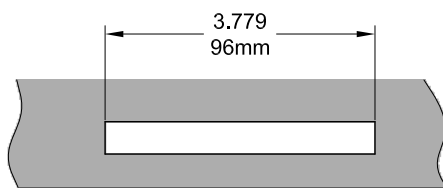

Traditional Split Arm Operator

Left Hand Shown

Profile Cut Out (PVC Profile)

Profile Cut Out (Wood Profile)

Product Name	Part Number
Traditional Case Split Arm Operator , RH	132104 - RQX
Traditional Case Split Arm Operator , LH	132104 - LQX

Stud Bracket (Right Hand Shown)

Part Number	Material	Hand
70455	SST	RH
70456	SST	LH
190455	Steel	RH
190456	Steel	LH

Stud Bracket 190447(Non - Handed)