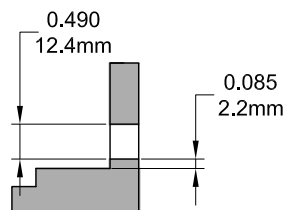

Traditional Split Arm Operator

Left Hand Shown

Profile Cut Out (PVC Profile)

Profile Cut Out (Wood Profile)

Product Name	Part Number
Traditional Case Split Arm Operator , RH	132104 - RQX
Traditional Case Split Arm Operator , LH	132104 - LQX

Stud Bracket (Right Hand Shown)

Part Number	Material	Hand
70455	SST	RH
70456	SST	LH
190455	Steel	RH
190456	Steel	LH

Stud Bracket 190447(Non - Handed)