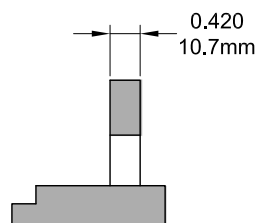

Traditional Split Arm Operator

Left Hand Shown

Profile Cut Out (PVC Profile)

Profile Cut Out (Wood Profile)

Product Name	Part Number
Traditional Case Split Arm Operator , RH	132104 - RQX
Traditional Case Split Arm Operator , LH	132104 - LQX

Stud Bracket (Right Hand Shown)

Part Number	Material	Hand
70455	SST	RH
70456	SST	LH
190455	Steel	RH
190456	Steel	LH

Stud Bracket 190447(Non - Handed)