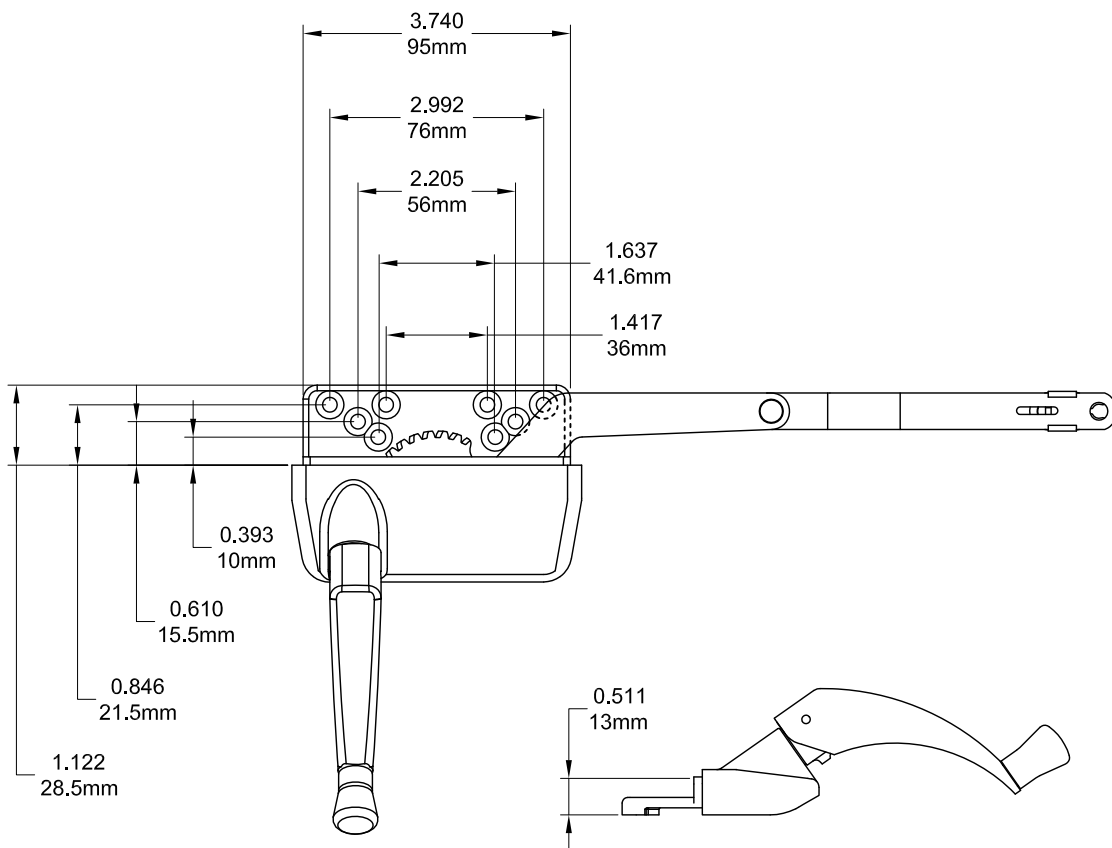

Traditional Split Arm Operator

Left Hand Shown

Profile Cut Out (PVC Profile)

Profile Cut Out (Wood Profile)

Product Name	Part Number
Traditional Case Split Arm Operator , RH	132104 - RQX
Traditional Case Split Arm Operator , LH	132104 - LQX

Stud Bracket (Right Hand Shown)

Part Number	Material	Hand
70455	SST	RH
70456	SST	LH
190455	Steel	RH
190456	Steel	LH

Stud Bracket 190447(Non - Handed)