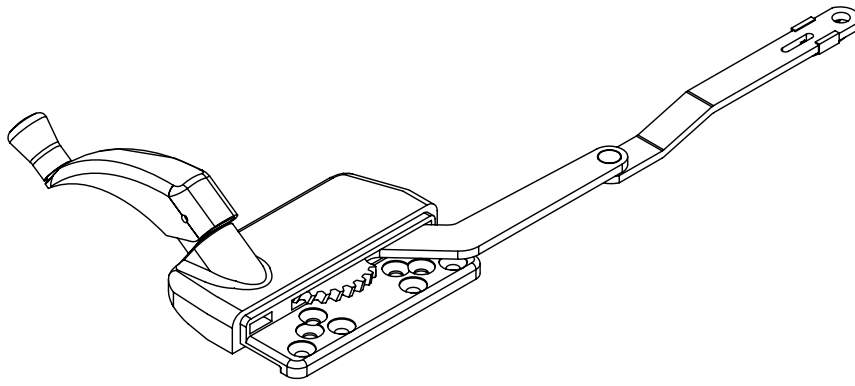

Traditional Split Arm Operator

Left Hand Shown

Profile Cut Out (PVC Profile)

Profile Cut Out (Wood Profile)

Product Name	Part Number
Traditional Case Split Arm Operator , RH	132104 - RQX
Traditional Case Split Arm Operator , LH	132104 - LQX

Stud Bracket (Right Hand Shown)

Part Number	Material	Hand
70455	SST	RH
70456	SST	LH
190455	Steel	RH
190456	Steel	LH

Stud Bracket 190447(Non - Handed)