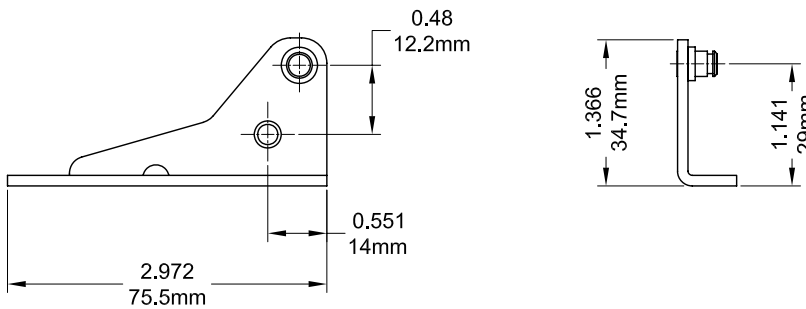

Traditional Split Arm Operator

Left Hand Shown

Profile Cut Out (PVC Profile)

Profile Cut Out (Wood Profile)

Product Name	Part Number
Traditional Case Split Arm Operator , RH	132104 - RQX
Traditional Case Split Arm Operator , LH	132104 - LQX

Stud Bracket (Right Hand Shown)

Part Number	Material	Hand
70455	SST	RH
70456	SST	LH
190455	Steel	RH
190456	Steel	LH

Stud Bracket 190447(Non - Handed)