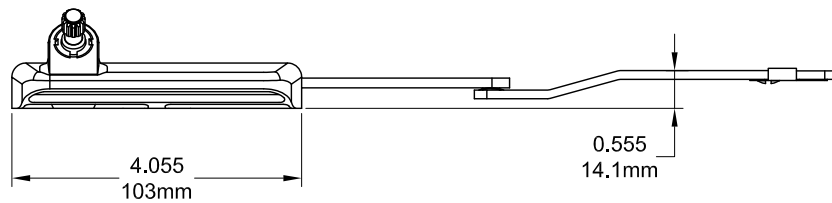

Traditional Split Arm Operator

Left Hand Shown

Profile Cut Out (PVC Profile)

Profile Cut Out (Wood Profile)

Product Name	Part Number
Traditional Case Split Arm Operator , RH	132104 - RQX
Traditional Case Split Arm Operator , LH	132104 - LQX

Stud Bracket (Right Hand Shown)

Part Number	Material	Hand
70455	SST	RH
70456	SST	LH
190455	Steel	RH
190456	Steel	LH

Stud Bracket 190447(Non - Handed)