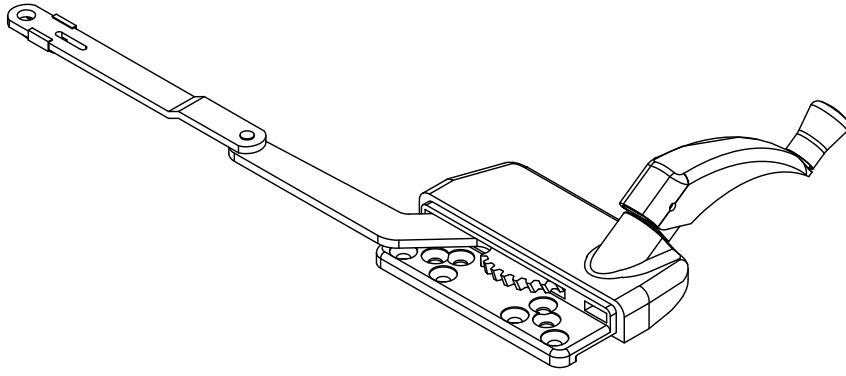

Traditional Case Dyad Operator

Profile Cut Out (PVC Profile)

Profile Cut Out (Wood Profile)

Product Name	Part Number
Traditional Case Dyad Operator , RH	132104-RQS
Traditional Case Dyad Operator , LH	132104-LQS

Stud Bracket (Right Hand Shown)

Stud Bracket 190447(Non - Hand)