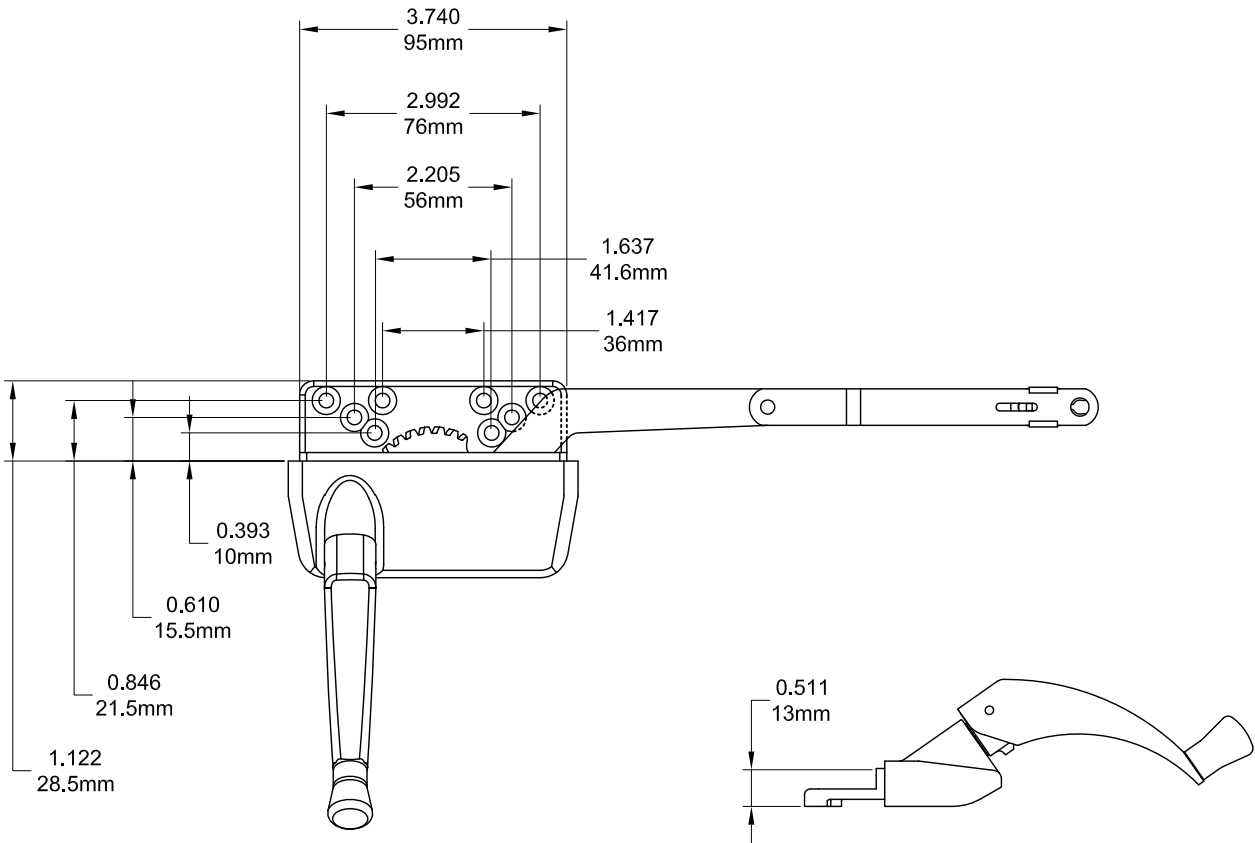

Traditional Case Dyad Operator

Profile Cut Out (PVC Profile)

Profile Cut Out (Wood Profile)

Product Name	Part Number
Traditional Case Dyad Operator , RH	132104-RQS
Traditional Case Dyad Operator , LH	132104-LQS

Stud Bracket (Right Hand Shown)

Stud Bracket 190447(Non - Hand)