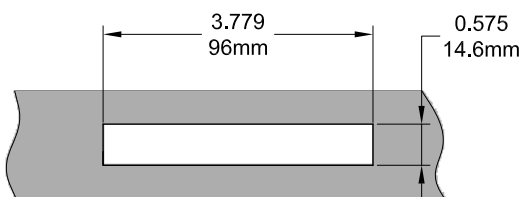

Traditional Case Dyad Operator

Profile Cut Out (PVC Profile)

Profile Cut Out (Wood Profile)

Product Name	Part Number
Traditional Case Dyad Operator , RH	132104-RQS
Traditional Case Dyad Operator , LH	132104-LQS