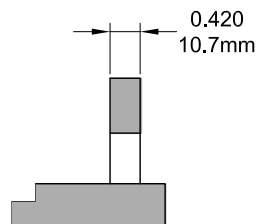

Traditional Case Dyad Operator

Profile Cut Out (PVC Profile)

Profile Cut Out (Wood Profile)

Product Name	Part Number
Traditional Case Dyad Operator , RH	132104-RQS
Traditional Case Dyad Operator , LH	132104-LQS