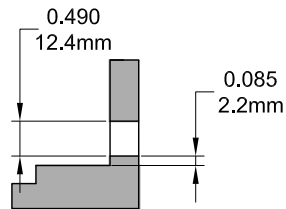

Traditional Case Dyad Operator

Profile Cut Out (PVC Profile)

Profile Cut Out (Wood Profile)

Product Name	Part Number
Traditional Case Dyad Operator , RH	132104-RQS
Traditional Case Dyad Operator , LH	132104-LQS