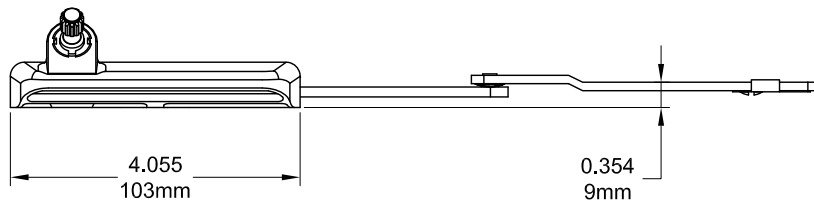

Traditional Case Dyad Operator

Profile Cut Out (PVC Profile)

Profile Cut Out (Wood Profile)

Product Name	Part Number
Traditional Case Dyad Operator , RH	132104-RQS
Traditional Case Dyad Operator , LH	132104-LQS

Stud Bracket (Right Hand Shown)

Stud Bracket 190447(Non - Hand)