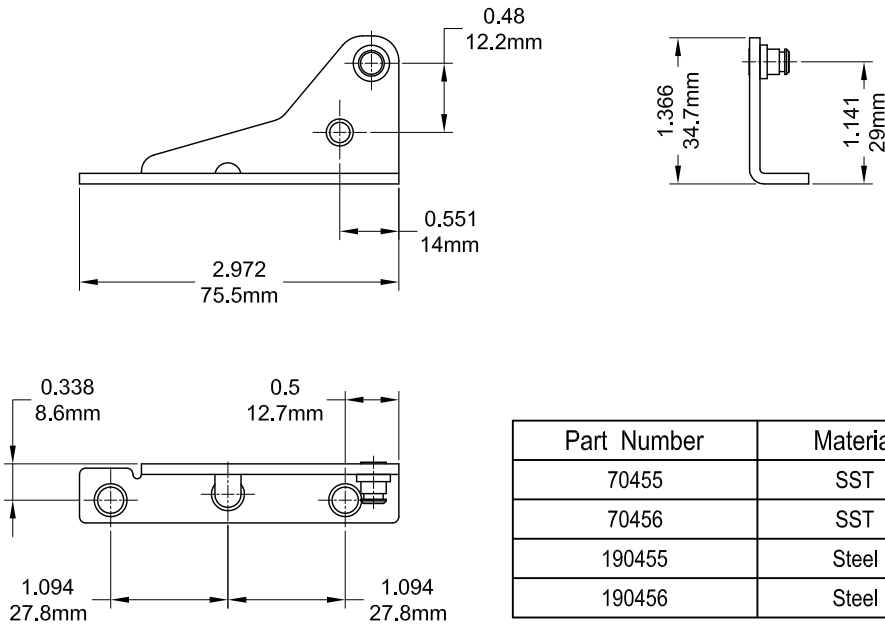

Traditional Case Dyad Operator

Profile Cut Out (PVC Profile)

Profile Cut Out (Wood Profile)

Product Name	Part Number
Traditional Case Dyad Operator , RH	132104-RQS
Traditional Case Dyad Operator , LH	132104-LQS

Stud Bracket (Right Hand Shown)

Stud Bracket 190447(Non - Hand)