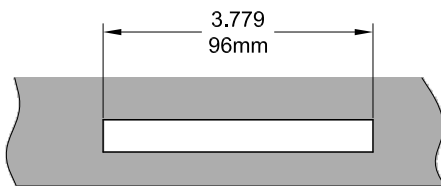

Traditional Case Dyad Operator

Profile Cut Out (PVC Profile)

Profile Cut Out (Wood Profile)

Product Name	Part Number
Traditional Case Dyad Operator , RH	132104-RQS
Traditional Case Dyad Operator , LH	132104-LQS