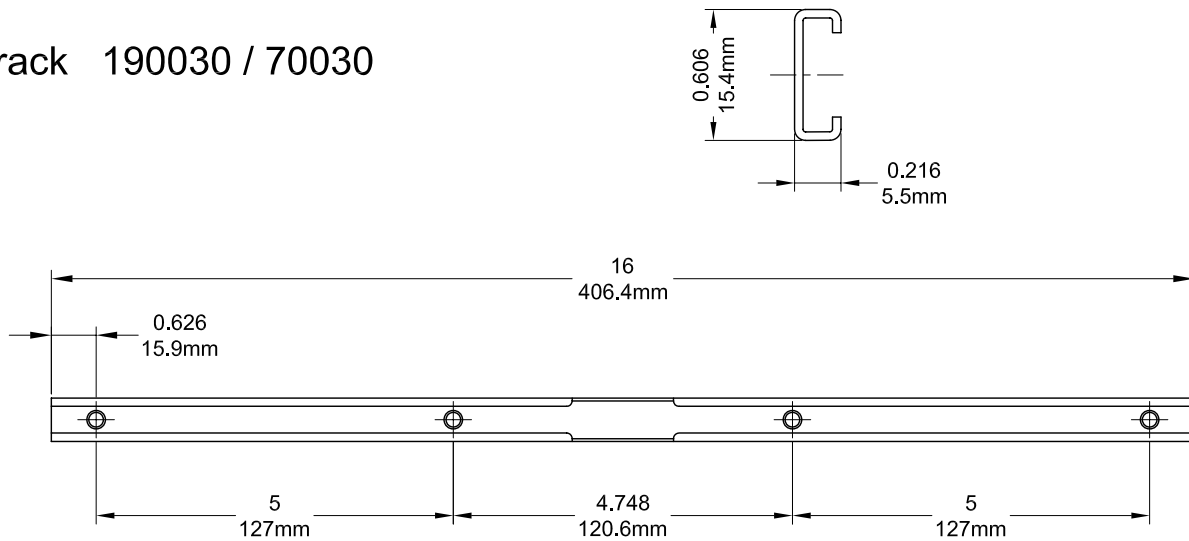

Grande Scissor Awning Operator (Sill Mount)

Profile Cut Out

Product Name	Part Number
Grande Scissor Awning Operator , 15"	132626-SC15

Back Plate

Track 190030 / 70030

Slider Piece 20070