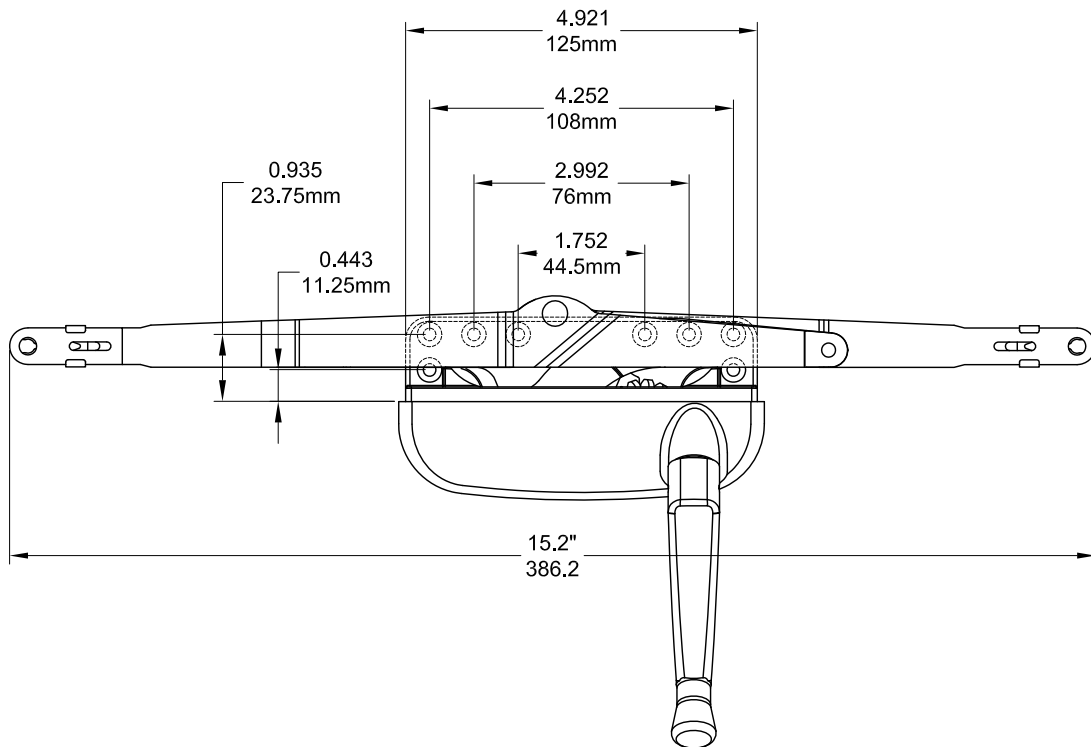

Grande Scissor Awning Operator (Sill Mount)

Profile Cut Out

Product Name	Part Number
Grande Scissor Awning Operator , 15"	132626-SC15

Back Plate

Track 190030 / 70030

Slider Piece 20070