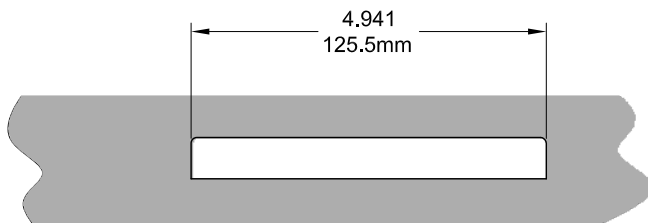

Grande Scissor Awning Operator (Sill Mount)

Profile Cut Out

Product Name	Part Number
Grande Scissor Awning Operator , 15"	132626-SC15

Back Plate

Track 190030 / 70030

Slider Piece 20070