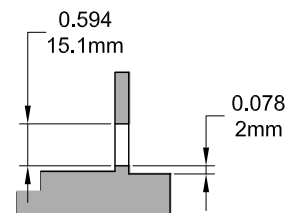

Grande Scissor Awning Operator (Sill Mount)

Profile Cut Out

Product Name	Part Number
Grande Scissor Awning Operator , 15"	132626-SC15

Back Plate

Track 190030 / 70030

Slider Piece 20070