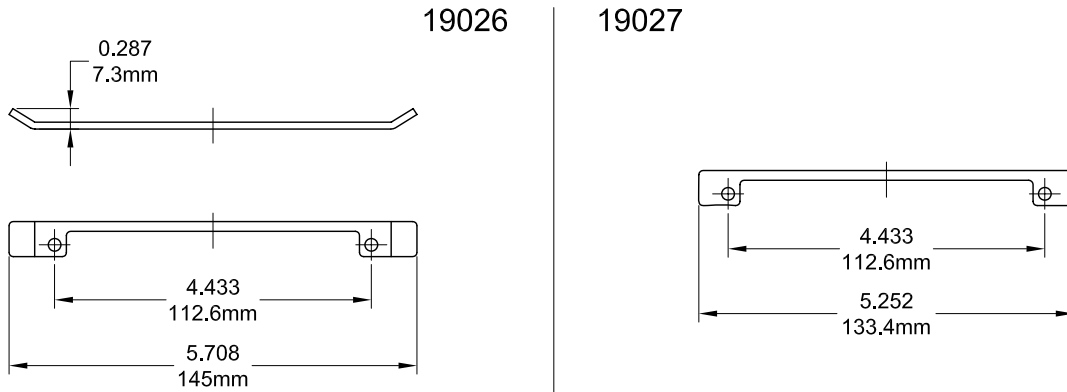

Grande Scissor Awning Operator (Sill Mount)

Profile Cut Out

Product Name	Part Number
Grande Scissor Awning Operator , 15"	132626-SC15

Back Plate

Track 190030 / 70030

Slider Piece 20070