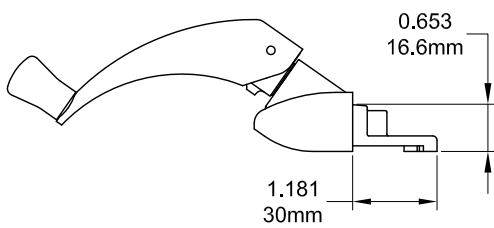

Grande Scissor Awning Operator (Sill Mount)

Profile Cut Out

Product Name	Part Number
Grande Scissor Awning Operator , 15"	132626-SC15

Back Plate

Track 190030 / 70030

Slider Piece 20070