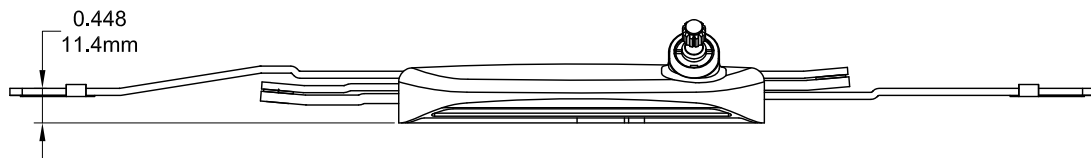

Grande Scissor Awning Operator (Sill Mount)

Profile Cut Out

Product Name	Part Number
Grande Scissor Awning Operator , 15"	132626-SC15

Back Plate

Track 190030 / 70030

Slider Piece 20070