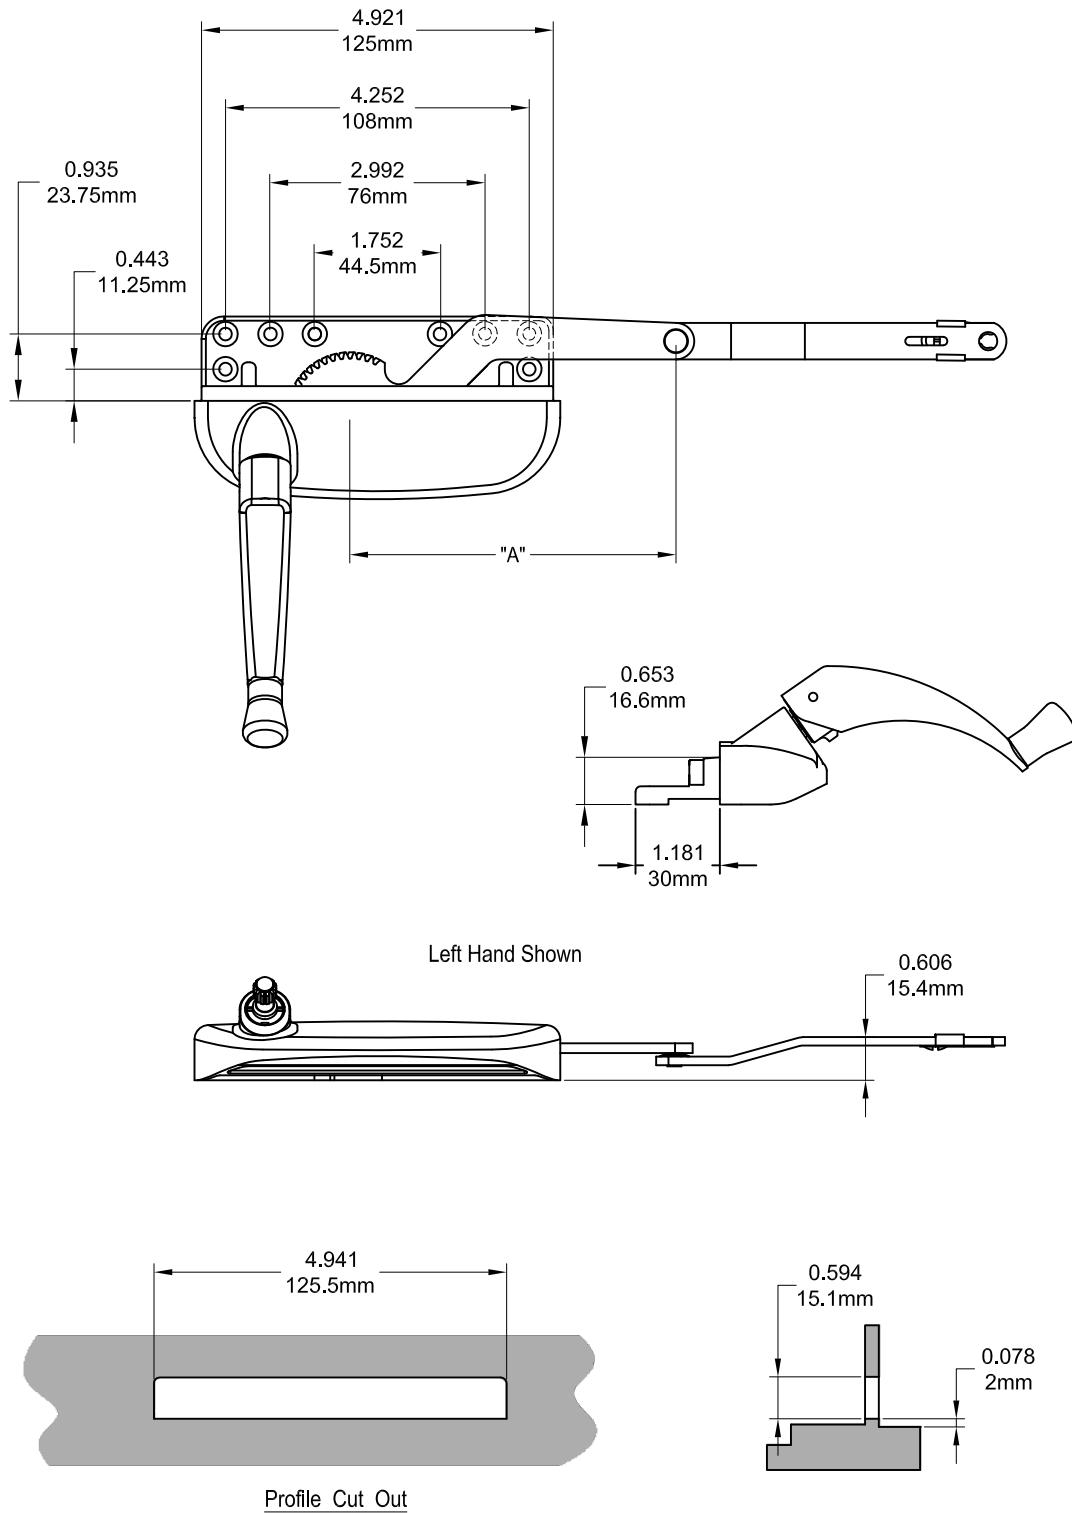

Grande Case Split Arm Operator

Product Name	Part Number	" A "
Grande Split Arm Operator , RH	132626-RQX	4.75 "
Grande Split Arm Operator , LH	132626-LQX	4.75 "
Grande Split Arm Operator, Short Arm, RH	132626S-RQX	4.5 "
Grande Split Arm Operator, Short Arm , LH	132626S-LQX	4.5 "

Back Plate

Stud Bracket (Right Hand Shown)

Part Number	Material	Hand
70455	SST	RH
70456	SST	LH
190455	Steel	RH
190456	Steel	LH