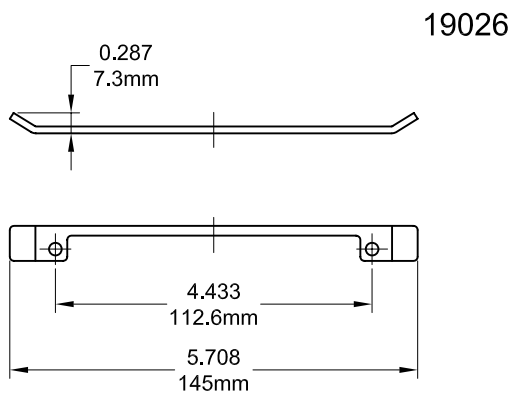

Grande Case Split Arm Operator

Product Name	Part Number	" A "
Grande Split Arm Operator , RH	132626-RQX	4.75 "
Grande Split Arm Operator , LH	132626-LQX	4.75 "
Grande Split Arm Operator, Short Arm, RH	132626S-RQX	4.5 "
Grande Split Arm Operator, Short Arm , LH	132626S-LQX	4.5 "

Back Plate

Stud Bracket (Right Hand Shown)

Part Number	Material	Hand
70455	SST	RH
70456	SST	LH
190455	Steel	RH
190456	Steel	LH