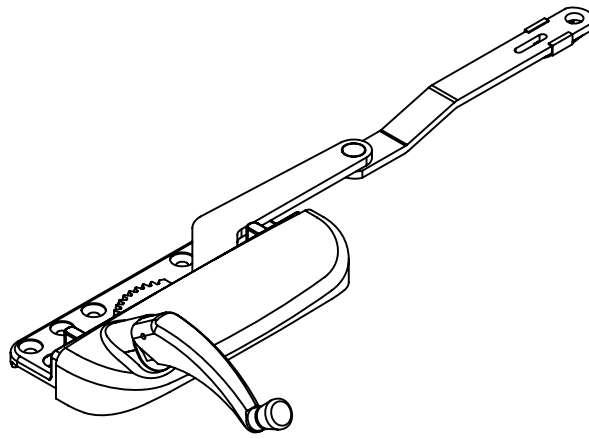

Grande Case Split Arm Operator

Product Name	Part Number	" A "
Grande Split Arm Operator , RH	132626-RQX	4.75 "
Grande Split Arm Operator , LH	132626-LQX	4.75 "
Grande Split Arm Operator, Short Arm, RH	132626S-RQX	4.5 "
Grande Split Arm Operator, Short Arm , LH	132626S-LQX	4.5 "

Back Plate

Stud Bracket (Right Hand Shown)

Part Number	Material	Hand
70455	SST	RH
70456	SST	LH
190455	Steel	RH
190456	Steel	LH