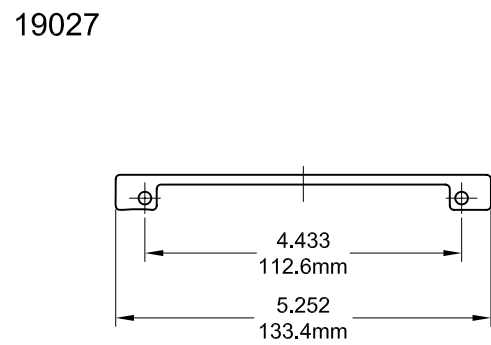

Grande Case Split Arm Operator

Product Name	Part Number	" A "
Grande Split Arm Operator , RH	132626-RQX	4.75 "
Grande Split Arm Operator , LH	132626-LQX	4.75 "
Grande Split Arm Operator, Short Arm, RH	132626S-RQX	4.5 "
Grande Split Arm Operator, Short Arm , LH	132626S-LQX	4.5 "

Back Plate

Stud Bracket (Right Hand Shown)

Part Number	Material	Hand
70455	SST	RH
70456	SST	LH
190455	Steel	RH
190456	Steel	LH