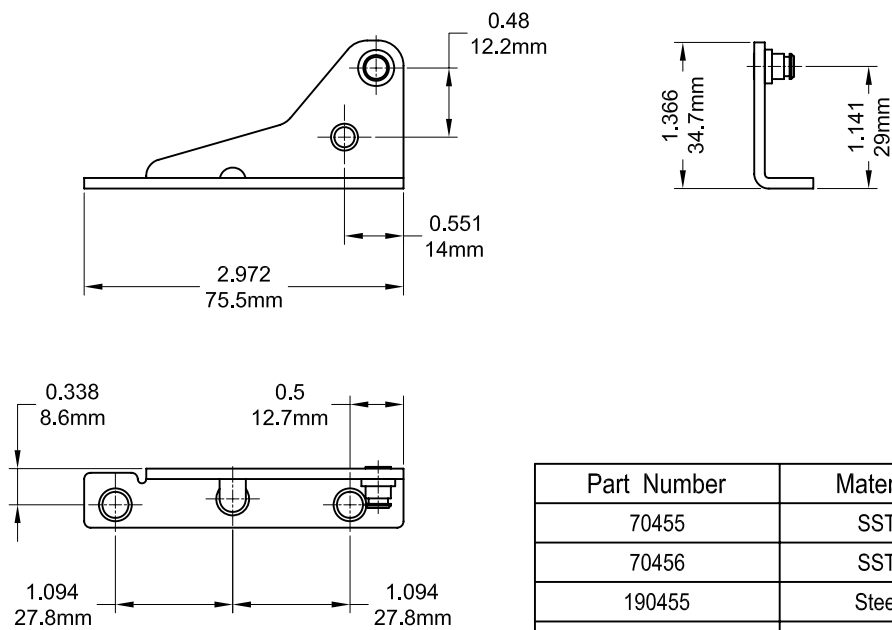

Grande Case Split Arm Operator

Product Name	Part Number	" A "
Grande Split Arm Operator , RH	132626-RQX	4.75 "
Grande Split Arm Operator , LH	132626-LQX	4.75 "
Grande Split Arm Operator, Short Arm, RH	132626S-RQX	4.5 "
Grande Split Arm Operator, Short Arm , LH	132626S-LQX	4.5 "

Back Plate

Stud Bracket (Right Hand Shown)

Part Number	Material	Hand
70455	SST	RH
70456	SST	LH
190455	Steel	RH
190456	Steel	LH