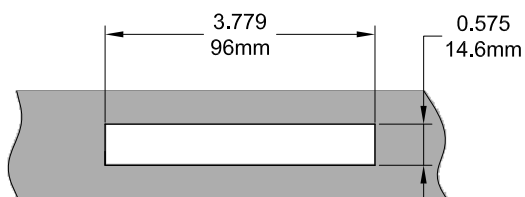

# Contour Case Split Arm Operator

Left Hand Shown

Profile Cut Out (PVC Profile)

Profile Cut Out (Wood Profile)

Product Name	Part Number
Contour Case Split Arm Operator , RH	132105 - RQX
Contour Case Split Arm Operator , LH	132105 - LQX

### Stud Bracket (Right Hand Shown)

Part Number	Material	Hand
70455	SST	RH
70456	SST	LH
190455	Steel	RH
190456	Steel	LH