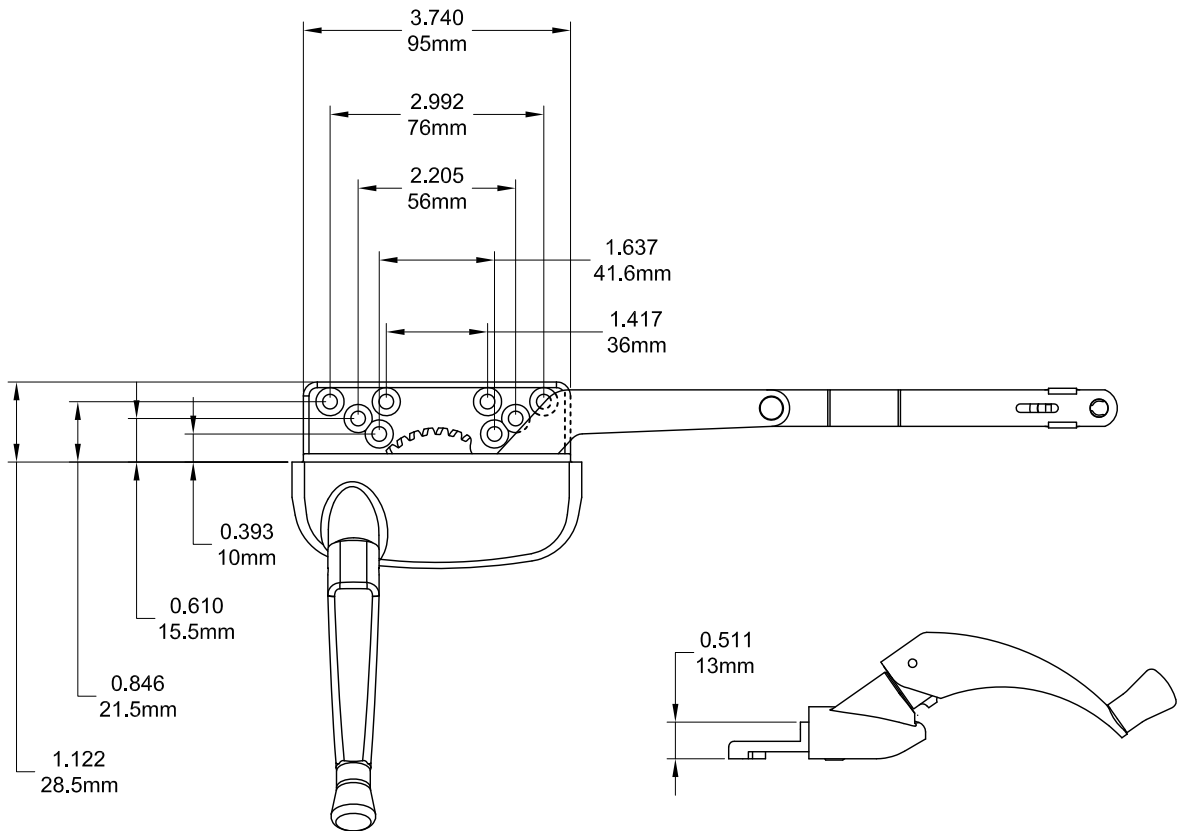

# Contour Case Split Arm Operator

Left Hand Shown

Profile Cut Out (PVC Profile)

Profile Cut Out (Wood Profile)

Product Name	Part Number
Contour Case Split Arm Operator , RH	132105 - RQX
Contour Case Split Arm Operator , LH	132105 - LQX

### Stud Bracket (Right Hand Shown)

Part Number	Material	Hand
70455	SST	RH
70456	SST	LH
190455	Steel	RH
190456	Steel	LH

### Stud Bracket 190447( Non - Handed )