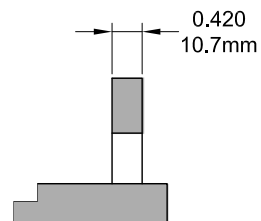

# Contour Case Split Arm Operator

Left Hand Shown

Profile Cut Out (PVC Profile)

Profile Cut Out (Wood Profile)

Product Name	Part Number
Contour Case Split Arm Operator , RH	132105 - RQX
Contour Case Split Arm Operator , LH	132105 - LQX

### Stud Bracket (Right Hand Shown)

Part Number	Material	Hand
70455	SST	RH
70456	SST	LH
190455	Steel	RH
190456	Steel	LH