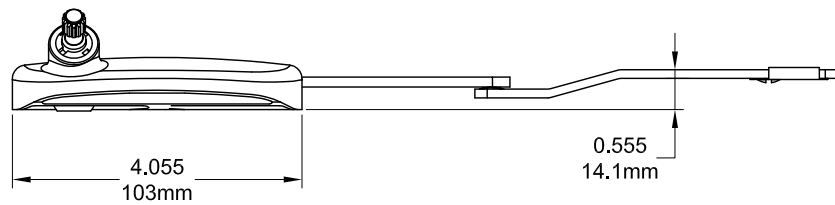

# Contour Case Split Arm Operator

Left Hand Shown

Profile Cut Out (PVC Profile)

Profile Cut Out (Wood Profile)

Product Name	Part Number
Contour Case Split Arm Operator , RH	132105 - RQX
Contour Case Split Arm Operator , LH	132105 - LQX

### Stud Bracket (Right Hand Shown)

Part Number	Material	Hand
70455	SST	RH
70456	SST	LH
190455	Steel	RH
190456	Steel	LH