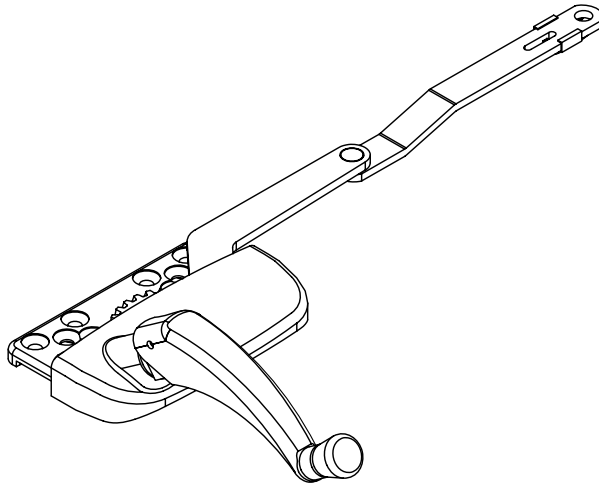

# Contour Case Split Arm Operator

Left Hand Shown

Profile Cut Out (PVC Profile)

Profile Cut Out (Wood Profile)

Product Name	Part Number
Contour Case Split Arm Operator , RH	132105 - RQX
Contour Case Split Arm Operator , LH	132105 - LQX

### Stud Bracket (Right Hand Shown)

Part Number	Material	Hand
70455	SST	RH
70456	SST	LH
190455	Steel	RH
190456	Steel	LH

### Stud Bracket 190447( Non - Handed )