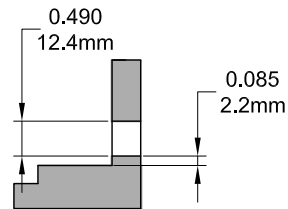

# Contour Case Split Arm Operator

Left Hand Shown

Profile Cut Out (PVC Profile)

Profile Cut Out (Wood Profile)

Product Name	Part Number
Contour Case Split Arm Operator , RH	132105 - RQX
Contour Case Split Arm Operator , LH	132105 - LQX

### Stud Bracket (Right Hand Shown)

Part Number	Material	Hand
70455	SST	RH
70456	SST	LH
190455	Steel	RH
190456	Steel	LH