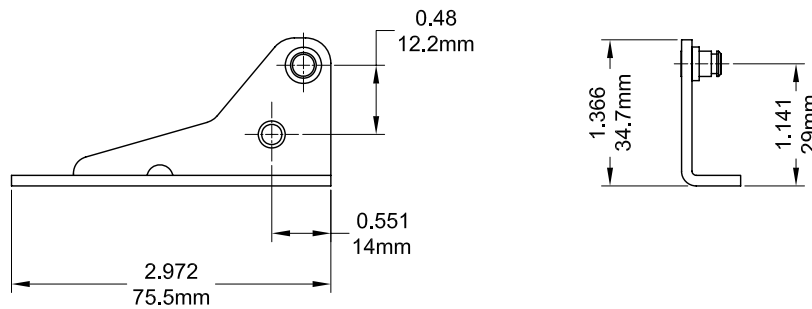

# Contour Case Split Arm Operator

Left Hand Shown

Profile Cut Out (PVC Profile)

Profile Cut Out (Wood Profile)

Product Name	Part Number
Contour Case Split Arm Operator , RH	132105 - RQX
Contour Case Split Arm Operator , LH	132105 - LQX

### Stud Bracket (Right Hand Shown)

Part Number	Material	Hand
70455	SST	RH
70456	SST	LH
190455	Steel	RH
190456	Steel	LH