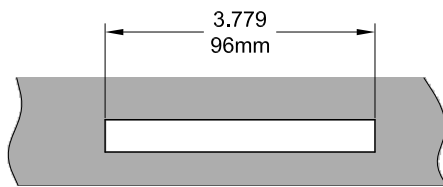

# Contour Case Split Arm Operator

Left Hand Shown

Profile Cut Out (PVC Profile)

Profile Cut Out (Wood Profile)

Product Name	Part Number
Contour Case Split Arm Operator , RH	132105 - RQX
Contour Case Split Arm Operator , LH	132105 - LQX

### Stud Bracket (Right Hand Shown)

Part Number	Material	Hand
70455	SST	RH
70456	SST	LH
190455	Steel	RH
190456	Steel	LH