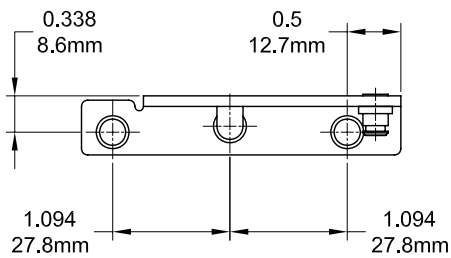

# Contour Case Split Arm Operator

Left Hand Shown

Profile Cut Out (PVC Profile)

Profile Cut Out (Wood Profile)

Product Name	Part Number
Contour Case Split Arm Operator , RH	132105 - RQX
Contour Case Split Arm Operator , LH	132105 - LQX

### Stud Bracket (Right Hand Shown)

Part Number	Material	Hand
70455	SST	RH
70456	SST	LH
190455	Steel	RH
190456	Steel	LH