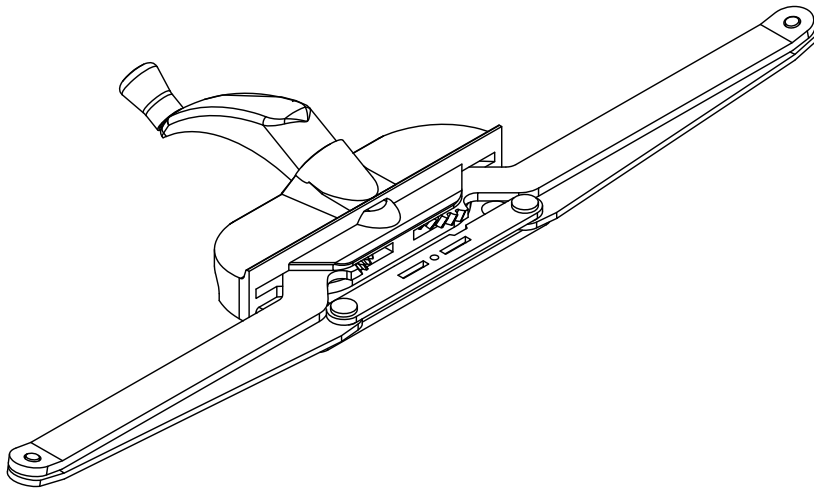

# Traditional Awning Operator

Profile Cut Out

Product Name	Part Number	Overall Length "A"
8" Traditional Awning Operator	132127-S8	8 "
12" Traditional Awning Operator	132127-S12	12 "
16" Traditional Awning Operator	132127-S16	16 "
21" Traditional Awning Operator	132127-S21	21 "
25" Traditional Awning Operator	132127-S25	25 "

Sash Hook 19080R1

Sash Hook 19081R1