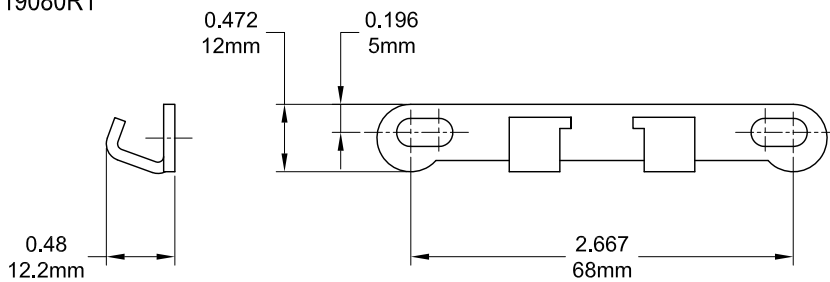

Product Name	Part Number	Overall Length "A"
8" Traditional Awning Operator	132127-S8	8 "
12" Traditional Awning Operator	132127-S12	12 "
16" Traditional Awning Operator	132127-S16	16 "
21" Traditional Awning Operator	132127-S21	21 "
25" Traditional Awning Operator	132127-S25	25 "

Sash Hook 19080R1