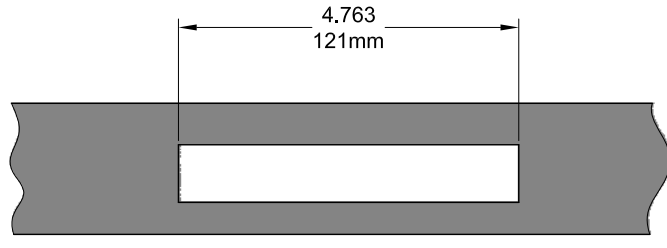

# Traditional Awning Operator

Profile Cut Out

Product Name	Part Number	Overall Length "A"
8" Traditional Awning Operator	132127-S8	8 "
12" Traditional Awning Operator	132127-S12	12 "
16" Traditional Awning Operator	132127-S16	16 "
21" Traditional Awning Operator	132127-S21	21 "
25" Traditional Awning Operator	132127-S25	25 "