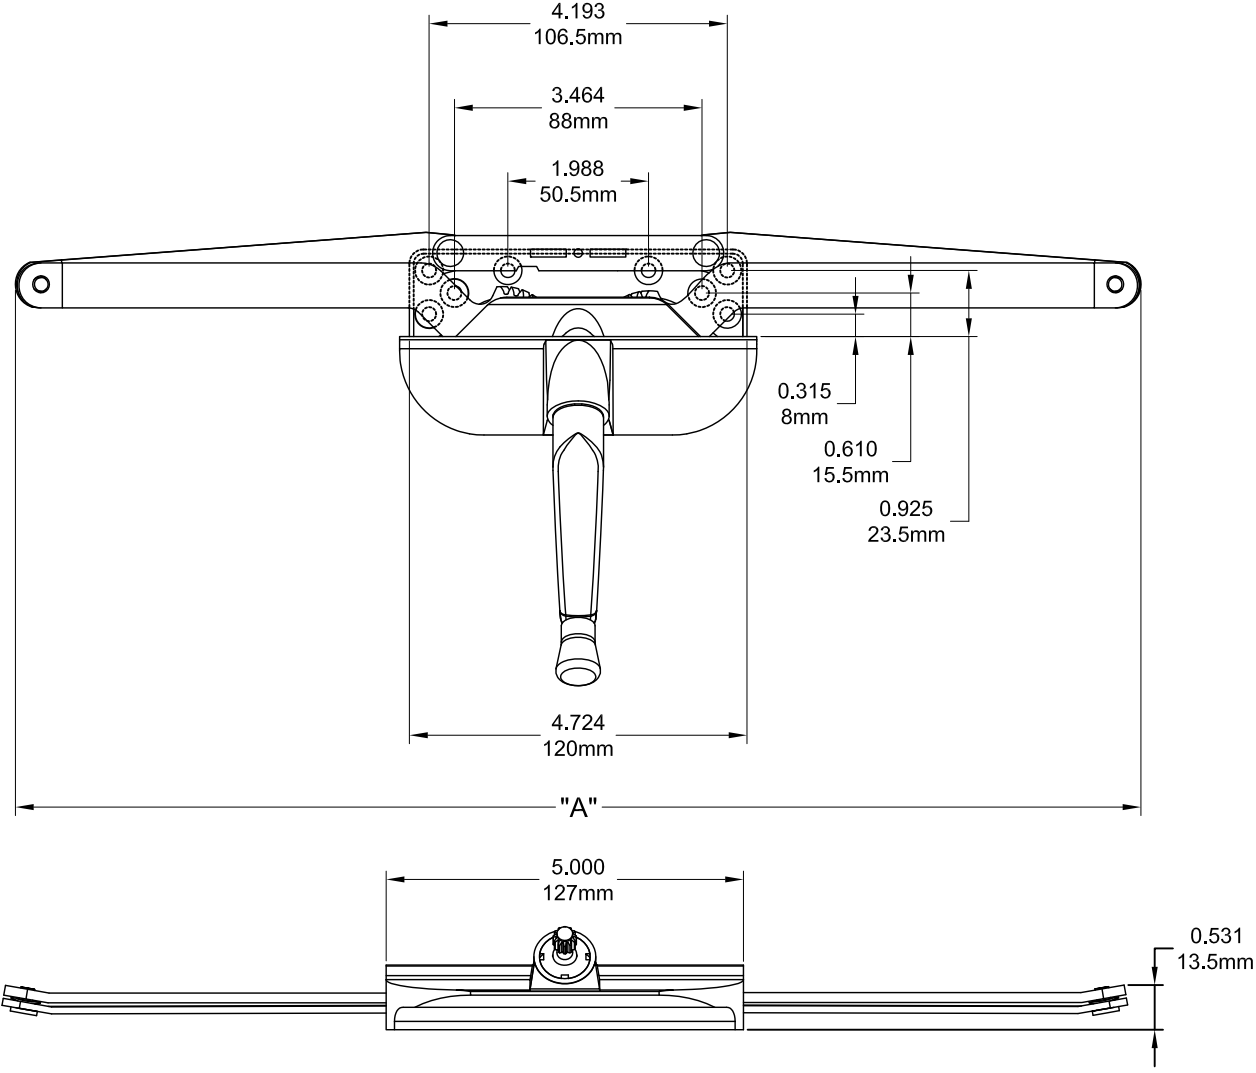

# Traditional Awning Operator

Profile Cut Out

Product Name	Part Number	Overall Length "A"
8" Traditional Awning Operator	132127-S8	8 "
12" Traditional Awning Operator	132127-S12	12 "
16" Traditional Awning Operator	132127-S16	16 "
21" Traditional Awning Operator	132127-S21	21 "
25" Traditional Awning Operator	132127-S25	25 "

Sash Hook 19080R1

Sash Hook 19081R1