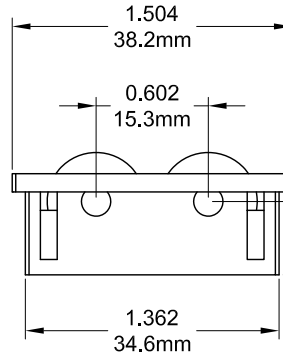

Part Number	Material	Finish	" A "
206500R1 - L	Brass	Chrome Plated	0.588 "
206500R1	Brass	Chrome Plated	0.618 "

Part Number	Material
20012	Brass

Part Number	Material
20014	Brass

Part Number	Material
20015	Brass