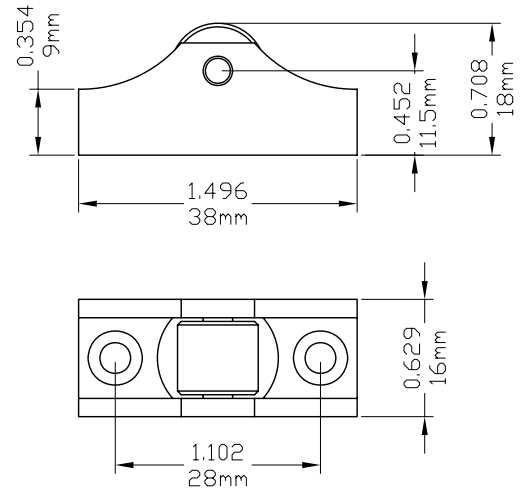

Part Number	Material	Finish
2035	Brass	Chrome Plated