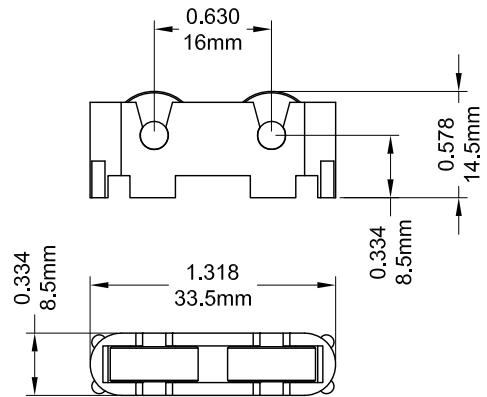

Part Number	Material	Finish	" A "
206500R1 - L	Brass	Chrome Plated	0.588 "
206500R1	Brass	Chrome Plated	0.618 "

Part Number	Material
20012	Brass

Part Number	Material
20014	Brass

Part Number	Material
20015	Brass

Part Number	Material
20016	Brass