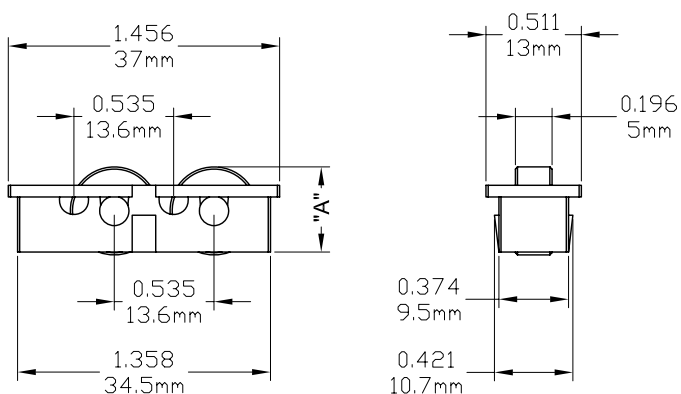

Sliding Wheels

Part Number	Material	Finish	" A "
2001 - L	Brass	Chrome Plated	0.446
2001 - H	Brass	Chrome Plated	0.515

Part Number	Material	Finish
2012	Brass	Chrome Plated

Part Number	Material	Finish
2014	Brass	Chrome Plated

Part Number	Material	Finish	" A "
206500R1 - L	Brass	Chrome Plated	0.588 "
206500R1	Brass	Chrome Plated	0.618 "

Part Number	Material
20012	Brass

Part Number	Material
20014	Brass

Part Number	Material
20015	Brass

Part Number	Material
20016	Brass