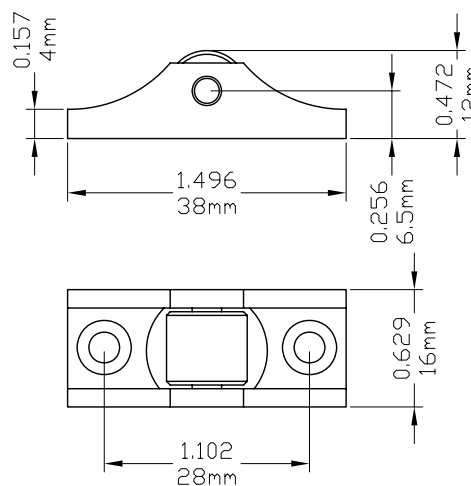

Sliding Wheels

Part Number	Material	Finish	" A "
2001 - L	Brass	Chrome Plated	0.446
2001 - H	Brass	Chrome Plated	0.515

Part Number	Material	Finish
2012	Brass	Chrome Plated

Part Number	Material	Finish
2014	Brass	Chrome Plated

Part Number	Material	Finish	" A "
206500R1 - L	Brass	Chrome Plated	0.588 "
206500R1	Brass	Chrome Plated	0.618 "

Part Number	Material
20012	Brass

Part Number	Material
20014	Brass

Part Number	Material
20015	Brass

Part Number	Material
20016	Brass