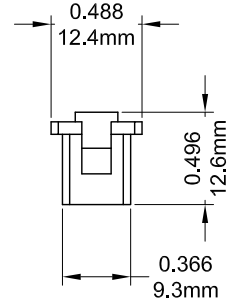

Sliding Wheels

Part Number	Material	Finish	" A "
2001 - L	Brass	Chrome Plated	0.446
2001 - H	Brass	Chrome Plated	0.515

Part Number	Material	Finish
2012	Brass	Chrome Plated

Part Number	Material	Finish
2014	Brass	Chrome Plated

Part Number	Material	Finish	" A "
206500R1 - L	Brass	Chrome Plated	0.588 "
206500R1	Brass	Chrome Plated	0.618 "

Part Number	Material
20012	Brass

Part Number	Material
20014	Brass

Part Number	Material
20015	Brass

Part Number	Material
20016	Brass