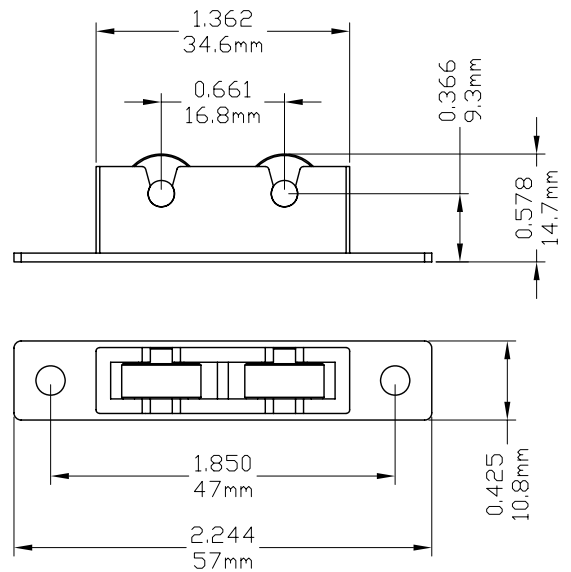

Part Number	Material	Finish
2016	Brass	Chrome Plated

Part Number	Material	Finish
2018	Brass	Chrome Plated

Part Number	Material	Finish
2035	Brass	Chrome Plated