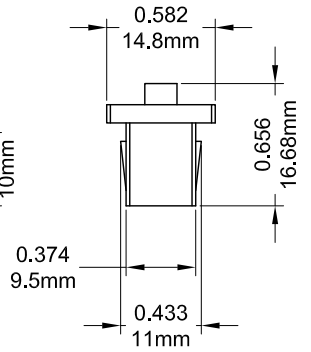

Part Number	Material	Finish	" A "
206500R1 - L	Brass	Chrome Plated	0.588 "
206500R1	Brass	Chrome Plated	0.618 "

Part Number	Material
20012	Brass

Part Number	Material
20014	Brass

Part Number	Material
20015	Brass

Part Number	Material
20016	Brass