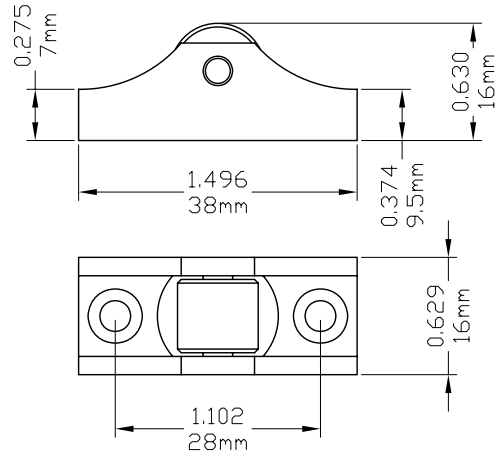

Part Number	Material	Finish
2018	Brass	Chrome Plated