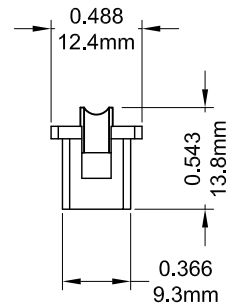

Part Number	Material	Finish	" A "
206500R1 - L	Brass	Chrome Plated	0.588 "
206500R1	Brass	Chrome Plated	0.618 "

Part Number	Material
20012	Brass

Part Number	Material
20014	Brass

Part Number	Material
20015	Brass

Part Number	Material
20016	Brass