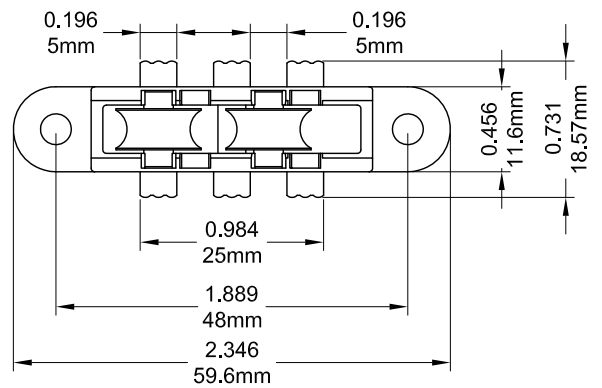

Part Number	Material	Finish	" A "
206500R1 - L	Brass	Chrome Plated	0.588 "
206500R1	Brass	Chrome Plated	0.618 "

Part Number	Material
20012	Brass

Part Number	Material
20014	Brass

Part Number	Material
20015	Brass