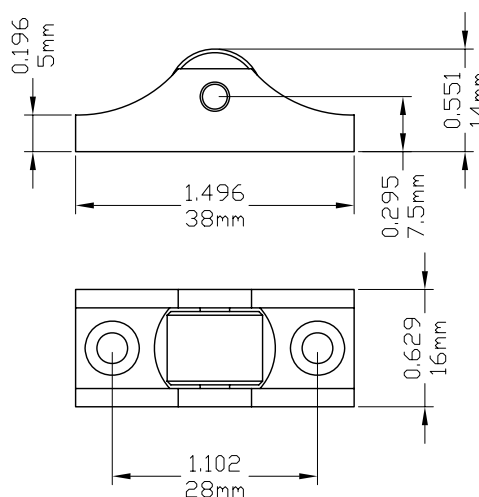

Sliding Wheels

Part Number	Material	Finish	" A "
2001 - L	Brass	Chrome Plated	0.446
2001 - H	Brass	Chrome Plated	0.515

Part Number	Material	Finish
2012	Brass	Chrome Plated

Part Number	Material	Finish
2014	Brass	Chrome Plated

Part Number	Material	Finish	" A "
206500R1 - L	Brass	Chrome Plated	0.588 "
206500R1	Brass	Chrome Plated	0.618 "

Part Number	Material
20012	Brass

Part Number	Material
20014	Brass

Part Number	Material
20015	Brass

Part Number	Material
20016	Brass