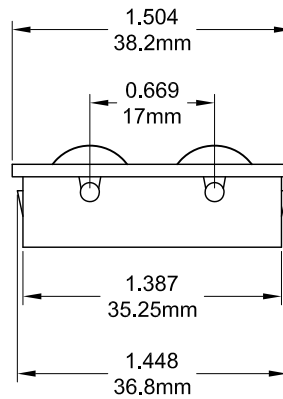

Part Number	Material	Finish	" A "
206500R1 - L	Brass	Chrome Plated	0.588 "
206500R1	Brass	Chrome Plated	0.618 "

Part Number	Material
20012	Brass

Part Number	Material
20014	Brass

Part Number	Material
20015	Brass