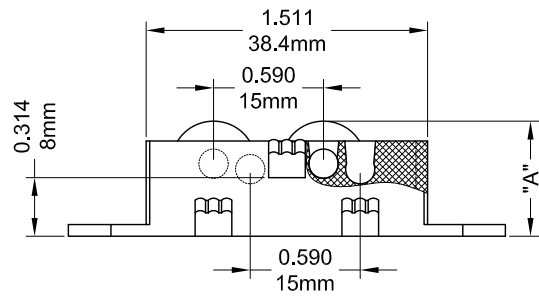

Part Number	Material	Finish	" A "
206500R1 - L	Brass	Chrome Plated	0.588 "
206500R1	Brass	Chrome Plated	0.618 "

Part Number	Material
20012	Brass

Part Number	Material
20014	Brass

Part Number	Material
20015	Brass