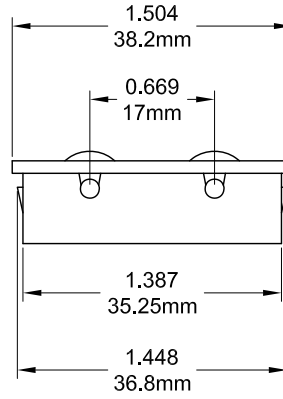

Part Number	Material	Finish	" A "
206500R1 - L	Brass	Chrome Plated	0.588 "
206500R1	Brass	Chrome Plated	0.618 "

Part Number	Material
20012	Brass

Part Number	Material
20014	Brass

Part Number	Material
20015	Brass