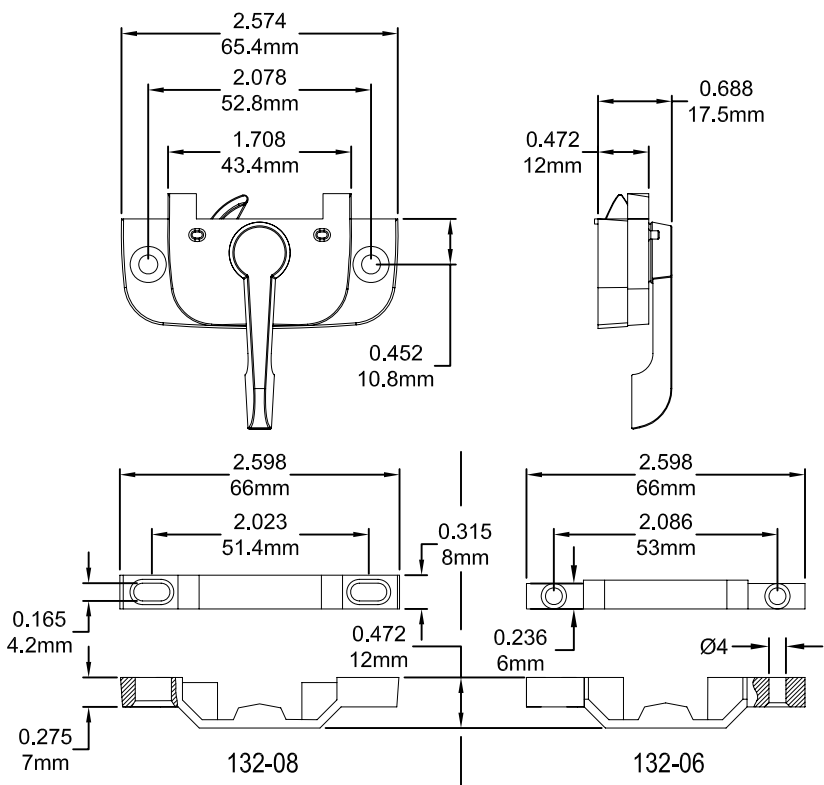

Sash Lock with Keeper

Right Hand Shown

Part Number	Model	Hand
132-100	100	RH
132-101	101	LH

Right Hand Shown

Part Number	Model	Hand
132-200	200	RH
132-201	201	LH

Right Hand Shown

Part Number	Model	Hand
132-220	220	RH
132-221	221	LH

Left Hand Shown

Part Number	Model	Hand
132-210R	210	RH
132-210L	210	LH

Right Hand Shown

Part Number	Model	Hand
132-300	300	RH
132-301	301	LH

Awning Level Lock

Part Number	Material	Hand
132-678R1	Steel	Non
132-777R1	SST	Non

Hopper Hinge-Sidemount

Part Number	Material
132-680	Steel
132-7800	SST

Sash lock with key

Part Number	Model	Hand
132-500	500	