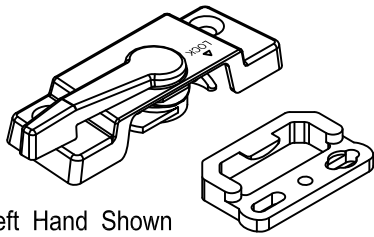

Sash Lock with Keeper

Right Hand Shown

Part Number	Model	Hand
132-100	100	RH
132-101	101	LH

Right Hand Shown

Part Number	Model	Hand
132-200	200	RH
132-201	201	LH

Right Hand Shown

Part Number	Model	Hand
132-220	220	RH
132-221	221	LH

Left Hand Shown

Part Number	Model	Hand
132-210R	210	RH
132-210L	210	LH

Right Hand Shown

Part Number	Model	Hand
132-300	300	RH
132-301	301	LH

Awning Level Lock

Part Number	Material	Hand
132-678R1	Steel	Non
132-777R1	SST	Non

Hopper Hinge-Sidemount

Part Number	Material
132-680	Steel
132-7800	SST

Sash lock with key

Part Number	Model	Hand
132-500	500	