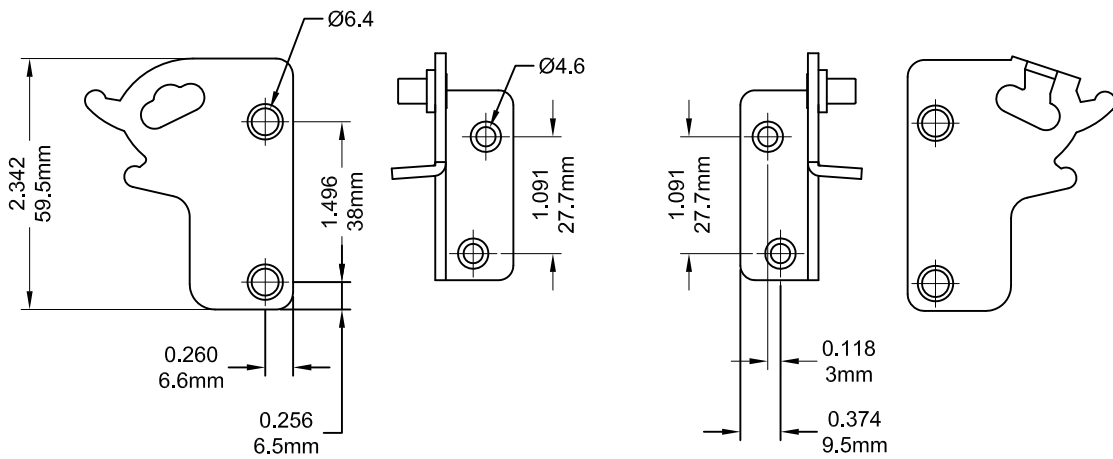

Sash Lock with Keeper

Right Hand Shown

Part Number	Model	Hand
132-100	100	RH
132-101	101	LH

Right Hand Shown

Part Number	Model	Hand
132-200	200	RH
132-201	201	LH

Right Hand Shown

Part Number	Model	Hand
132-220	220	RH
132-221	221	LH

Left Hand Shown

Part Number	Model	Hand
132-210R	210	RH
132-210L	210	LH

Right Hand Shown

Part Number	Model	Hand
132-300	300	RH
132-301	301	LH

Awning Level Lock

Part Number	Material	Hand
132-678R1	Steel	Non
132-777R1	SST	Non

Hopper Hinge-Sidemount

Part Number	Material
132-680	Steel
132-7800	SST

Sash lock with key

Part Number	Model	Hand
132-500	500	