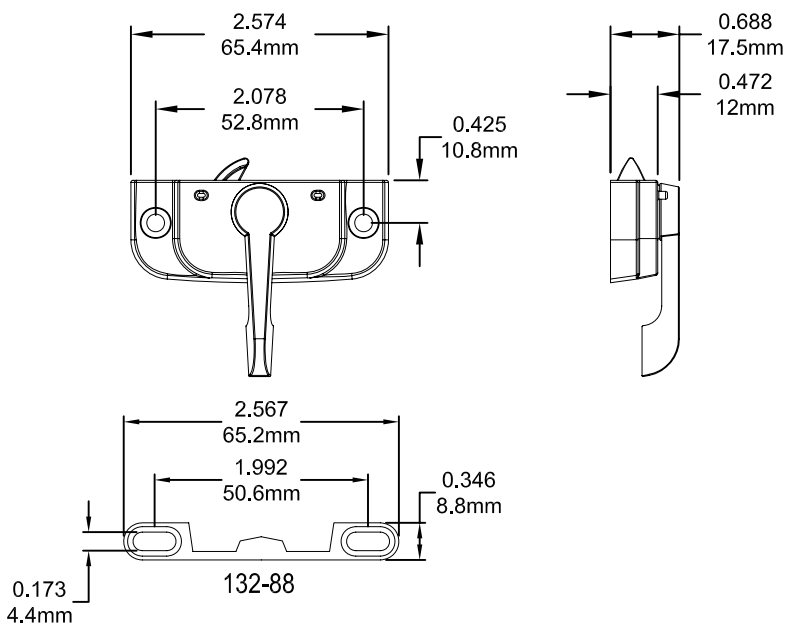

Sash Lock with Keeper

Right Hand Shown

Part Number	Model	Hand
132-100	100	RH
132-101	101	LH

Right Hand Shown

Part Number	Model	Hand
132-200	200	RH
132-201	201	LH

Right Hand Shown

Part Number	Model	Hand
132-220	220	RH
132-221	221	LH

Left Hand Shown

Part Number	Model	Hand
132-210R	210	RH
132-210L	210	LH

Right Hand Shown

Part Number	Model	Hand
132-300	300	RH
132-301	301	LH

Awning Level Lock

Part Number	Material	Hand
132-678R1	Steel	Non
132-777R1	SST	Non

Hopper Hinge-Sidemount

Part Number	Material
132-680	Steel
132-7800	SST

Sash lock with key

Part Number	Model	Hand
132-500	500	