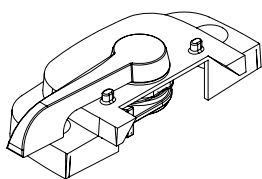

Sash Lock with Keeper

Right Hand Shown

Part Number	Model	Hand
132-100	100	RH
132-101	101	LH

Right Hand Shown

Part Number	Model	Hand
132-200	200	RH
132-201	201	LH

Right Hand Shown

Part Number	Model	Hand
132-220	220	RH
132-221	221	LH

Left Hand Shown

Part Number	Model	Hand
132-210R	210	RH
132-210L	210	LH

Right Hand Shown

Part Number	Model	Hand
132-300	300	RH
132-301	301	LH

Awning Level Lock

Part Number	Material	Hand
132-678R1	Steel	Non
132-777R1	SST	Non

Hopper Hinge-Sidemount

Part Number	Material
132-680	Steel
132-7800	SST

Sash lock with key

Part Number	Model	Hand
132-500	500	