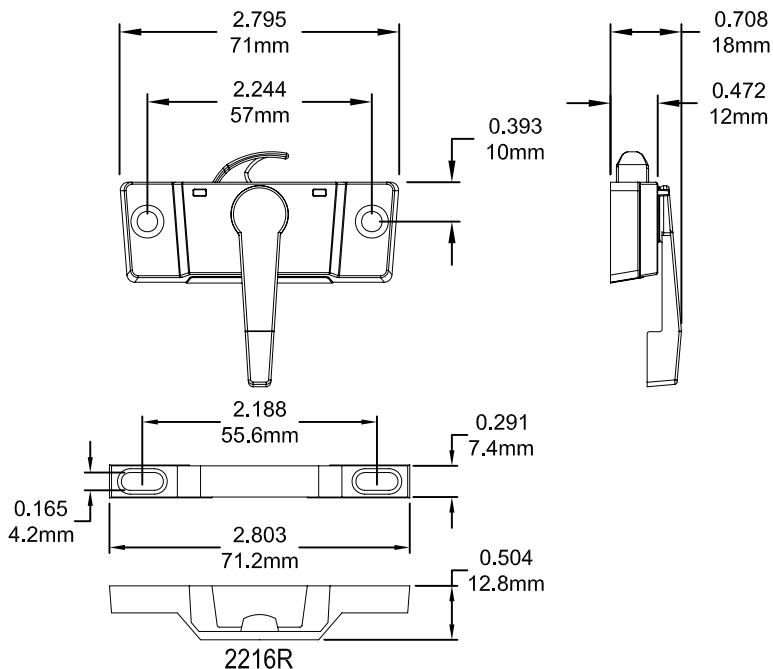

Sash Lock with Keeper

Right Hand Shown

Part Number	Model	Hand
132-100	100	RH
132-101	101	LH

Right Hand Shown

Part Number	Model	Hand
132-200	200	RH
132-201	201	LH

Right Hand Shown

Part Number	Model	Hand
132-220	220	RH
132-221	221	LH

Left Hand Shown

Part Number	Model	Hand
132-210R	210	RH
132-210L	210	LH

Right Hand Shown

Part Number	Model	Hand
132-300	300	RH
132-301	301	LH

Awning Level Lock

Part Number	Material	Hand
132-678R1	Steel	Non
132-777R1	SST	Non

Hopper Hinge-Sidemount

Part Number	Material
132-680	Steel
132-7800	SST

Sash lock with key

Part Number	Model	Hand
132-500	500	