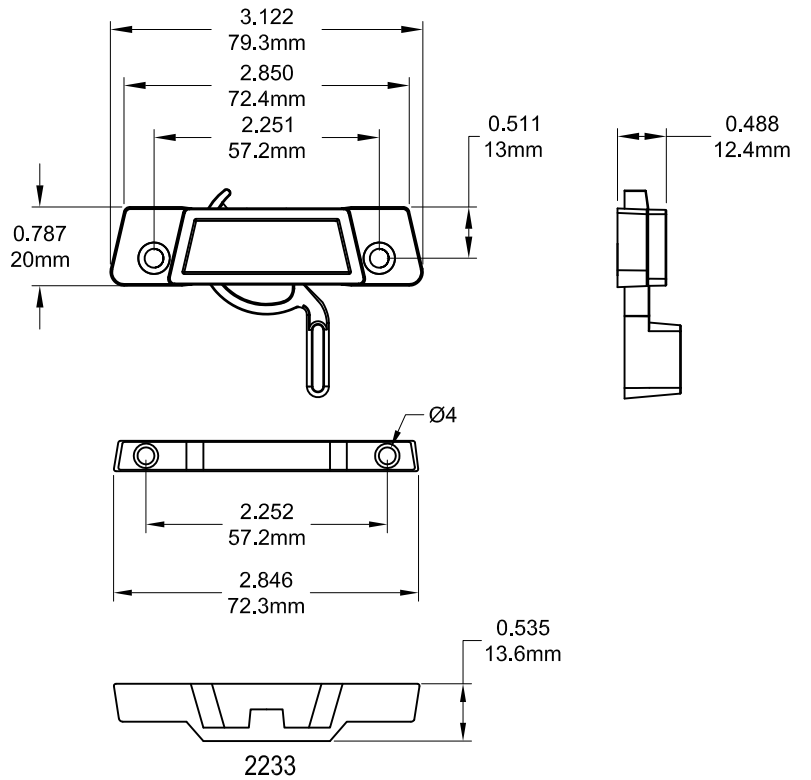

Sash Lock with Keeper

Right Hand Shown

Part Number	Model	Hand
132-100	100	RH
132-101	101	LH

Right Hand Shown

Part Number	Model	Hand
132-200	200	RH
132-201	201	LH

Right Hand Shown

Part Number	Model	Hand
132-220	220	RH
132-221	221	LH

Left Hand Shown

Part Number	Model	Hand
132-210R	210	RH
132-210L	210	LH

Right Hand Shown

Part Number	Model	Hand
132-300	300	RH
132-301	301	LH

Awning Level Lock

Part Number	Material	Hand
132-678R1	Steel	Non
132-777R1	SST	Non

Hopper Hinge-Sidemount

Part Number	Material
132-680	Steel
132-7800	SST

Sash lock with key

Part Number	Model	Hand
132-500	500	