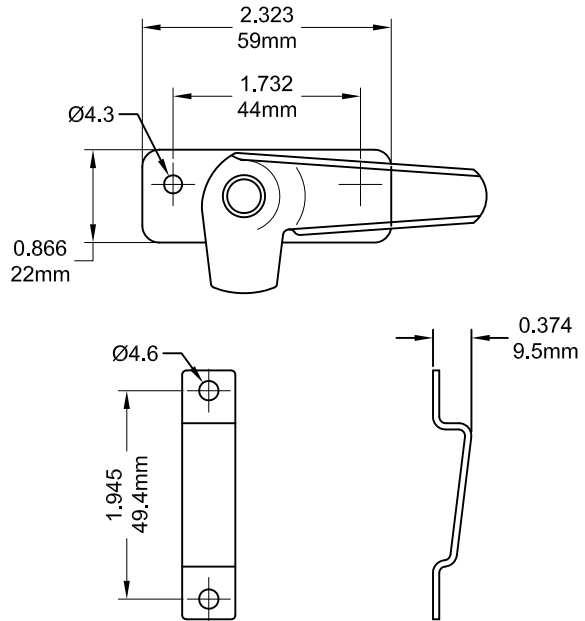

Sash Lock with Keeper

Right Hand Shown

Part Number	Model	Hand
132-100	100	RH
132-101	101	LH

Right Hand Shown

Part Number	Model	Hand
132-200	200	RH
132-201	201	LH

Right Hand Shown

Part Number	Model	Hand
132-220	220	RH
132-221	221	LH

Left Hand Shown

Part Number	Model	Hand
132-210R	210	RH
132-210L	210	LH

Right Hand Shown

Part Number	Model	Hand
132-300	300	RH
132-301	301	LH

Awning Level Lock

Part Number	Material	Hand
132-678R1	Steel	Non
132-777R1	SST	Non

Hopper Hinge-Sidemount

Part Number	Material
132-680	Steel
132-7800	SST

Sash lock with key

Part Number	Model	Hand
132-500	500	