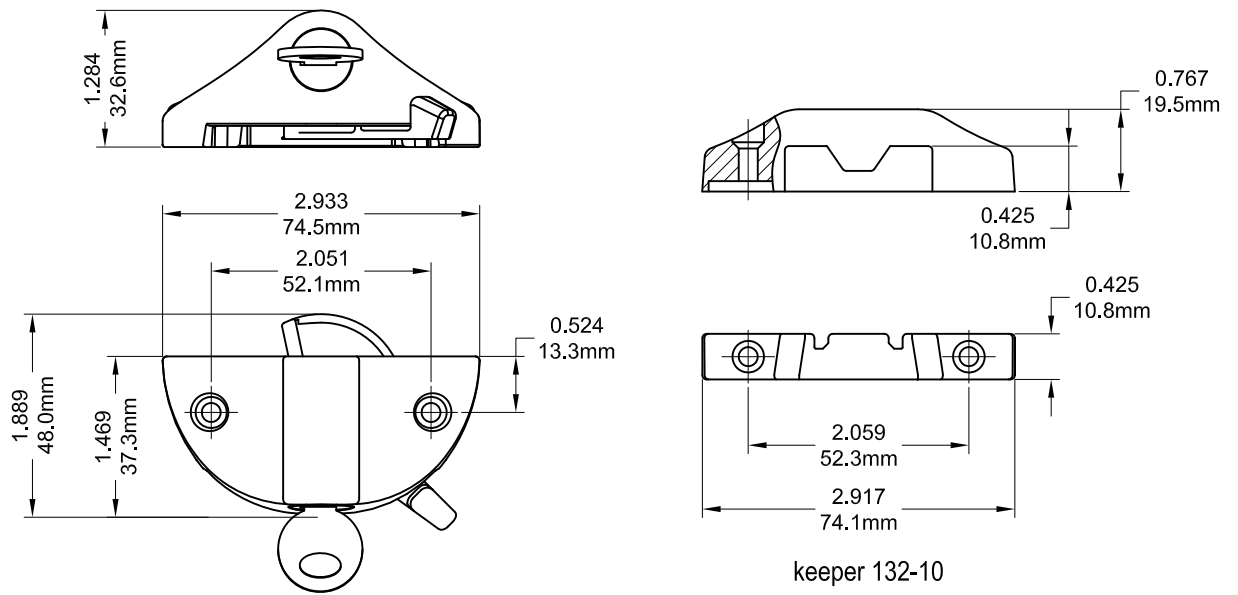

Sash Lock with Keeper

Right Hand Shown

Part Number	Model	Hand
132-100	100	RH
132-101	101	LH

Right Hand Shown

Part Number	Model	Hand
132-200	200	RH
132-201	201	LH

Right Hand Shown

Part Number	Model	Hand
132-220	220	RH
132-221	221	LH

Left Hand Shown

Part Number	Model	Hand
132-210R	210	RH
132-210L	210	LH

Right Hand Shown

Part Number	Model	Hand
132-300	300	RH
132-301	301	LH

Awning Level Lock

Part Number	Material	Hand
132-678R1	Steel	Non
132-777R1	SST	Non

Hopper Hinge-Sidemount

Part Number	Material
132-680	Steel
132-7800	SST

Sash lock with key

Part Number	Model	Hand
132-500	500	