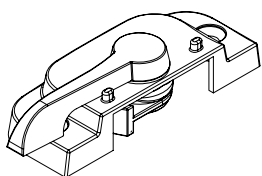

Sash Lock with Keeper

Right Hand Shown

Part Number	Model	Hand
132-100	100	RH
132-101	101	LH

Right Hand Shown

Part Number	Model	Hand
132-200	200	RH
132-201	201	LH

Right Hand Shown

Part Number	Model	Hand
132-220	220	RH
132-221	221	LH

Left Hand Shown

Part Number	Model	Hand
132-210R	210	RH
132-210L	210	LH

Right Hand Shown

Part Number	Model	Hand
132-300	300	RH
132-301	301	LH

Awning Level Lock

Part Number	Material	Hand
132-678R1	Steel	Non
132-777R1	SST	Non

Hopper Hinge-Sidemount

Part Number	Material
132-680	Steel
132-7800	SST

Sash lock with key

Part Number	Model	Hand
132-500	500	