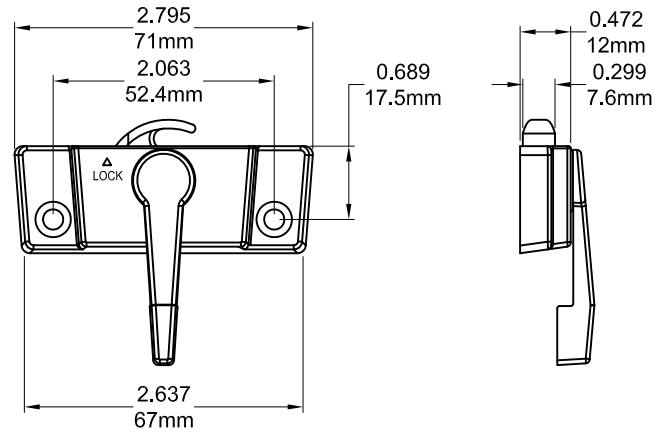

Sash Lock with Keeper

Right Hand Shown

Part Number	Model	Hand
132-100	100	RH
132-101	101	LH

Right Hand Shown

Part Number	Model	Hand
132-200	200	RH
132-201	201	LH

Right Hand Shown

Part Number	Model	Hand
132-220	220	RH
132-221	221	LH

Left Hand Shown

Part Number	Model	Hand
132-210R	210	RH
132-210L	210	LH

Right Hand Shown

Part Number	Model	Hand
132-300	300	RH
132-301	301	LH

Awning Level Lock

Part Number	Material	Hand
132-678R1	Steel	Non
132-777R1	SST	Non

Hopper Hinge-Sidemount

Part Number	Material
132-680	Steel
132-7800	SST

Sash lock with key

Part Number	Model	Hand
132-500	500	