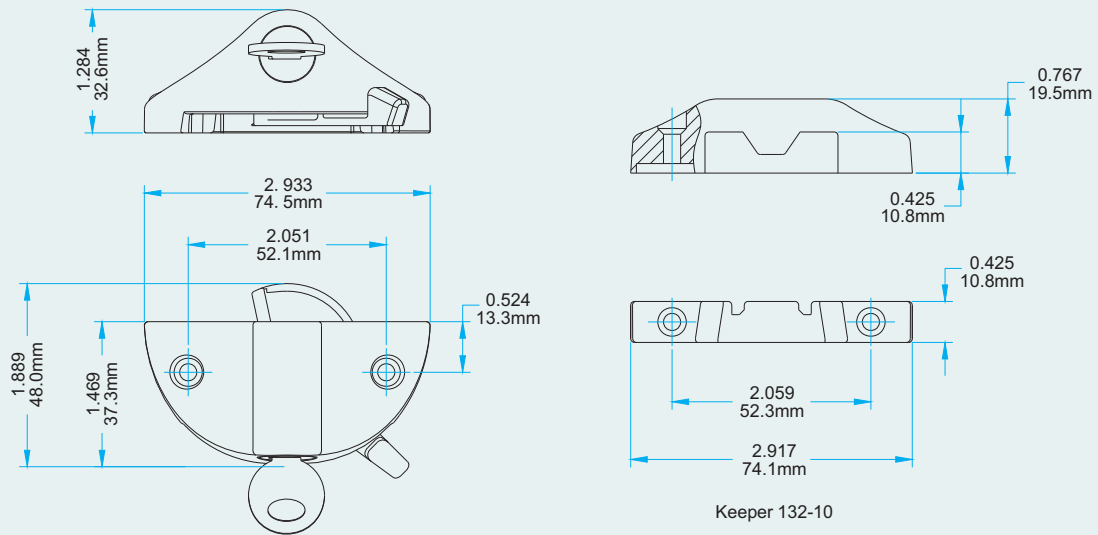

## Sash Lock With Key

Part Number	Model	Hand
132-500	500	Non