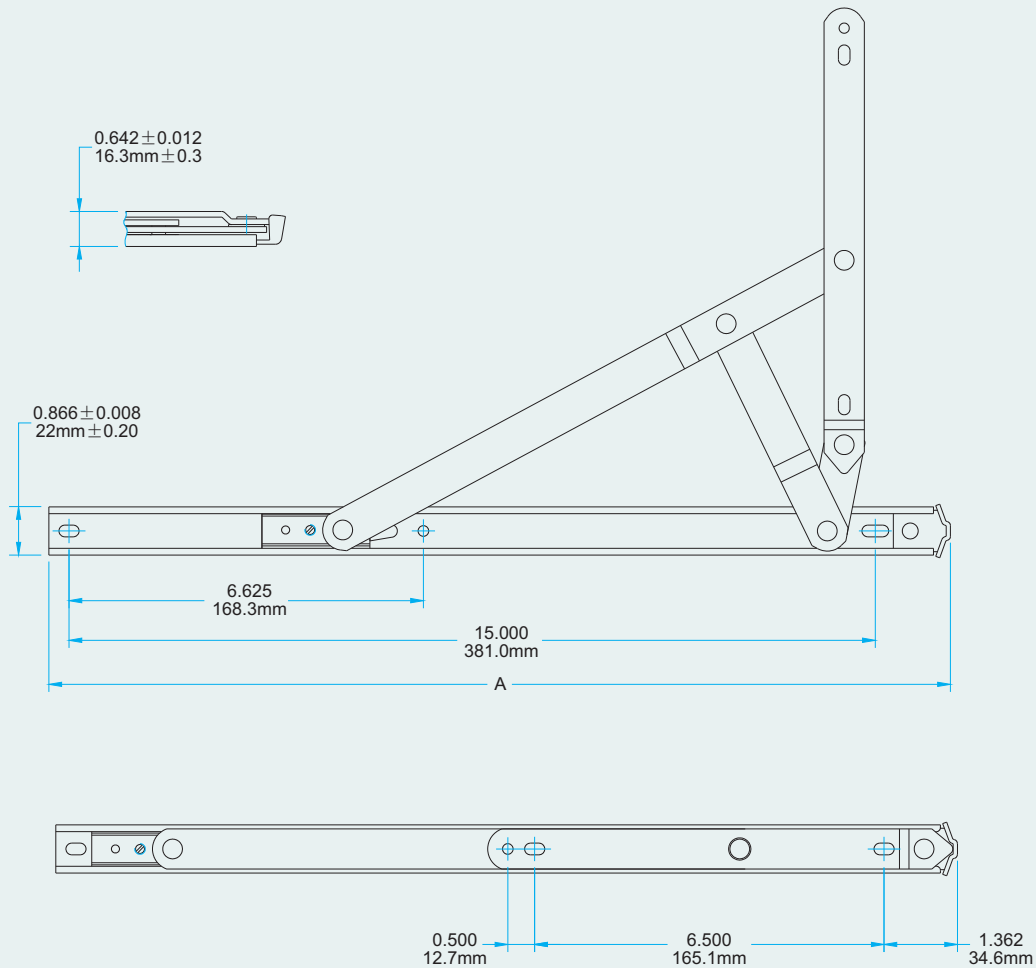

## Heavy Duty Egress (90°) 4-Bar Hinge (012SS Series)

**NOTE:**

1. 770165—304 SST material four bar hinge, length (16.5")
2. 012—Four bar hinge series
3. HD—Heavy duty

Part Number	Hinge Length	A	Degree of Opening	Loose Rivets	Casement or Awning
770165-012HD	16.5"(419.1mm)	16.772(426.0mm)	90°	100	Casement Hinge