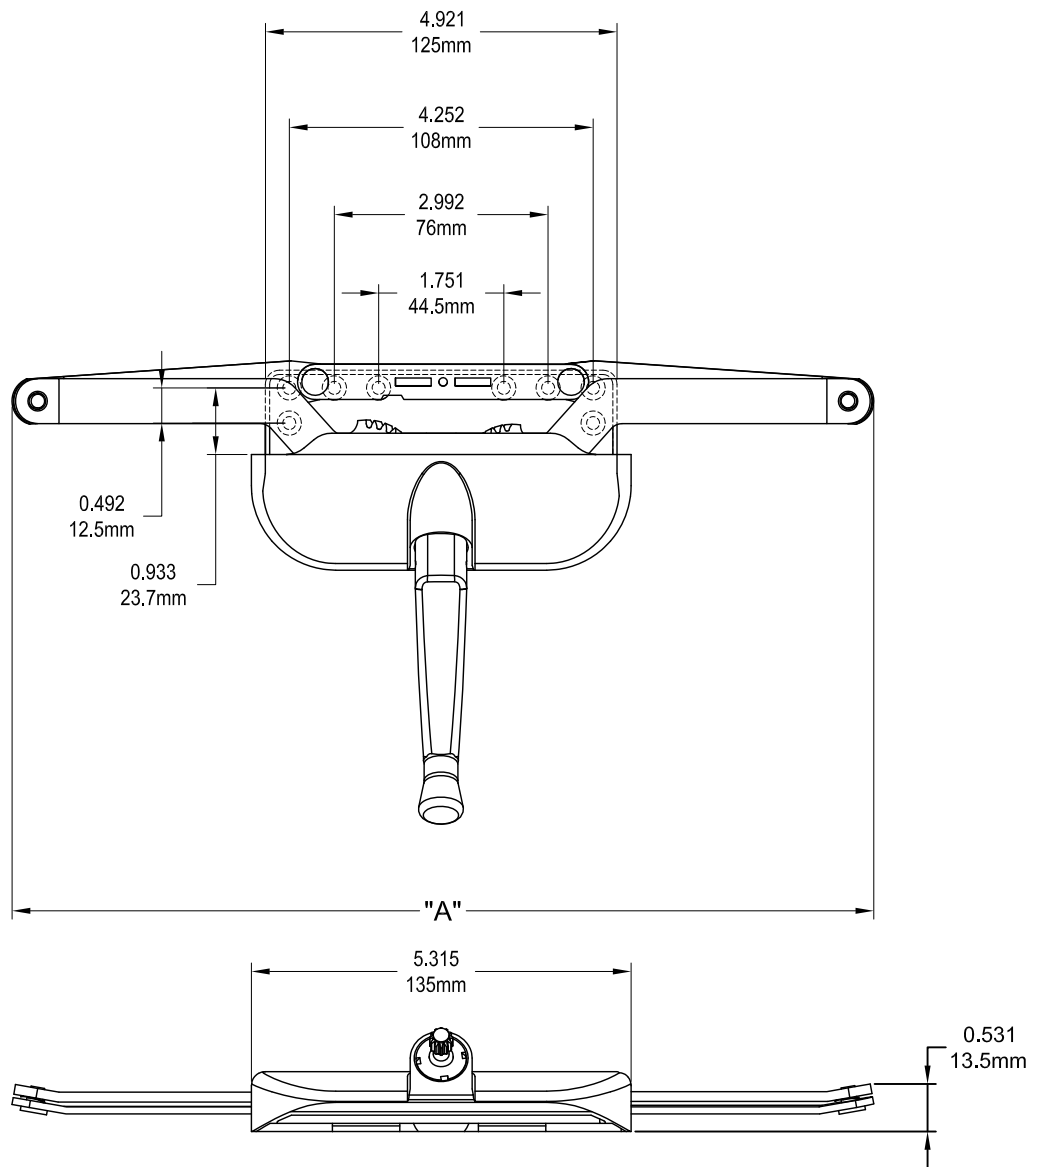

Grande Awning Operator

Profile Cut Out

Product Name	Part Number	Overall Length "A"
8" Grande Awning Operator	132626-S8	8 "
12" Grande Awning Operator	132626-S12	12 "
16" Grande Awning Operator	132626-S16	16 "
21" Grande Awning Operator	132626-S21	21 "
25" Grande Awning Operator	132626-S25	25 "

Sash Hook 19080R1

Sash Hook 19081R1