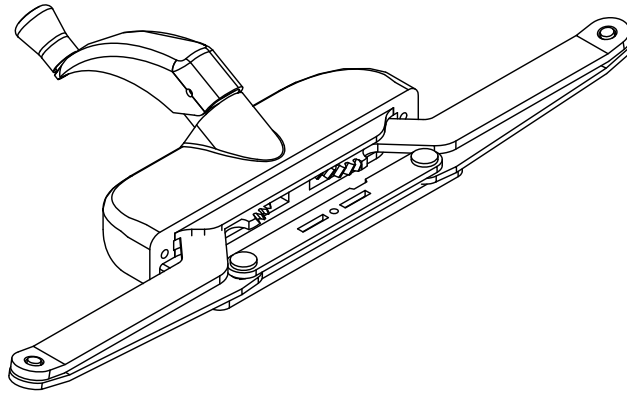

Grande Awning Operator

Profile Cut Out

Product Name	Part Number	Overall Length "A"
8" Grande Awning Operator	132626-S8	8 "
12" Grande Awning Operator	132626-S12	12 "
16" Grande Awning Operator	132626-S16	16 "
21" Grande Awning Operator	132626-S21	21 "
25" Grande Awning Operator	132626-S25	25 "

Sash Hook 19080R1

Sash Hook 19081R1