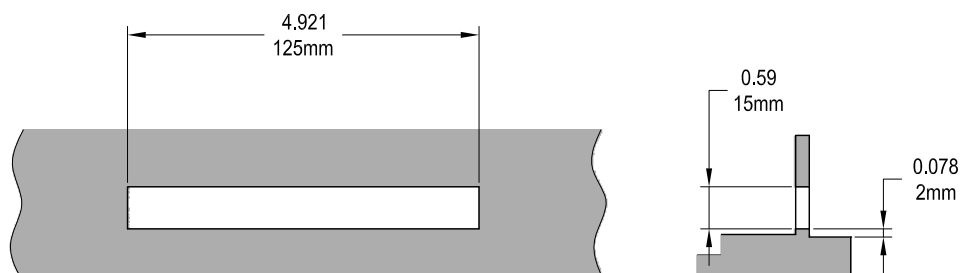

Grande Awning Operator

Profile Cut Out

Product Name	Part Number	Overall Length "A"
8" Grande Awning Operator	132626-S8	8 "
12" Grande Awning Operator	132626-S12	12 "
16" Grande Awning Operator	132626-S16	16 "
21" Grande Awning Operator	132626-S21	21 "
25" Grande Awning Operator	132626-S25	25 "