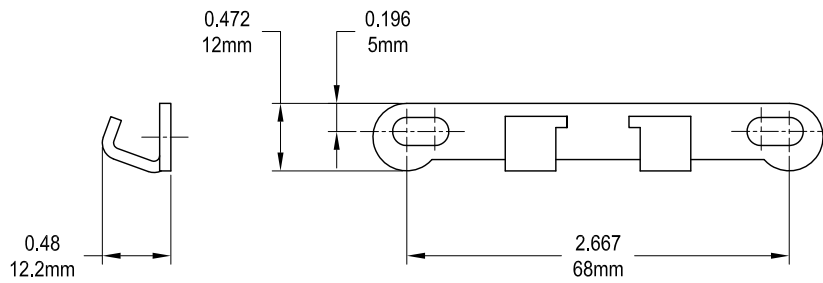

Product Name	Part Number	Overall Length "A"
8" Grande Awning Operator	132626-S8	8 "
12" Grande Awning Operator	132626-S12	12 "
16" Grande Awning Operator	132626-S16	16 "
21" Grande Awning Operator	132626-S21	21 "
25" Grande Awning Operator	132626-S25	25 "

Sash Hook 19080R1