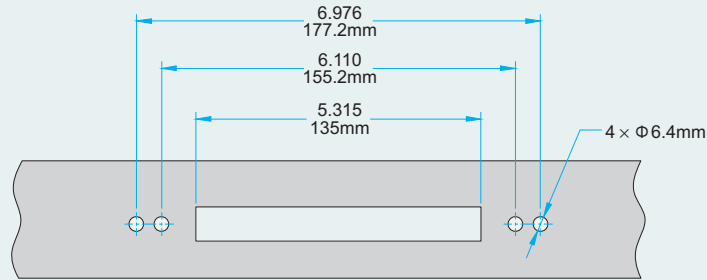

Sash Hook 19080R1

Sash Hook 19081R1

AWNING OPERATORS

Giant Case Awning Operator

"X" = "B" Stands for Small Brass Slider
 "X" = "LB" Stands for Roller Large Brass Slider
 "X" = "S" Stands for SST Roller

Profile Cut Out

Product Name	Part Number	"A"
8"Giant Case Awning Operator	132128F-S8-X	8"
12"Giant Case Arwing Operator	132128F-S12-X	12"
16"Giant Case Awning Operator	132128F-S16-X	16"
21"Giant Case Awning Operator	132128F-S21-X	21"
21"Giant Case Awning Operator	132128F-S24-X	24"
25"Giant Case Awning Operator	132128F-S25-X	25"
8"Giant Case Awning Operator	132128R-S8-X	8"
12"Giant Case Awning Operator	132128R-S12-X	12"
16"Giant Case Awning Operator	132128R-S16-X	16"
21"Giant Case Awning Operator	132128R-S21-X	21"
21"Giant Case Awning Operator	132128F-S24-X	24"
25"Giant Case Awning Operator	132128R-S25-X	25"

Track

Single Arm Operator Track 2 Holes			
Part Number	"A"	"B"	Material
70055	13.75"	13.12"	SST
70056	17.795"	17.165"	SST