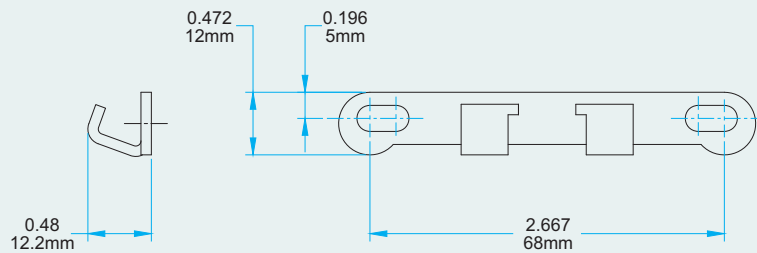

AWNING OPERATORS

Giant Case Awning Operator

Product Name	Part Number	"A"
8"Giant Case Awning Operator	132128F-S8	8"
12"Giant Case Awning Operator	132128F-S12	12"
16"Giant Case Awning Operator	132128F-S16	16"
21"Giant Case Awning Operator	132128F-S21	21"
25"Giant Case Awning Operator	132128F-S25	25"
8"Giant Case Awning Operator	132128R-S8	8"
12"Giant Case Awning Operator	132128R-S12	12"
16"Giant Case Awning Operator	132128R-S16	16"
21"Giant Case Awning Operator	132128R-S21	21"
25"Giant Case Awning Operator	132128R-S25	25"

Sash Hook 19080R1

Sash Hook 19081R1

AWNING OPERATORS

Giant Case Awning Operator

"X" = "B" Stands for Small Brass Slider
 "X" = "LB" Stands for Roller Large Brass Slider
 "X" = "S" Stands for SST Roller

Profile Cut Out

Product Name	Part Number	"A"
8"Giant Case Awning Operator	132128F-S8-X	8"
12"Giant Case Arwing Operator	132128F-S12-X	12"
16"Giant Case Awning Operator	132128F-S16-X	16"
21"Giant Case Awning Operator	132128F-S21-X	21"
21"Giant Case Awning Operator	132128F-S24-X	24"
25"Giant Case Awning Operator	132128F-S25-X	25"
8"Giant Case Awning Operator	132128R-S8-X	8"
12"Giant Case Awning Operator	132128R-S12-X	12"
16"Giant Case Awning Operator	132128R-S16-X	16"
21"Giant Case Awning Operator	132128R-S21-X	21"
21"Giant Case Awning Operator	132128F-S24-X	24"
25"Giant Case Awning Operator	132128R-S25-X	25"

Track

Single Arm Operator Track 2 Holes			
Part Number	"A"	"B"	Material
70055	13.75"	13.12"	SST
70056	17.795"	17.165"	SST