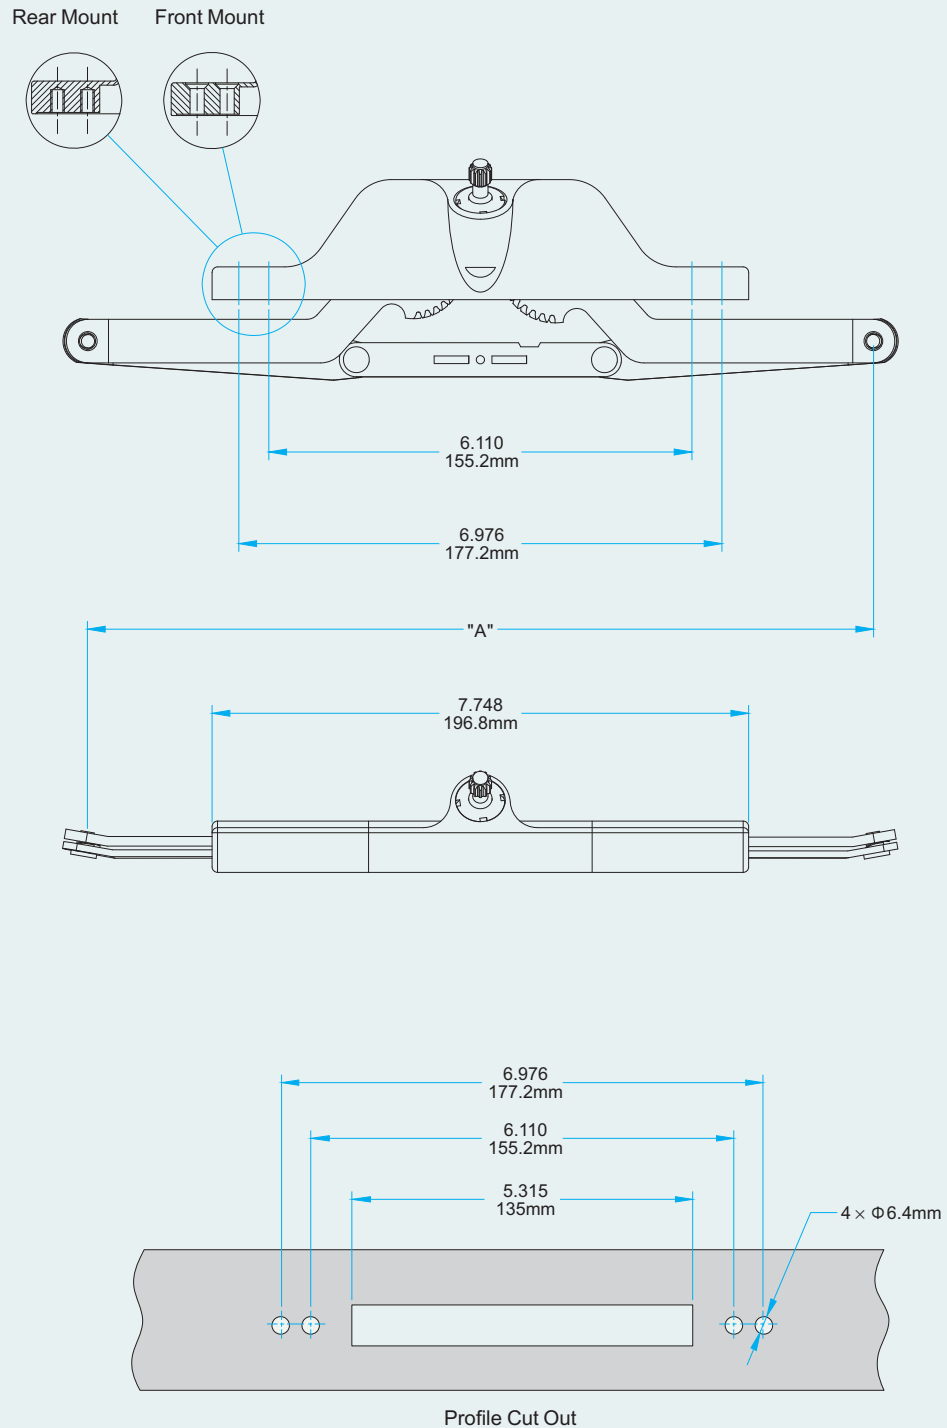

AWNING OPERATORS

Giant Case Awning Operator

Product Name	Part Number	"A"
8"Giant Case Awning Operator	132128F-S8	8"
12"Giant Case Awning Operator	132128F-S12	12"
16"Giant Case Awning Operator	132128F-S16	16"
21"Giant Case Awning Operator	132128F-S21	21"
25"Giant Case Awning Operator	132128F-S25	25"
8"Giant Case Awning Operator	132128R-S8	8"
12"Giant Case Awning Operator	132128R-S12	12"
16"Giant Case Awning Operator	132128R-S16	16"
21"Giant Case Awning Operator	132128R-S21	21"
25"Giant Case Awning Operator	132128R-S25	25"

Sash Hook 19080R1

Sash Hook 19081R1

AWNING OPERATORS

Giant Case Awning Operator

"X" = "B" Stands for Small Brass Slider
 "X" = "LB" Stands for Roller Large Brass Slider
 "X" = "S" Stands for SST Roller

Profile Cut Out

Product Name	Part Number	"A"
8"Giant Case Awning Operator	132128F-S8-X	8"
12"Giant Case Arwing Operator	132128F-S12-X	12"
16"Giant Case Awning Operator	132128F-S16-X	16"
21"Giant Case Awning Operator	132128F-S21-X	21"
21"Giant Case Awning Operator	132128F-S24-X	24"
25"Giant Case Awning Operator	132128F-S25-X	25"
8"Giant Case Awning Operator	132128R-S8-X	8"
12"Giant Case Awning Operator	132128R-S12-X	12"
16"Giant Case Awning Operator	132128R-S16-X	16"
21"Giant Case Awning Operator	132128R-S21-X	21"
21"Giant Case Awning Operator	132128F-S24-X	24"
25"Giant Case Awning Operator	132128R-S25-X	25"

Track

Single Arm Operator Track 2 Holes			
Part Number	"A"	"B"	Material
70055	13.75"	13.12"	SST
70056	17.795"	17.165"	SST