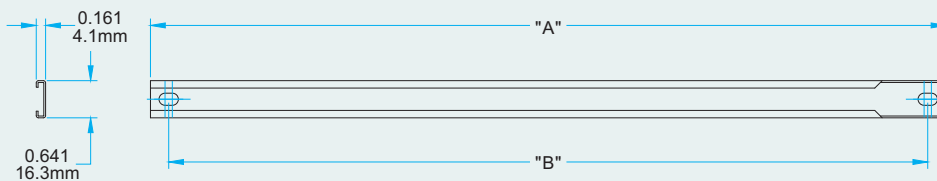

Sash Hook 19080R1

Sash Hook 19081R1

AWNING OPERATORS

Giant Case Awning Operator

"X" = "B" Stands for Small Brass Slider
 "X" = "LB" Stands for Roller Large Brass Slider
 "X" = "S" Stands for SST Roller

Profile Cut Out

Product Name	Part Number	"A"
8"Giant Case Awning Operator	132128F-S8-X	8"
12"Giant Case Arwing Operator	132128F-S12-X	12"
16"Giant Case Awning Operator	132128F-S16-X	16"
21"Giant Case Awning Operator	132128F-S21-X	21"
21"Giant Case Awning Operator	132128F-S24-X	24"
25"Giant Case Awning Operator	132128F-S25-X	25"
8"Giant Case Awning Operator	132128R-S8-X	8"
12"Giant Case Awning Operator	132128R-S12-X	12"
16"Giant Case Awning Operator	132128R-S16-X	16"
21"Giant Case Awning Operator	132128R-S21-X	21"
21"Giant Case Awning Operator	132128F-S24-X	24"
25"Giant Case Awning Operator	132128R-S25-X	25"

Track

Single Arm Operator Track 2 Holes			
Part Number	"A"	"B"	Material
70055	13.75"	13.12"	SST
70056	17.795"	17.165"	SST