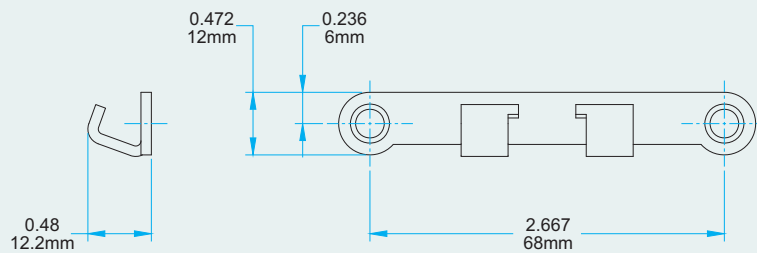

AWNING OPERATORS

Giant Case Awning Operator

Product Name	Part Number	"A"
8"Giant Case Awning Operator	132128F-S8	8"
12"Giant Case Awning Operator	132128F-S12	12"
16"Giant Case Awning Operator	132128F-S16	16"
21"Giant Case Awning Operator	132128F-S21	21"
25"Giant Case Awning Operator	132128F-S25	25"
8"Giant Case Awning Operator	132128R-S8	8"
12"Giant Case Awning Operator	132128R-S12	12"
16"Giant Case Awning Operator	132128R-S16	16"
21"Giant Case Awning Operator	132128R-S21	21"
25"Giant Case Awning Operator	132128R-S25	25"

Sash Hook 19080R1

Sash Hook 19081R1

AWNING OPERATORS

Giant Case Awning Operator

"X" = "B" Stands for Small Brass Slider
 "X" = "LB" Stands for Roller Large Brass Slider
 "X" = "S" Stands for SST Roller

Profile Cut Out

Product Name	Part Number	"A"
8"Giant Case Awning Operator	132128F-S8-X	8"
12"Giant Case Arwing Operator	132128F-S12-X	12"
16"Giant Case Awning Operator	132128F-S16-X	16"
21"Giant Case Awning Operator	132128F-S21-X	21"
21"Giant Case Awning Operator	132128F-S24-X	24"
25"Giant Case Awning Operator	132128F-S25-X	25"
8"Giant Case Awning Operator	132128R-S8-X	8"
12"Giant Case Awning Operator	132128R-S12-X	12"
16"Giant Case Awning Operator	132128R-S16-X	16"
21"Giant Case Awning Operator	132128R-S21-X	21"
21"Giant Case Awning Operator	132128F-S24-X	24"
25"Giant Case Awning Operator	132128R-S25-X	25"

Track

Single Arm Operator Track 2 Holes			
Part Number	"A"	"B"	Material
70055	13.75"	13.12"	SST
70056	17.795"	17.165"	SST