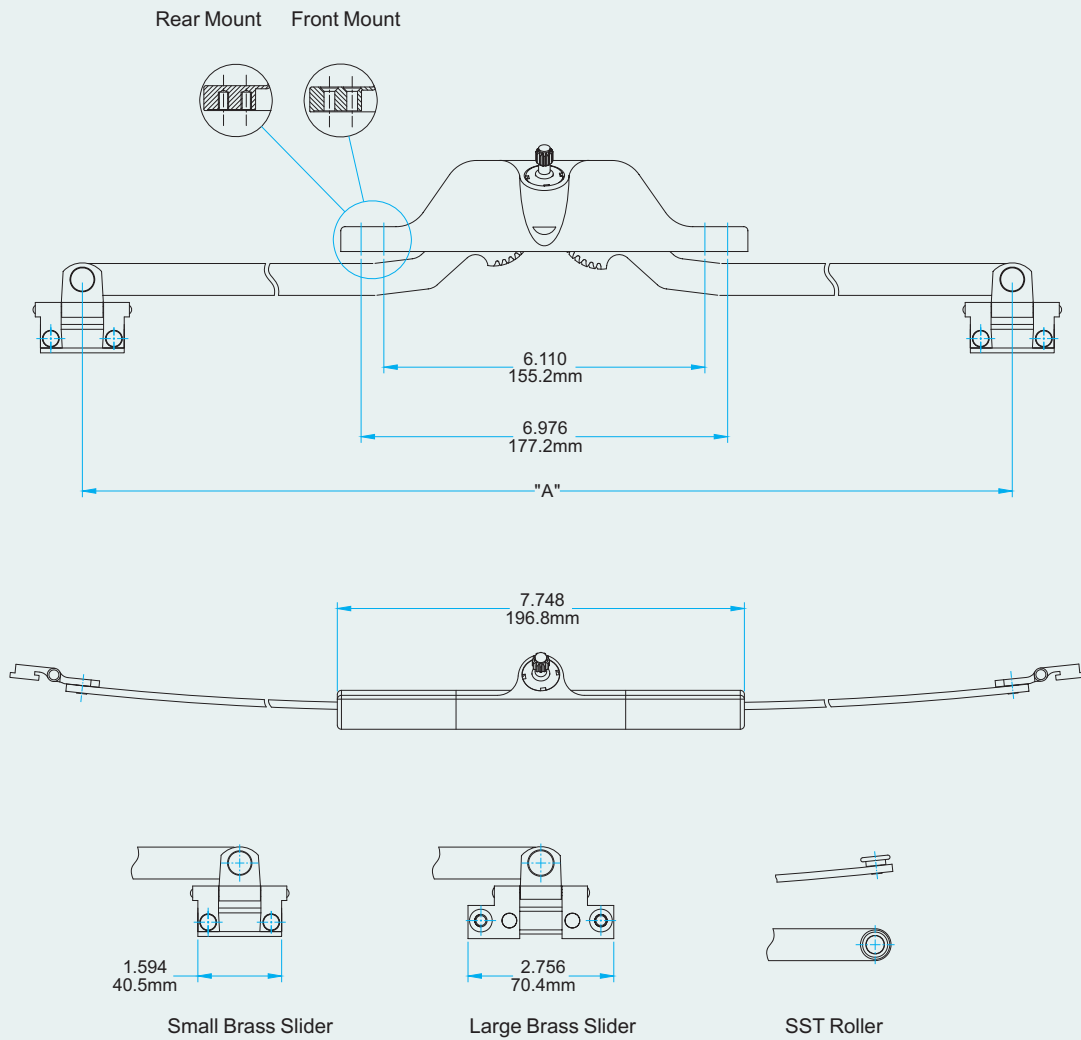

AWNING OPERATORS

Giant Case Awning Operator

Product Name	Part Number	"A"
8"Giant Case Awning Operator	132128F-S8	8"
12"Giant Case Awning Operator	132128F-S12	12"
16"Giant Case Awning Operator	132128F-S16	16"
21"Giant Case Awning Operator	132128F-S21	21"
25"Giant Case Awning Operator	132128F-S25	25"
8"Giant Case Awning Operator	132128R-S8	8"
12"Giant Case Awning Operator	132128R-S12	12"
16"Giant Case Awning Operator	132128R-S16	16"
21"Giant Case Awning Operator	132128R-S21	21"
25"Giant Case Awning Operator	132128R-S25	25"

Sash Hook 19080R1

Sash Hook 19081R1

AWNING OPERATORS

Giant Case Awning Operator

"X" = "B" Stands for Small Brass Slider
 "X" = "LB" Stands for Roller Large Brass Slider
 "X" = "S" Stands for SST Roller

Profile Cut Out

Product Name	Part Number	"A"
8"Giant Case Awning Operator	132128F-S8-X	8"
12"Giant Case Arwing Operator	132128F-S12-X	12"
16"Giant Case Awning Operator	132128F-S16-X	16"
21"Giant Case Awning Operator	132128F-S21-X	21"
21"Giant Case Awning Operator	132128F-S24-X	24"
25"Giant Case Awning Operator	132128F-S25-X	25"
8"Giant Case Awning Operator	132128R-S8-X	8"
12"Giant Case Awning Operator	132128R-S12-X	12"
16"Giant Case Awning Operator	132128R-S16-X	16"
21"Giant Case Awning Operator	132128R-S21-X	21"
21"Giant Case Awning Operator	132128F-S24-X	24"
25"Giant Case Awning Operator	132128R-S25-X	25"

Track

Single Arm Operator Track 2 Holes			
Part Number	"A"	"B"	Material
70055	13.75"	13.12"	SST
70056	17.795"	17.165"	SST