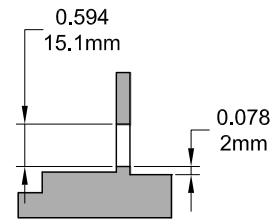

Eclipse Split Arm Operator

Left Hand Shown , Cover Closed

132630R1 - LQX

Left Hand Shown , Cover Open

132630R1 - LQX

Left Hand Shown , No Cover

132630R1 - LQX

Cover Closed

Cover Open

Profile Cut Out

Product Name	Part Number	A (Arm Length)
Eclipse Split Arm Operator , 4.5" , LH	132630SR1 - LQX	4.5"
Eclipse Split Arm Operator , 4.5" , RH	132630SR1 - RQX	4.5"
Eclipse Split Arm Operator , 4.75" , LH	132630R1 - LQX	4.75"
Eclipse Split Arm Operator , 4.75" , RH	132630R1 - RQX	4.75"

Eclipse Handle/Cover

Right hand shown

Back Plate

Stud Bracket (Right Hand Shown)

Part Number	Material	Hand
70455	SST	RH
70456	SST	LH
190455	Steel	RH
190456	Steel	LH