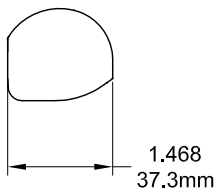

Cover Open

Profile Cut Out

Product Name	Part Number	A (Arm Length)
Eclipse Split Arm Operator , 4.5" , LH	132630SR1 - LQX	4.5"
Eclipse Split Arm Operator , 4.5" , RH	132630SR1 - RQX	4.5"
Eclipse Split Arm Operator , 4.75" , LH	132630R1 - LQX	4.75"
Eclipse Split Arm Operator , 4.75" , RH	132630R1 - RQX	4.75"

Eclipse Handle/Cover

Right hand shown

Back Plate

Stud Bracket (Right Hand Shown)

Part Number	Material	Hand
70455	SST	RH
70456	SST	LH
190455	Steel	RH
190456	Steel	LH