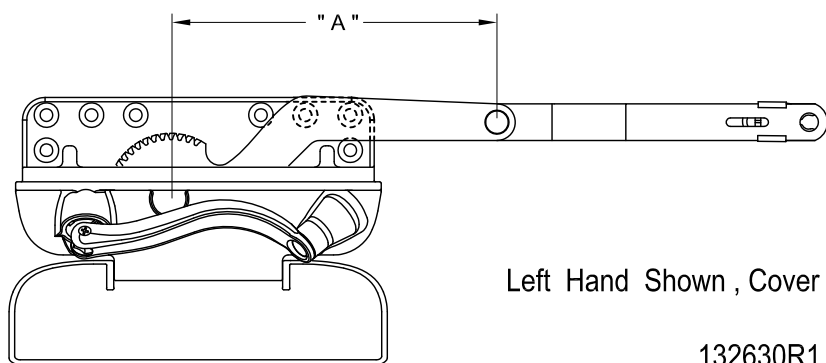

Eclipse Split Arm Operator

Left Hand Shown , Cover Closed

132630R1 - LQX

Left Hand Shown , Cover Open

132630R1 - LQX

Left Hand Shown , No Cover

132630R1 - LQX

Cover Closed

Cover Open

Profile Cut Out

Product Name	Part Number	A (Arm Length)
Eclipse Split Arm Operator , 4.5" , LH	132630SR1 - LQX	4.5"
Eclipse Split Arm Operator , 4.5" , RH	132630SR1 - RQX	4.5"
Eclipse Split Arm Operator , 4.75" , LH	132630R1 - LQX	4.75"
Eclipse Split Arm Operator , 4.75" , RH	132630R1 - RQX	4.75"

Eclipse Handle/Cover

Right hand shown

Back Plate

Stud Bracket (Right Hand Shown)

Part Number	Material	Hand
70455	SST	RH
70456	SST	LH
190455	Steel	RH
190456	Steel	LH