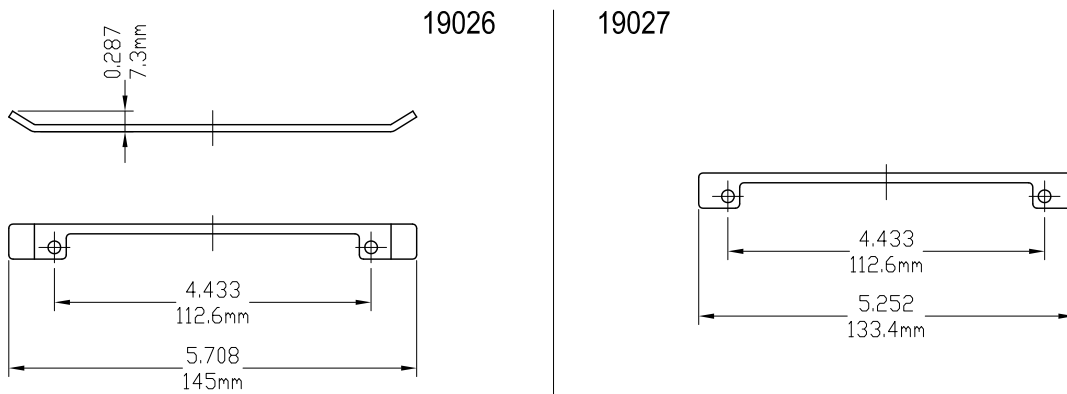

Cover Open

Profile Cut Out

Product Name	Part Number	A (Arm Length)
Eclipse Split Arm Operator , 4.5" , LH	132630SR1 - LQX	4.5"
Eclipse Split Arm Operator , 4.5" , RH	132630SR1 - RQX	4.5"
Eclipse Split Arm Operator , 4.75" , LH	132630R1 - LQX	4.75"
Eclipse Split Arm Operator , 4.75" , RH	132630R1 - RQX	4.75"

Eclipse Handle/Cover

Right hand shown

Back Plate

Stud Bracket (Right Hand Shown)

Part Number	Material	Hand
70455	SST	RH
70456	SST	LH
190455	Steel	RH
190456	Steel	LH