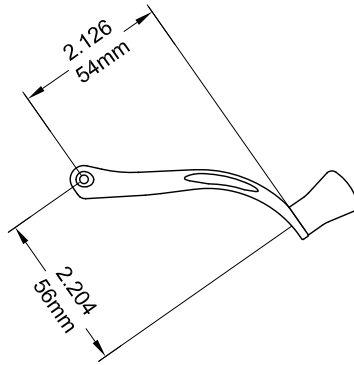

Eclipse Split Arm Operator

Left Hand Shown , Cover Closed

132630R1 - LQX

Left Hand Shown , Cover Open

132630R1 - LQX

Left Hand Shown , No Cover

132630R1 - LQX

Cover Closed

Cover Open

Profile Cut Out

Product Name	Part Number	A (Arm Length)
Eclipse Split Arm Operator , 4.5" , LH	132630SR1 - LQX	4.5"
Eclipse Split Arm Operator , 4.5" , RH	132630SR1 - RQX	4.5"
Eclipse Split Arm Operator , 4.75" , LH	132630R1 - LQX	4.75"
Eclipse Split Arm Operator , 4.75" , RH	132630R1 - RQX	4.75"

Eclipse Handle/Cover

Right hand shown

Back Plate

Stud Bracket (Right Hand Shown)

Part Number	Material	Hand
70455	SST	RH
70456	SST	LH
190455	Steel	RH
190456	Steel	LH