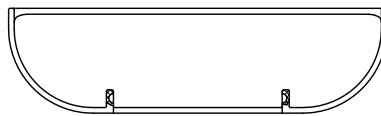

Eclipse Split Arm Operator

Left Hand Shown , Cover Closed

132630R1 - LQX

Left Hand Shown , Cover Open

132630R1 - LQX

Left Hand Shown , No Cover

132630R1 - LQX

Cover Closed

Cover Open

Profile Cut Out

Product Name	Part Number	A (Arm Length)
Eclipse Split Arm Operator , 4.5" , LH	132630SR1 - LQX	4.5"
Eclipse Split Arm Operator , 4.5" , RH	132630SR1 - RQX	4.5"
Eclipse Split Arm Operator , 4.75" , LH	132630R1 - LQX	4.75"
Eclipse Split Arm Operator , 4.75" , RH	132630R1 - RQX	4.75"

Eclipse Handle/Cover

Right hand shown

Back Plate

Stud Bracket (Right Hand Shown)

Part Number	Material	Hand
70455	SST	RH
70456	SST	LH
190455	Steel	RH
190456	Steel	LH