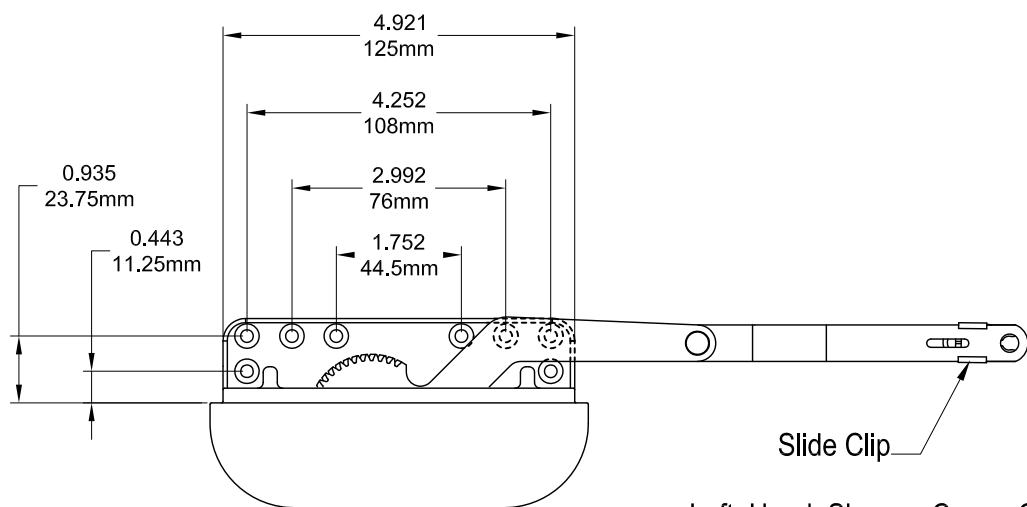

Eclipse Split Arm Operator

Left Hand Shown , Cover Closed

132630R1 - LQX

Left Hand Shown , Cover Open

132630R1 - LQX

Left Hand Shown , No Cover

132630R1 - LQX

Cover Closed

Cover Open

Profile Cut Out

Product Name	Part Number	A (Arm Length)
Eclipse Split Arm Operator , 4.5" , LH	132630SR1 - LQX	4.5"
Eclipse Split Arm Operator , 4.5" , RH	132630SR1 - RQX	4.5"
Eclipse Split Arm Operator , 4.75" , LH	132630R1 - LQX	4.75"
Eclipse Split Arm Operator , 4.75" , RH	132630R1 - RQX	4.75"

Eclipse Handle/Cover

Right hand shown

Back Plate

Stud Bracket (Right Hand Shown)

Part Number	Material	Hand
70455	SST	RH
70456	SST	LH
190455	Steel	RH
190456	Steel	LH