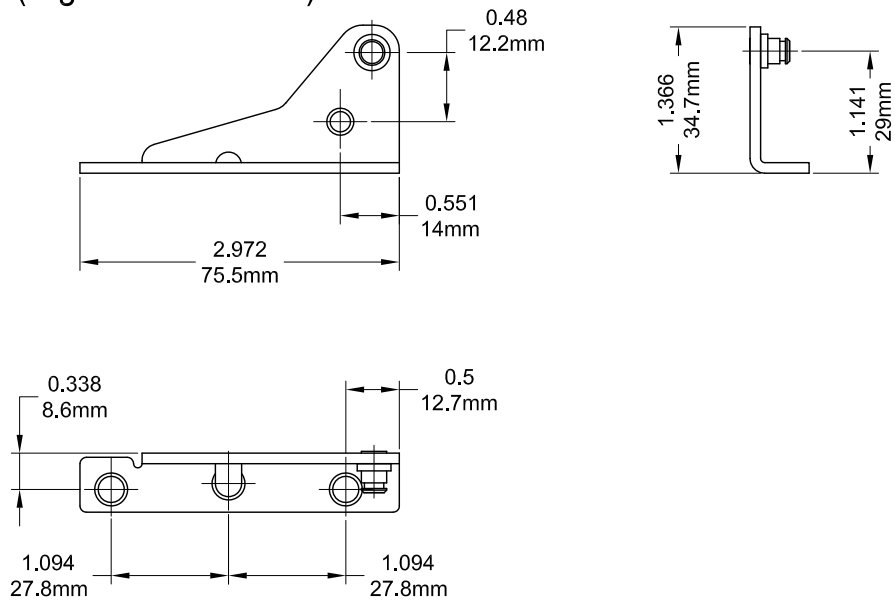

Cover Open

Profile Cut Out

Product Name	Part Number	A (Arm Length)
Eclipse Split Arm Operator , 4.5" , LH	132630SR1 - LQX	4.5"
Eclipse Split Arm Operator , 4.5" , RH	132630SR1 - RQX	4.5"
Eclipse Split Arm Operator , 4.75" , LH	132630R1 - LQX	4.75"
Eclipse Split Arm Operator , 4.75" , RH	132630R1 - RQX	4.75"

Eclipse Handle/Cover

Right hand shown

Back Plate

Stud Bracket (Right Hand Shown)

Part Number	Material	Hand
70455	SST	RH
70456	SST	LH
190455	Steel	RH
190456	Steel	LH