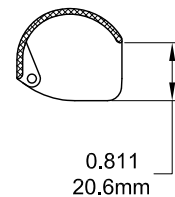

Eclipse Split Arm Operator

Left Hand Shown , Cover Closed

132630R1 - LQX

Left Hand Shown , Cover Open

132630R1 - LQX

Left Hand Shown , No Cover

132630R1 - LQX

Cover Closed

Cover Open

Profile Cut Out

Product Name	Part Number	A (Arm Length)
Eclipse Split Arm Operator , 4.5" , LH	132630SR1 - LQX	4.5"
Eclipse Split Arm Operator , 4.5" , RH	132630SR1 - RQX	4.5"
Eclipse Split Arm Operator , 4.75" , LH	132630R1 - LQX	4.75"
Eclipse Split Arm Operator , 4.75" , RH	132630R1 - RQX	4.75"

Eclipse Handle/Cover

Right hand shown

Back Plate

Stud Bracket (Right Hand Shown)

Part Number	Material	Hand
70455	SST	RH
70456	SST	LH
190455	Steel	RH
190456	Steel	LH