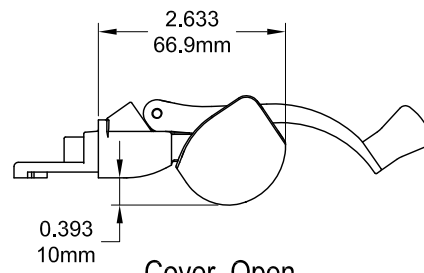

Eclipse Split Arm Operator

Left Hand Shown , Cover Closed

132630R1 - LQX

Left Hand Shown , Cover Open

132630R1 - LQX

Left Hand Shown , No Cover

132630R1 - LQX

Cover Closed

Cover Open

Profile Cut Out

Product Name	Part Number	A (Arm Length)
Eclipse Split Arm Operator , 4.5" , LH	132630SR1 - LQX	4.5"
Eclipse Split Arm Operator , 4.5" , RH	132630SR1 - RQX	4.5"
Eclipse Split Arm Operator , 4.75" , LH	132630R1 - LQX	4.75"
Eclipse Split Arm Operator , 4.75" , RH	132630R1 - RQX	4.75"

Eclipse Handle/Cover

Right hand shown

Back Plate

Stud Bracket (Right Hand Shown)

Part Number	Material	Hand
70455	SST	RH
70456	SST	LH
190455	Steel	RH
190456	Steel	LH