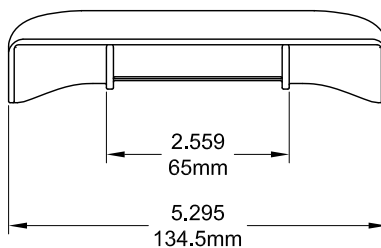

Cover Open

Profile Cut Out

Product Name	Part Number	A (Arm Length)
Eclipse Split Arm Operator , 4.5" , LH	132630SR1 - LQX	4.5"
Eclipse Split Arm Operator , 4.5" , RH	132630SR1 - RQX	4.5"
Eclipse Split Arm Operator , 4.75" , LH	132630R1 - LQX	4.75"
Eclipse Split Arm Operator , 4.75" , RH	132630R1 - RQX	4.75"

Eclipse Handle/Cover

Right hand shown

Back Plate

Stud Bracket (Right Hand Shown)

Part Number	Material	Hand
70455	SST	RH
70456	SST	LH
190455	Steel	RH
190456	Steel	LH