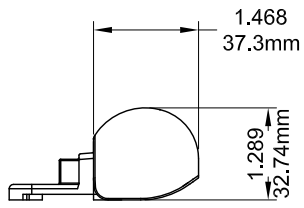

Eclipse Split Arm Operator

Left Hand Shown , Cover Closed

132630R1 - LQX

Left Hand Shown , Cover Open

132630R1 - LQX

Left Hand Shown , No Cover

132630R1 - LQX

Cover Closed

Cover Open

Profile Cut Out

Product Name	Part Number	A (Arm Length)
Eclipse Split Arm Operator , 4.5" , LH	132630SR1 - LQX	4.5"
Eclipse Split Arm Operator , 4.5" , RH	132630SR1 - RQX	4.5"
Eclipse Split Arm Operator , 4.75" , LH	132630R1 - LQX	4.75"
Eclipse Split Arm Operator , 4.75" , RH	132630R1 - RQX	4.75"

Eclipse Handle/Cover

Right hand shown

Back Plate

Stud Bracket (Right Hand Shown)

Part Number	Material	Hand
70455	SST	RH
70456	SST	LH
190455	Steel	RH
190456	Steel	LH