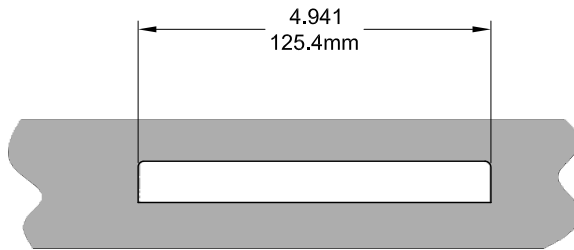

Eclipse Split Arm Operator

Left Hand Shown , Cover Closed

132630R1 - LQX

Left Hand Shown , Cover Open

132630R1 - LQX

Left Hand Shown , No Cover

132630R1 - LQX

Cover Closed

Cover Open

Profile Cut Out

Product Name	Part Number	A (Arm Length)
Eclipse Split Arm Operator , 4.5" , LH	132630SR1 - LQX	4.5"
Eclipse Split Arm Operator , 4.5" , RH	132630SR1 - RQX	4.5"
Eclipse Split Arm Operator , 4.75" , LH	132630R1 - LQX	4.75"
Eclipse Split Arm Operator , 4.75" , RH	132630R1 - RQX	4.75"

Eclipse Handle/Cover

Right hand shown

Back Plate

Stud Bracket (Right Hand Shown)

Part Number	Material	Hand
70455	SST	RH
70456	SST	LH
190455	Steel	RH
190456	Steel	LH