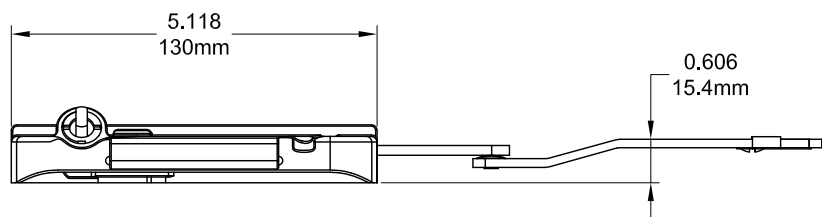

Eclipse Split Arm Operator

Left Hand Shown , Cover Closed

132630R1 - LQX

Left Hand Shown , Cover Open

132630R1 - LQX

Left Hand Shown , No Cover

132630R1 - LQX

Cover Closed

Cover Open

Profile Cut Out

Product Name	Part Number	A (Arm Length)
Eclipse Split Arm Operator , 4.5" , LH	132630SR1 - LQX	4.5"
Eclipse Split Arm Operator , 4.5" , RH	132630SR1 - RQX	4.5"
Eclipse Split Arm Operator , 4.75" , LH	132630R1 - LQX	4.75"
Eclipse Split Arm Operator , 4.75" , RH	132630R1 - RQX	4.75"

Eclipse Handle/Cover

Right hand shown

Back Plate

Stud Bracket (Right Hand Shown)

Part Number	Material	Hand
70455	SST	RH
70456	SST	LH
190455	Steel	RH
190456	Steel	LH