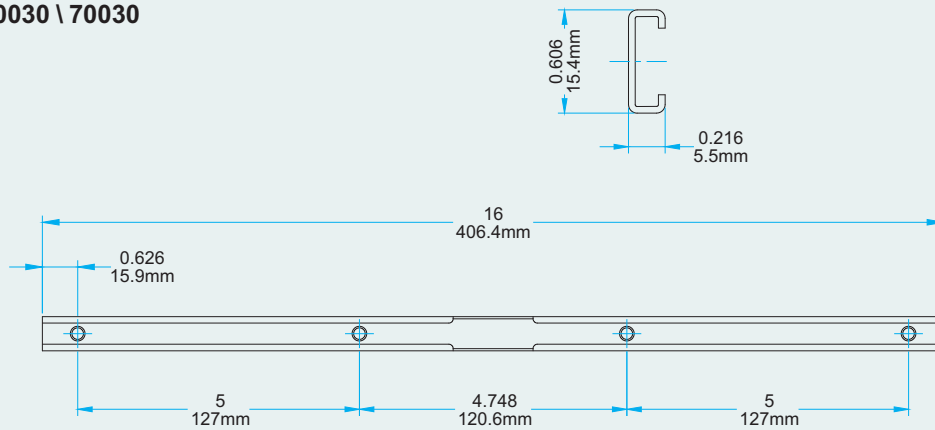

AWNING OPERATORS

Eclipse Scissor Awning Operator

Profile Cut Out

Product Name	Part Number
Eclipse Scissor Awning Operator, 15"	132630R1-SC15

Back Plate

19026

19027

2. Operators & Accessories

Track 190030 \ 70030

Slider Piece 20070