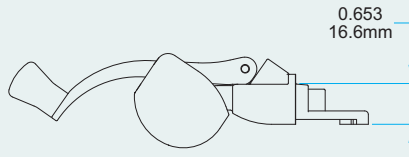

AWNING OPERATORS

Eclipse Scissor Awning Operator

Profile Cut Out

Product Name	Part Number
Eclipse Scissor Awning Operator, 15"	132630R1-SC15

Back Plate

19026

19027

2. Operators & Accessories