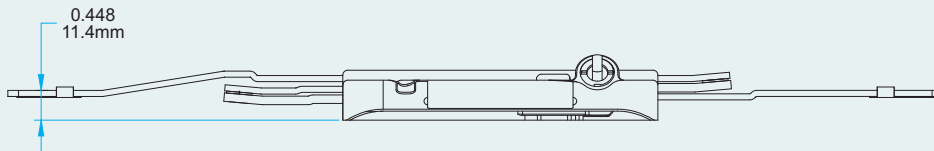

AWNING OPERATORS

Eclipse Scissor Awning Operator

Profile Cut Out

Product Name	Part Number
Eclipse Scissor Awning Operator, 15"	132630R1-SC15

Back Plate

19026

19027

2. Operators & Accessories

Track 190030 \ 70030

Slider Piece 20070