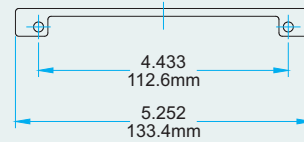

AWNING OPERATORS

Eclipse Scissor Awning Operator

Profile Cut Out

Product Name	Part Number
Eclipse Scissor Awning Operator, 15"	132630R1-SC15

Back Plate

19026

19027

2. Operators & Accessories