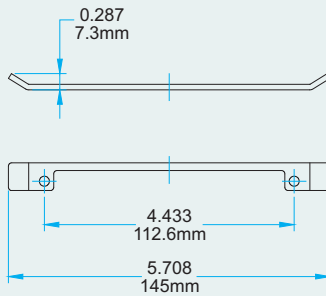

AWNING OPERATORS

Eclipse Scissor Awning Operator

Profile Cut Out

Product Name	Part Number
Eclipse Scissor Awning Operator, 15"	132630R1-SC15

Back Plate

19026

19027

2. Operators & Accessories

Track 190030 \ 70030

Slider Piece 20070