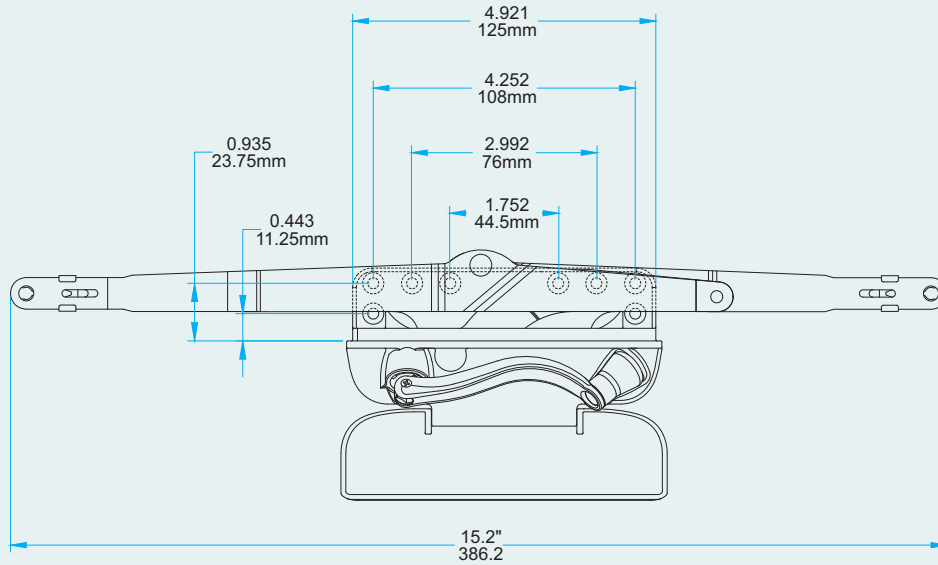

AWNING OPERATORS

Eclipse Scissor Awning Operator

Profile Cut Out

Product Name	Part Number
Eclipse Scissor Awning Operator, 15"	132630R1-SC15

Back Plate

19026

19027

2. Operators & Accessories

Track 190030 \ 70030

Slider Piece 20070