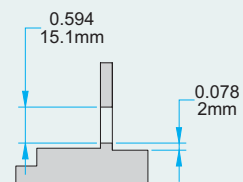

AWNING OPERATORS

Eclipse Scissor Awning Operator

Profile Cut Out

Product Name	Part Number
Eclipse Scissor Awning Operator, 15"	132630R1-SC15

Back Plate

19026

19027

2. Operators & Accessories