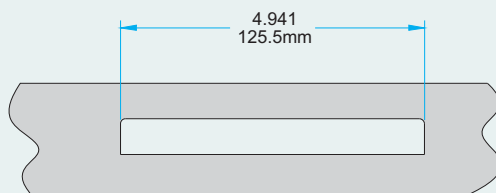

AWNING OPERATORS

Eclipse Scissor Awning Operator

Profile Cut Out

Product Name	Part Number
Eclipse Scissor Awning Operator, 15"	132630R1-SC15

Back Plate

19026

19027

2. Operators & Accessories