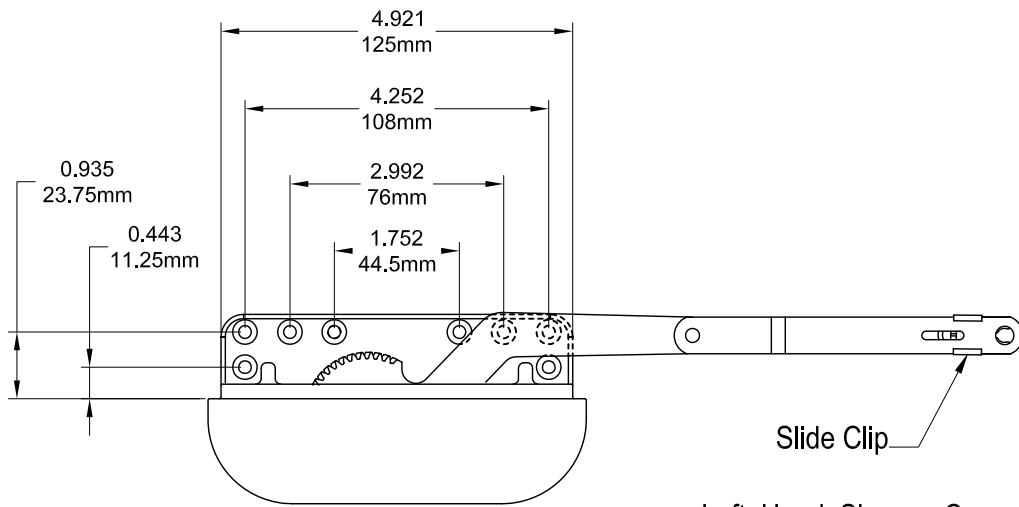

Eclipse Dyad Operator (Sill Mount)

Left Hand Shown , Cover Closed

132630R1 - LQS

Left Hand Shown , Cover Open

132630R1 - LQS

Left Hand Shown , No Cover

132630R1 - LQS

Cover Closed

Cover Open

Profile Cut Out

Product Name	Part Number	A (Arm Length)
Eclipse Dyad Operator , 4.5" , LH	132630SR1 - LQS	4.5"
Eclipse Dyad Operator , 4.5" , RH	132630SR1 - RQS	4.5"
Eclipse Dyad Operator , 4.75" , LH	132630R1 - LQS	4.75"
Eclipse Dyad Operator , 4.75" , RH	132630R1 - RQS	4.75"

Eclipse Handle/Cover

Right hand shown

Back Plate

Stud Bracket (Right Hand Shown)

Part Number	Material	Hand
70455	SST	RH
70456	SST	LH
190455	Steel	RH
190456	Steel	LH