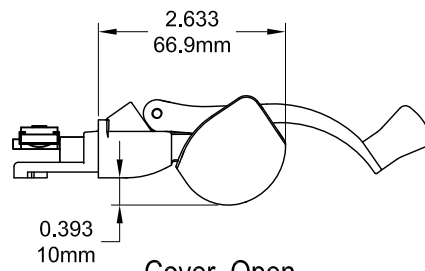

Eclipse Dyad Operator (Sill Mount)

Left Hand Shown , Cover Closed

132630R1 - LQS

Left Hand Shown , Cover Open

132630R1 - LQS

Left Hand Shown , No Cover

132630R1 - LQS

Cover Closed

Cover Open

Profile Cut Out

Product Name	Part Number	A (Arm Length)
Eclipse Dyad Operator , 4.5" , LH	132630SR1 - LQS	4.5"
Eclipse Dyad Operator , 4.5" , RH	132630SR1 - RQS	4.5"
Eclipse Dyad Operator , 4.75" , LH	132630R1 - LQS	4.75"
Eclipse Dyad Operator , 4.75" , RH	132630R1 - RQS	4.75"

Eclipse Handle/Cover

Right hand shown

Back Plate

Stud Bracket (Right Hand Shown)

Part Number	Material	Hand
70455	SST	RH
70456	SST	LH
190455	Steel	RH
190456	Steel	LH