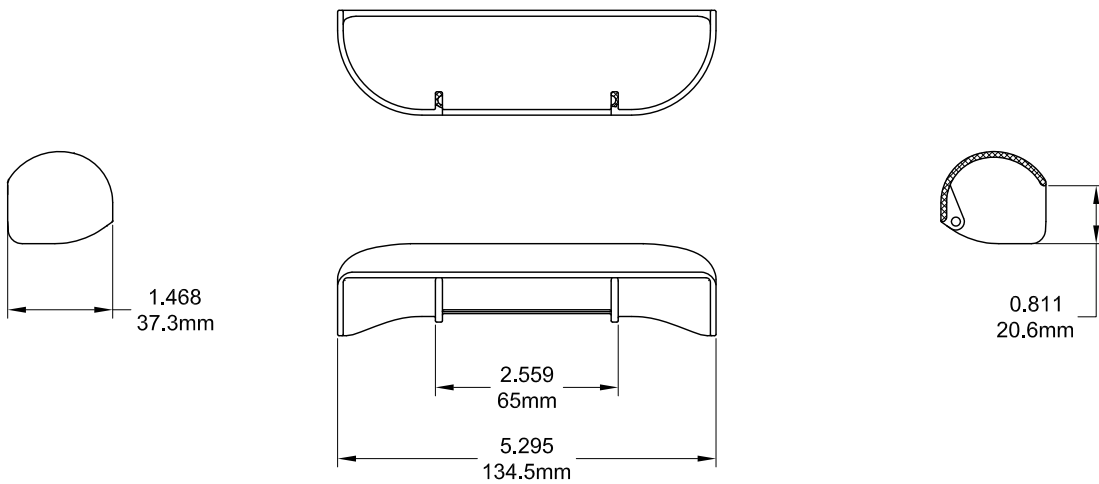

Cover Open

Profile Cut Out

Product Name	Part Number	A (Arm Length)
Eclipse Dyad Operator , 4.5" , LH	132630SR1 - LQS	4.5"
Eclipse Dyad Operator , 4.5" , RH	132630SR1 - RQS	4.5"
Eclipse Dyad Operator , 4.75" , LH	132630R1 - LQS	4.75"
Eclipse Dyad Operator , 4.75" , RH	132630R1 - RQS	4.75"

Eclipse Handle/Cover

Right hand shown

Back Plate

Stud Bracket (Right Hand Shown)

Part Number	Material	Hand
70455	SST	RH
70456	SST	LH
190455	Steel	RH
190456	Steel	LH