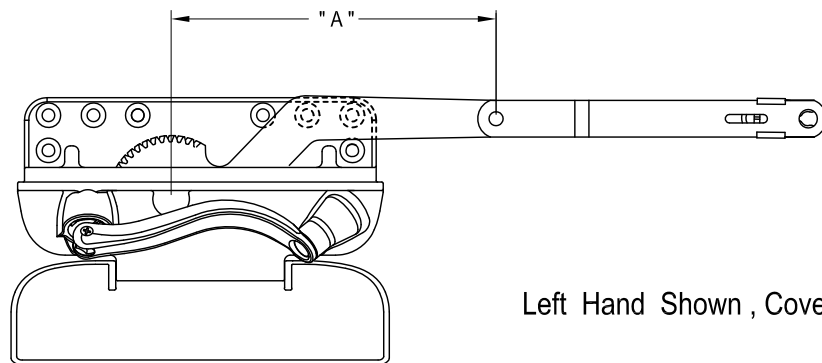

Eclipse Dyad Operator (Sill Mount)

Left Hand Shown , Cover Closed

132630R1 - LQS

Left Hand Shown , Cover Open

132630R1 - LQS

Left Hand Shown , No Cover

132630R1 - LQS

Cover Closed

Cover Open

Profile Cut Out

Product Name	Part Number	A (Arm Length)
Eclipse Dyad Operator , 4.5" , LH	132630SR1 - LQS	4.5"
Eclipse Dyad Operator , 4.5" , RH	132630SR1 - RQS	4.5"
Eclipse Dyad Operator , 4.75" , LH	132630R1 - LQS	4.75"
Eclipse Dyad Operator , 4.75" , RH	132630R1 - RQS	4.75"

Eclipse Handle/Cover

Right hand shown

Back Plate

Stud Bracket (Right Hand Shown)

Part Number	Material	Hand
70455	SST	RH
70456	SST	LH
190455	Steel	RH
190456	Steel	LH