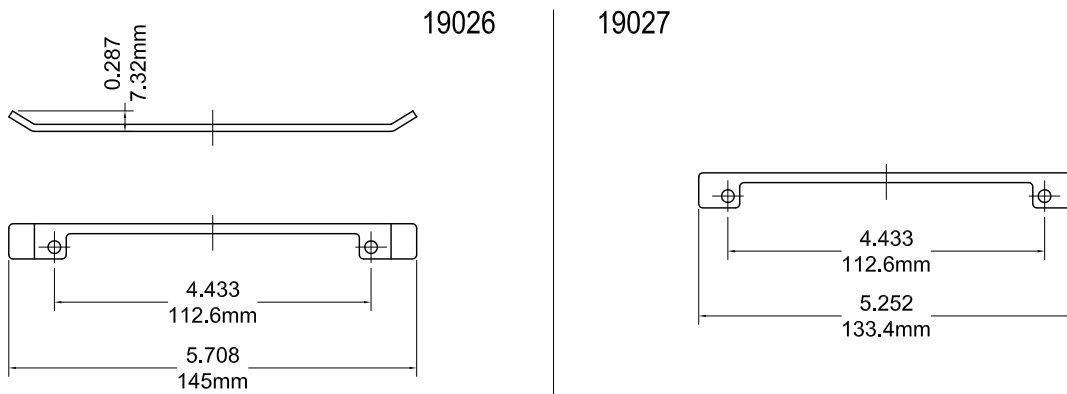

Cover Open

Profile Cut Out

Product Name	Part Number	A (Arm Length)
Eclipse Dyad Operator , 4.5" , LH	132630SR1 - LQS	4.5"
Eclipse Dyad Operator , 4.5" , RH	132630SR1 - RQS	4.5"
Eclipse Dyad Operator , 4.75" , LH	132630R1 - LQS	4.75"
Eclipse Dyad Operator , 4.75" , RH	132630R1 - RQS	4.75"

Eclipse Handle/Cover

Right hand shown

Back Plate

Stud Bracket (Right Hand Shown)

Part Number	Material	Hand
70455	SST	RH
70456	SST	LH
190455	Steel	RH
190456	Steel	LH