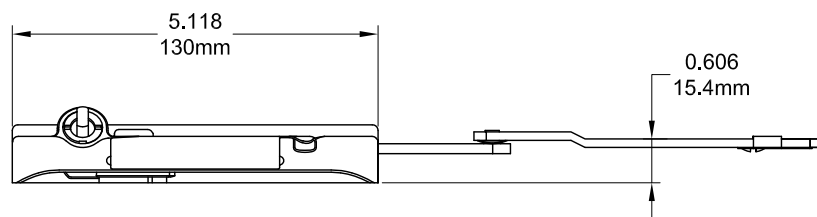

Eclipse Dyad Operator (Sill Mount)

Left Hand Shown , Cover Closed

132630R1 - LQS

Left Hand Shown , Cover Open

132630R1 - LQS

Left Hand Shown , No Cover

132630R1 - LQS

Cover Closed

Cover Open

Profile Cut Out

Product Name	Part Number	A (Arm Length)
Eclipse Dyad Operator , 4.5" , LH	132630SR1 - LQS	4.5"
Eclipse Dyad Operator , 4.5" , RH	132630SR1 - RQS	4.5"
Eclipse Dyad Operator , 4.75" , LH	132630R1 - LQS	4.75"
Eclipse Dyad Operator , 4.75" , RH	132630R1 - RQS	4.75"

Eclipse Handle/Cover

Right hand shown

Back Plate

Stud Bracket (Right Hand Shown)

Part Number	Material	Hand
70455	SST	RH
70456	SST	LH
190455	Steel	RH
190456	Steel	LH