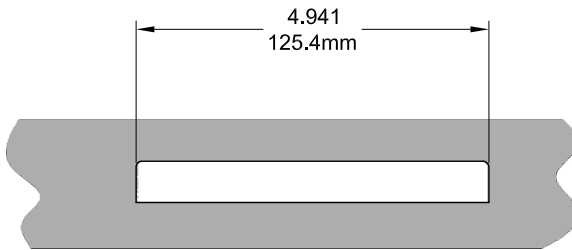

Eclipse Dyad Operator (Sill Mount)

Left Hand Shown , Cover Closed

132630R1 - LQS

Left Hand Shown , Cover Open

132630R1 - LQS

Left Hand Shown , No Cover

132630R1 - LQS

Cover Closed

Cover Open

Profile Cut Out

Product Name	Part Number	A (Arm Length)
Eclipse Dyad Operator , 4.5" , LH	132630SR1 - LQS	4.5"
Eclipse Dyad Operator , 4.5" , RH	132630SR1 - RQS	4.5"
Eclipse Dyad Operator , 4.75" , LH	132630R1 - LQS	4.75"
Eclipse Dyad Operator , 4.75" , RH	132630R1 - RQS	4.75"

Eclipse Handle/Cover

Right hand shown

Back Plate

Stud Bracket (Right Hand Shown)

Part Number	Material	Hand
70455	SST	RH
70456	SST	LH
190455	Steel	RH
190456	Steel	LH