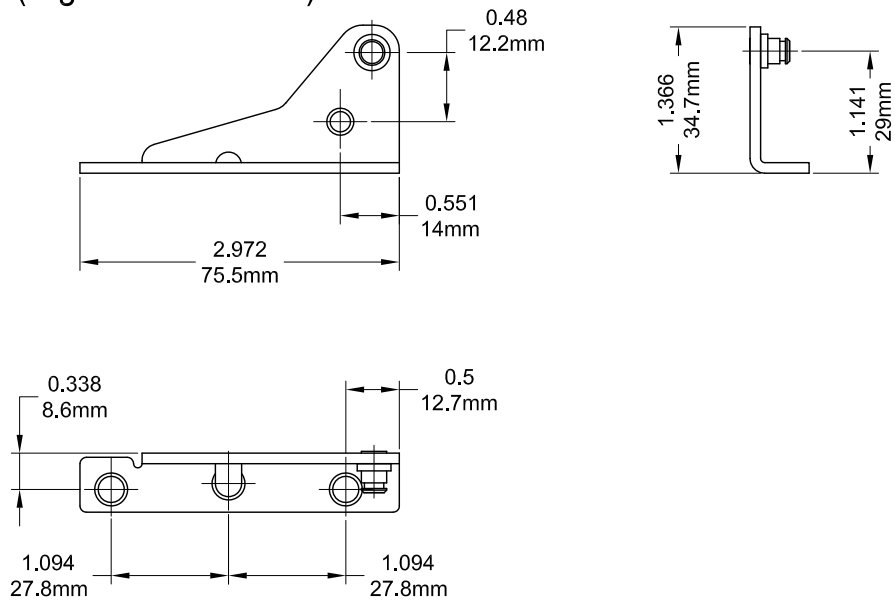

Cover Open

Profile Cut Out

Product Name	Part Number	A (Arm Length)
Eclipse Dyad Operator , 4.5" , LH	132630SR1 - LQS	4.5"
Eclipse Dyad Operator , 4.5" , RH	132630SR1 - RQS	4.5"
Eclipse Dyad Operator , 4.75" , LH	132630R1 - LQS	4.75"
Eclipse Dyad Operator , 4.75" , RH	132630R1 - RQS	4.75"

Eclipse Handle/Cover

Right hand shown

Back Plate

Stud Bracket (Right Hand Shown)

Part Number	Material	Hand
70455	SST	RH
70456	SST	LH
190455	Steel	RH
190456	Steel	LH