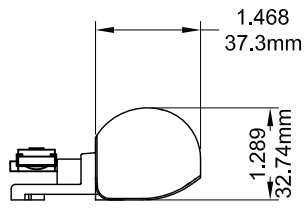

Eclipse Dyad Operator (Sill Mount)

Left Hand Shown , Cover Closed

132630R1 - LQS

Left Hand Shown , Cover Open

132630R1 - LQS

Left Hand Shown , No Cover

132630R1 - LQS

Cover Closed

Cover Open

Profile Cut Out

Product Name	Part Number	A (Arm Length)
Eclipse Dyad Operator , 4.5" , LH	132630SR1 - LQS	4.5"
Eclipse Dyad Operator , 4.5" , RH	132630SR1 - RQS	4.5"
Eclipse Dyad Operator , 4.75" , LH	132630R1 - LQS	4.75"
Eclipse Dyad Operator , 4.75" , RH	132630R1 - RQS	4.75"

Eclipse Handle/Cover

Right hand shown

Back Plate

Stud Bracket (Right Hand Shown)

Part Number	Material	Hand
70455	SST	RH
70456	SST	LH
190455	Steel	RH
190456	Steel	LH