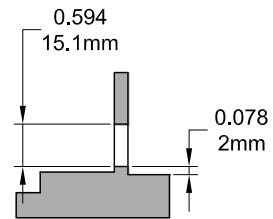

Eclipse Dyad Operator (Sill Mount)

Left Hand Shown , Cover Closed

132630R1 - LQS

Left Hand Shown , Cover Open

132630R1 - LQS

Left Hand Shown , No Cover

132630R1 - LQS

Cover Closed

Cover Open

Profile Cut Out

Product Name	Part Number	A (Arm Length)
Eclipse Dyad Operator , 4.5" , LH	132630SR1 - LQS	4.5"
Eclipse Dyad Operator , 4.5" , RH	132630SR1 - RQS	4.5"
Eclipse Dyad Operator , 4.75" , LH	132630R1 - LQS	4.75"
Eclipse Dyad Operator , 4.75" , RH	132630R1 - RQS	4.75"

Eclipse Handle/Cover

Right hand shown

Back Plate

Stud Bracket (Right Hand Shown)

Part Number	Material	Hand
70455	SST	RH
70456	SST	LH
190455	Steel	RH
190456	Steel	LH