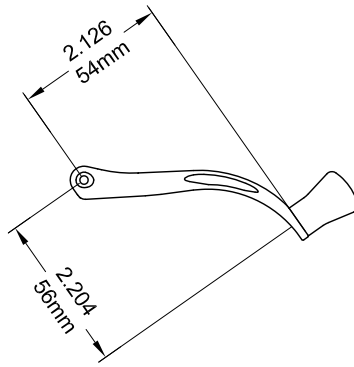

Eclipse Dyad Operator (Sill Mount)

Left Hand Shown , Cover Closed

132630R1 - LQS

Left Hand Shown , Cover Open

132630R1 - LQS

Left Hand Shown , No Cover

132630R1 - LQS

Cover Closed

Cover Open

Profile Cut Out

Product Name	Part Number	A (Arm Length)
Eclipse Dyad Operator , 4.5" , LH	132630SR1 - LQS	4.5"
Eclipse Dyad Operator , 4.5" , RH	132630SR1 - RQS	4.5"
Eclipse Dyad Operator , 4.75" , LH	132630R1 - LQS	4.75"
Eclipse Dyad Operator , 4.75" , RH	132630R1 - RQS	4.75"

Eclipse Handle/Cover

Right hand shown

Back Plate

Stud Bracket (Right Hand Shown)

Part Number	Material	Hand
70455	SST	RH
70456	SST	LH
190455	Steel	RH
190456	Steel	LH