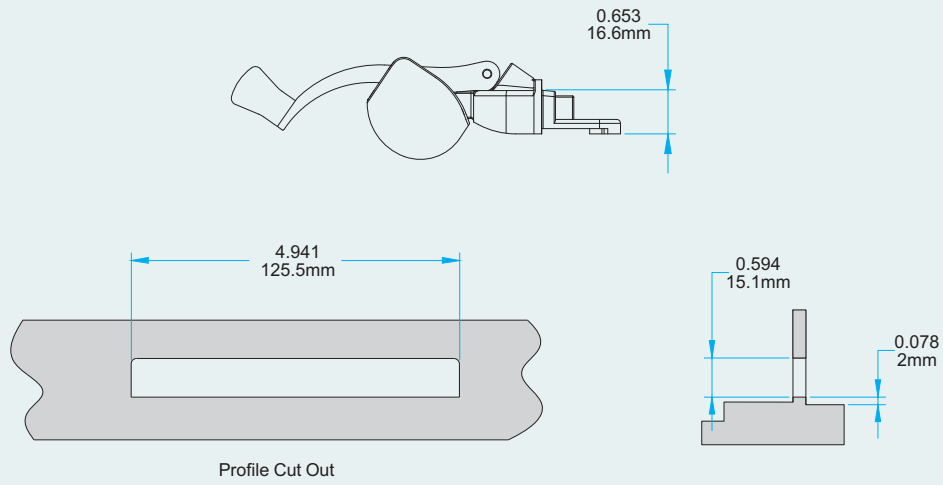

AWNING OPERATORS

Eclipse Awning Operator

Product Name	Part Number	"A"
12"Eclipse Awning Operator	132630R1-XC12R1	12"
8"Eclipse Awning Operator	132630R1-XC08	8"

Sash Hook 19080R1

Sash Hook 19081R1