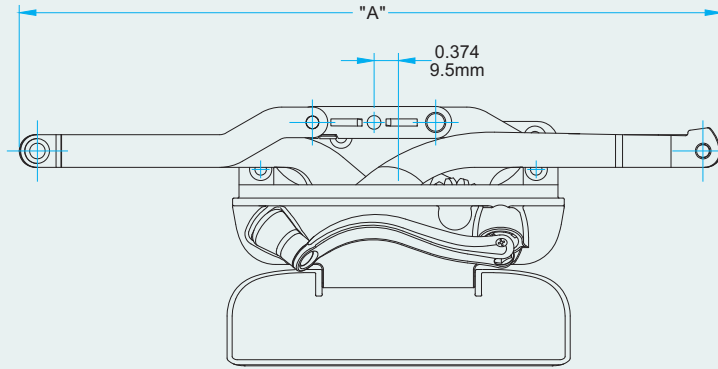

AWNING OPERATORS

Eclipse Awning Operator

Product Name	Part Number	"A"
12"Eclipse Awning Operator	132630R1-XC12R1	12"
8"Eclipse Awning Operator	132630R1-XC08	8"

Sash Hook 19080R1

Sash Hook 19081R1