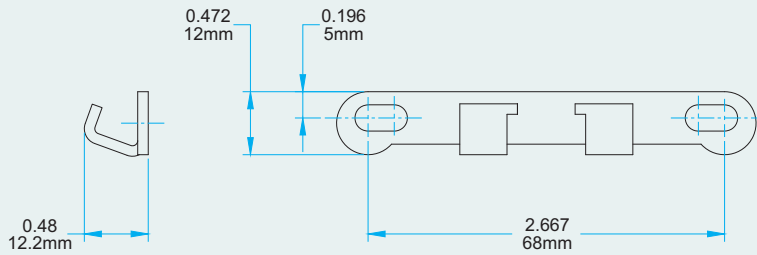

AWNING OPERATORS

Eclipse Awning Operator

Product Name	Part Number	"A"
12"Eclipse Awning Operator	132630R1-XC12R1	12"
8"Eclipse Awning Operator	132630R1-XC08	8"

Sash Hook 19080R1

Sash Hook 19081R1