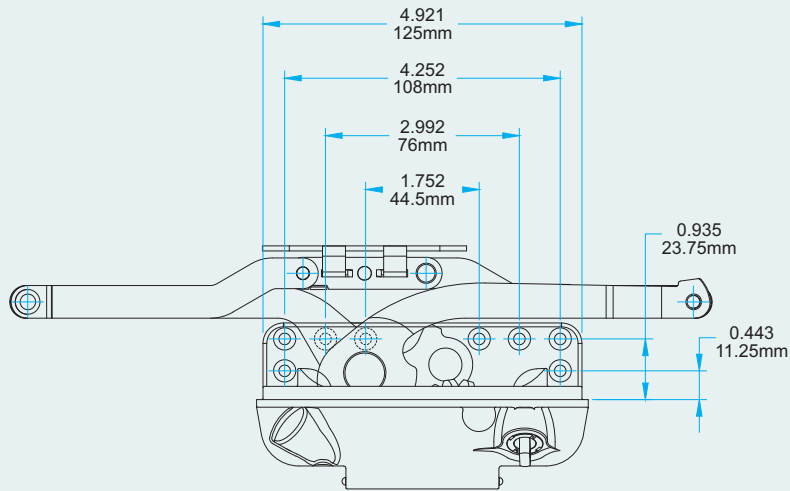

AWNING OPERATORS

Eclipse Awning Operator

Product Name	Part Number	"A"
12"Eclipse Awning Operator	132630R1-XC12R1	12"
8"Eclipse Awning Operator	132630R1-XC08	8"

Sash Hook 19080R1

Sash Hook 19081R1