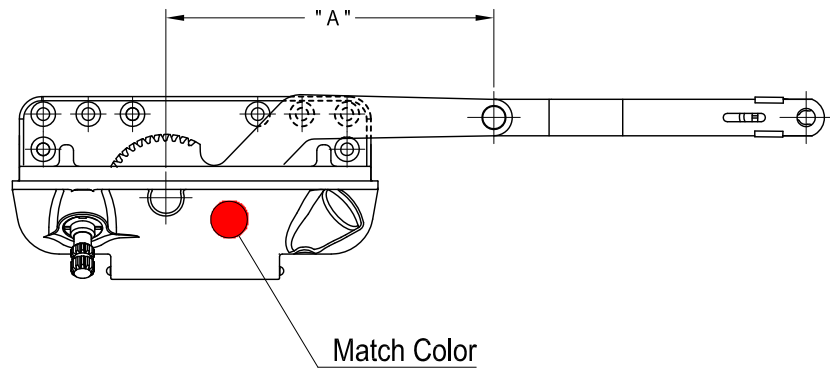

Decore Split Arm Operator

Product Name	Part Number	A (Arm Length)	Match Color
Decore Split Arm Operator , 4.5" , LH	132635S - LQX	4.5"	Red
Decore Split Arm Operator , 4.5" , RH	132635S - RQX	4.5"	Green
Decore Split Arm Operator , 4.75" , LH	132635 - LQX	4.75"	Red
Decore Split Arm Operator , 4.75" , RH	132635 - RQX	4.75"	Green

Profile Cut Out

Cover and Crank Match Color

Part Number	Match Color
132066R1	Green
132067R1	Red

132066R1 Shown

132067R1 Shown

Match Color

Back Plate

19026

19027

Stud Bracket (Right Hand Shown)

Part Number	Material	Hand
70455	SST	RH
70456	SST	LH
190455	Steel	RH
190456	Steel	LH