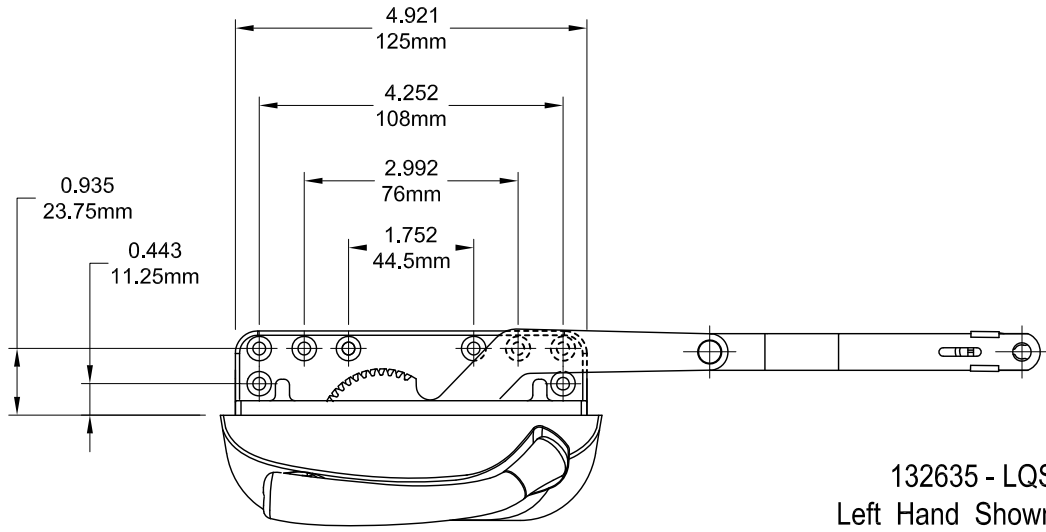

Decore Split Arm Operator

Product Name	Part Number	A (Arm Length)	Match Color
Decore Split Arm Operator , 4.5" , LH	132635S - LQX	4.5"	Red
Decore Split Arm Operator , 4.5" , RH	132635S - RQX	4.5"	Green
Decore Split Arm Operator , 4.75" , LH	132635 - LQX	4.75"	Red
Decore Split Arm Operator , 4.75" , RH	132635 - RQX	4.75"	Green

Profile Cut Out

Cover and Crank Match Color

Part Number	Match Color
132066R1	Green
132067R1	Red

132066R1 Shown

132067R1 Shown

Match Color

Back Plate

19026

19027

Stud Bracket (Right Hand Shown)

Part Number	Material	Hand
70455	SST	RH
70456	SST	LH
190455	Steel	RH
190456	Steel	LH