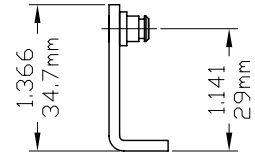

Decore Split Arm Operator

Product Name	Part Number	A (Arm Length)	Match Color
Decore Split Arm Operator , 4.5" , LH	132635S - LQX	4.5"	Red
Decore Split Arm Operator , 4.5" , RH	132635S - RQX	4.5"	Green
Decore Split Arm Operator , 4.75" , LH	132635 - LQX	4.75"	Red
Decore Split Arm Operator , 4.75" , RH	132635 - RQX	4.75"	Green

Profile Cut Out

Cover and Crank Match Color

Part Number	Match Color
132066R1	Green
132067R1	Red

132066R1 Shown

132067R1 Shown

Match Color

Back Plate

19026

19027

Stud Bracket (Right Hand Shown)

Part Number	Material	Hand
70455	SST	RH
70456	SST	LH
190455	Steel	RH
190456	Steel	LH