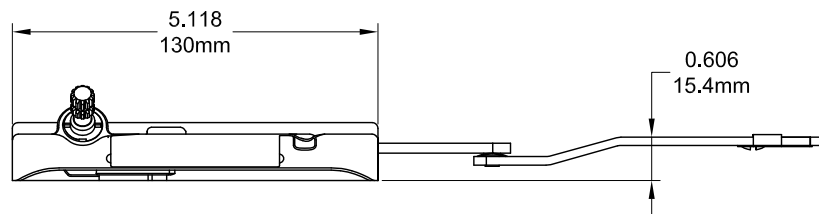

Decore Split Arm Operator

Product Name	Part Number	A (Arm Length)	Match Color
Decore Split Arm Operator , 4.5" , LH	132635S - LQX	4.5"	Red
Decore Split Arm Operator , 4.5" , RH	132635S - RQX	4.5"	Green
Decore Split Arm Operator , 4.75" , LH	132635 - LQX	4.75"	Red
Decore Split Arm Operator , 4.75" , RH	132635 - RQX	4.75"	Green

Profile Cut Out

Cover and Crank Match Color

Part Number	Match Color
132066R1	Green
132067R1	Red

132066R1 Shown

132067R1 Shown

Match Color

Back Plate

19026

19027

Stud Bracket (Right Hand Shown)

Part Number	Material	Hand
70455	SST	RH
70456	SST	LH
190455	Steel	RH
190456	Steel	LH