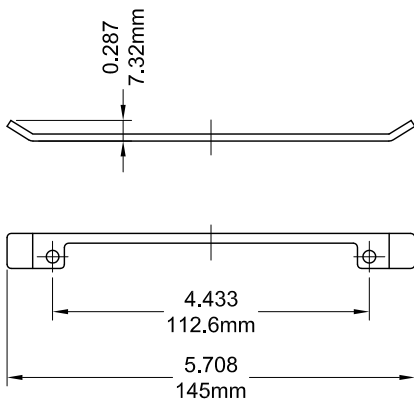

Decore Split Arm Operator

Product Name	Part Number	A (Arm Length)	Match Color
Decore Split Arm Operator , 4.5" , LH	132635S - LQX	4.5"	Red
Decore Split Arm Operator , 4.5" , RH	132635S - RQX	4.5"	Green
Decore Split Arm Operator , 4.75" , LH	132635 - LQX	4.75"	Red
Decore Split Arm Operator , 4.75" , RH	132635 - RQX	4.75"	Green

Profile Cut Out

Cover and Crank Match Color

Part Number	Match Color
132066R1	Green
132067R1	Red

132066R1 Shown

132067R1 Shown

Match Color

Back Plate

19026

19027

Stud Bracket (Right Hand Shown)

Part Number	Material	Hand
70455	SST	RH
70456	SST	LH
190455	Steel	RH
190456	Steel	LH