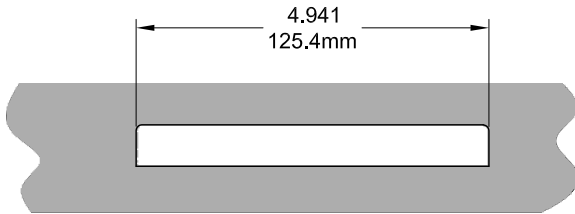

Decore Split Arm Operator

Product Name	Part Number	A (Arm Length)	Match Color
Decore Split Arm Operator , 4.5" , LH	132635S - LQX	4.5"	Red
Decore Split Arm Operator , 4.5" , RH	132635S - RQX	4.5"	Green
Decore Split Arm Operator , 4.75" , LH	132635 - LQX	4.75"	Red
Decore Split Arm Operator , 4.75" , RH	132635 - RQX	4.75"	Green

Profile Cut Out

Cover and Crank Match Color

Part Number	Match Color
132066R1	Green
132067R1	Red

132066R1 Shown

132067R1 Shown

Match Color

Back Plate

19026