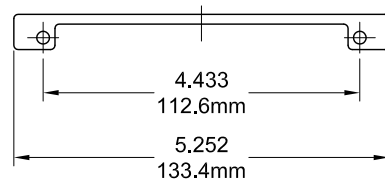

Decore Split Arm Operator

Product Name	Part Number	A (Arm Length)	Match Color
Decore Split Arm Operator , 4.5" , LH	132635S - LQX	4.5"	Red
Decore Split Arm Operator , 4.5" , RH	132635S - RQX	4.5"	Green
Decore Split Arm Operator , 4.75" , LH	132635 - LQX	4.75"	Red
Decore Split Arm Operator , 4.75" , RH	132635 - RQX	4.75"	Green

Profile Cut Out

Cover and Crank Match Color

Part Number	Match Color
132066R1	Green
132067R1	Red

132066R1 Shown

132067R1 Shown

Match Color

Back Plate

19026

19027

Stud Bracket (Right Hand Shown)

Part Number	Material	Hand
70455	SST	RH
70456	SST	LH
190455	Steel	RH
190456	Steel	LH