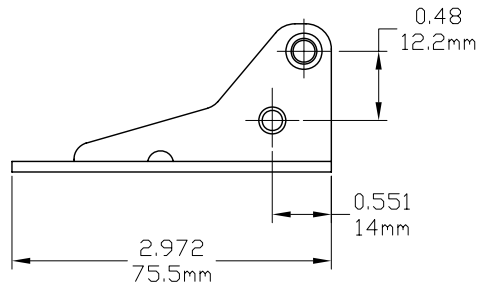

Decore Split Arm Operator

Product Name	Part Number	A (Arm Length)	Match Color
Decore Split Arm Operator , 4.5" , LH	132635S - LQX	4.5"	Red
Decore Split Arm Operator , 4.5" , RH	132635S - RQX	4.5"	Green
Decore Split Arm Operator , 4.75" , LH	132635 - LQX	4.75"	Red
Decore Split Arm Operator , 4.75" , RH	132635 - RQX	4.75"	Green

Profile Cut Out

Cover and Crank Match Color

Part Number	Match Color
132066R1	Green
132067R1	Red

132066R1 Shown

132067R1 Shown

Match Color

Back Plate

19026

19027

Stud Bracket (Right Hand Shown)

Part Number	Material	Hand
70455	SST	RH
70456	SST	LH
190455	Steel	RH
190456	Steel	LH