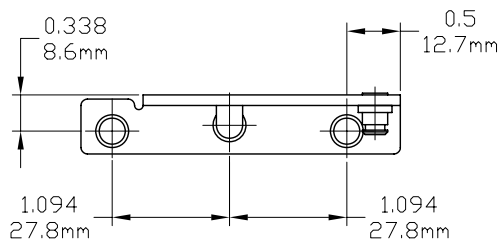

Decore Split Arm Operator

Product Name	Part Number	A (Arm Length)	Match Color
Decore Split Arm Operator , 4.5" , LH	132635S - LQX	4.5"	Red
Decore Split Arm Operator , 4.5" , RH	132635S - RQX	4.5"	Green
Decore Split Arm Operator , 4.75" , LH	132635 - LQX	4.75"	Red
Decore Split Arm Operator , 4.75" , RH	132635 - RQX	4.75"	Green

Profile Cut Out

Cover and Crank Match Color

Part Number	Match Color
132066R1	Green
132067R1	Red

132066R1 Shown

132067R1 Shown

Match Color

Back Plate

19026

19027

Stud Bracket (Right Hand Shown)

Part Number	Material	Hand
70455	SST	RH
70456	SST	LH
190455	Steel	RH
190456	Steel	LH