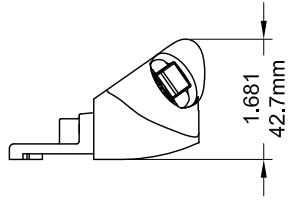

Decore Split Arm Operator

Product Name	Part Number	A (Arm Length)	Match Color
Decore Split Arm Operator , 4.5" , LH	132635S - LQX	4.5"	Red
Decore Split Arm Operator , 4.5" , RH	132635S - RQX	4.5"	Green
Decore Split Arm Operator , 4.75" , LH	132635 - LQX	4.75"	Red
Decore Split Arm Operator , 4.75" , RH	132635 - RQX	4.75"	Green

Profile Cut Out

Cover and Crank Match Color

Part Number	Match Color
132066R1	Green
132067R1	Red

132066R1 Shown

132067R1 Shown

Match Color

Back Plate

19026

19027

Stud Bracket (Right Hand Shown)

Part Number	Material	Hand
70455	SST	RH
70456	SST	LH
190455	Steel	RH
190456	Steel	LH