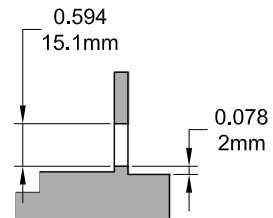

Decore Split Arm Operator

Product Name	Part Number	A (Arm Length)	Match Color
Decore Split Arm Operator , 4.5" , LH	132635S - LQX	4.5"	Red
Decore Split Arm Operator , 4.5" , RH	132635S - RQX	4.5"	Green
Decore Split Arm Operator , 4.75" , LH	132635 - LQX	4.75"	Red
Decore Split Arm Operator , 4.75" , RH	132635 - RQX	4.75"	Green

Profile Cut Out

Cover and Crank Match Color

Part Number	Match Color
132066R1	Green
132067R1	Red

132066R1 Shown

132067R1 Shown

Match Color

Back Plate

19026

19027

Stud Bracket (Right Hand Shown)

Part Number	Material	Hand
70455	SST	RH
70456	SST	LH
190455	Steel	RH
190456	Steel	LH