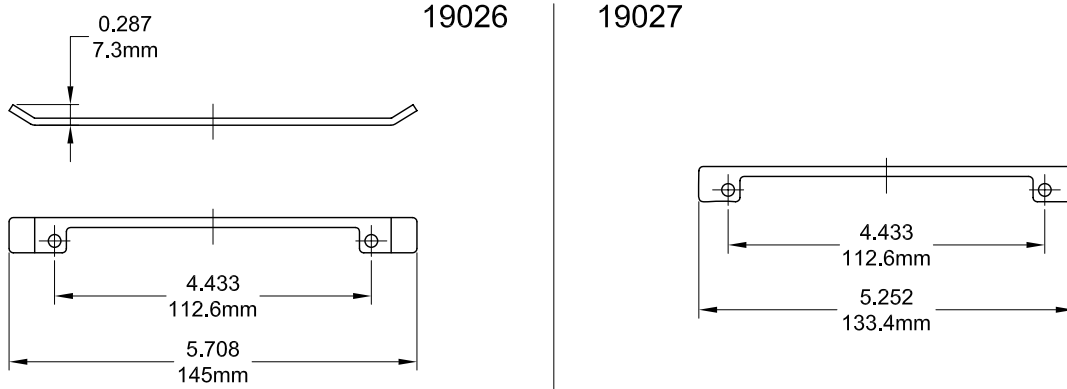

Decore Scissor Awning Operator

Cover and Crank
132066R1

Profile Cut Out

Product Name	Part Number
Decore Scissor Awning Operator , 15"	132635-SC15

Back Plate

Track 190030 / 70030

Slider Piece 20070