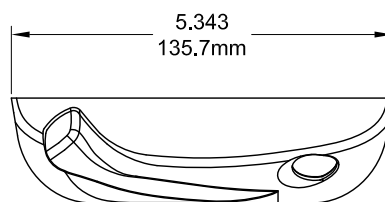

Decore Scissor Awning Operator

Cover and Crank
132066R1

Profile Cut Out

Product Name	Part Number
Decore Scissor Awning Operator , 15"	132635-SC15

Back Plate

Track 190030 / 70030

Slider Piece 20070