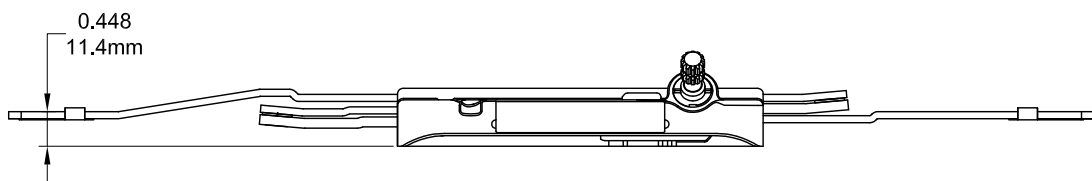

Decore Scissor Awning Operator

Cover and Crank
132066R1

Profile Cut Out

Product Name	Part Number
Decore Scissor Awning Operator , 15"	132635-SC15

Back Plate

Track 190030 / 70030

Slider Piece 20070