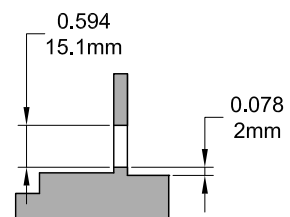

Decore Scissor Awning Operator

Cover and Crank
132066R1

Profile Cut Out

Product Name	Part Number
Decore Scissor Awning Operator , 15"	132635-SC15

Back Plate

Track 190030 / 70030

Slider Piece 20070