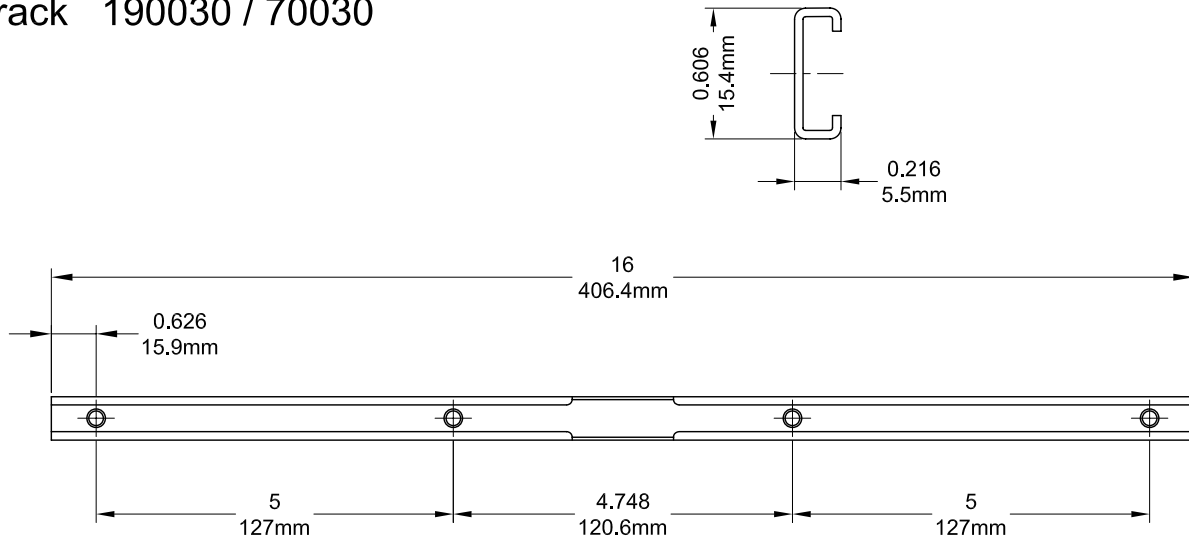

Decore Scissor Awning Operator

Cover and Crank
132066R1

Profile Cut Out

Product Name	Part Number
Decore Scissor Awning Operator , 15"	132635-SC15

Back Plate

Track 190030 / 70030

Slider Piece 20070