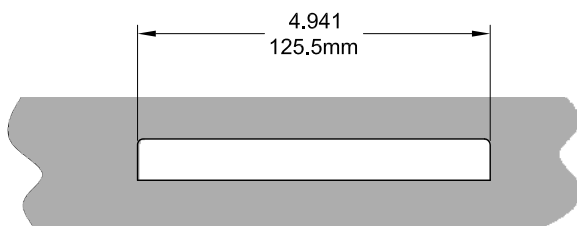

Decore Scissor Awning Operator

Cover and Crank
132066R1

Profile Cut Out

Product Name	Part Number
Decore Scissor Awning Operator , 15"	132635-SC15

Back Plate

Track 190030 / 70030

Slider Piece 20070