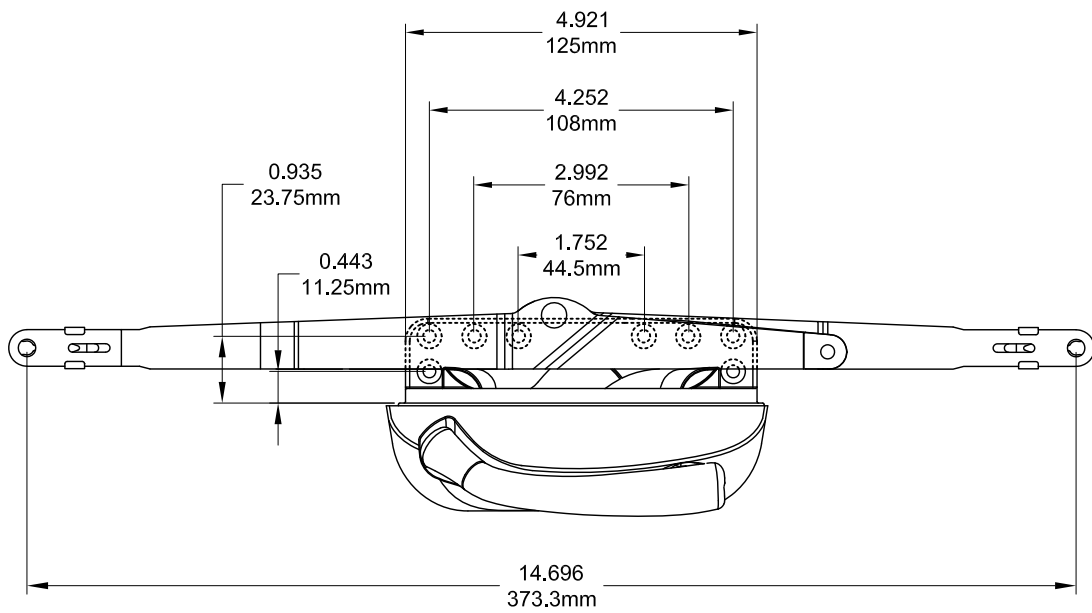

Decore Scissor Awning Operator

Cover and Crank
132066R1

Profile Cut Out

Product Name	Part Number
Decore Scissor Awning Operator , 15"	132635-SC15

Back Plate

Track 190030 / 70030

Slider Piece 20070