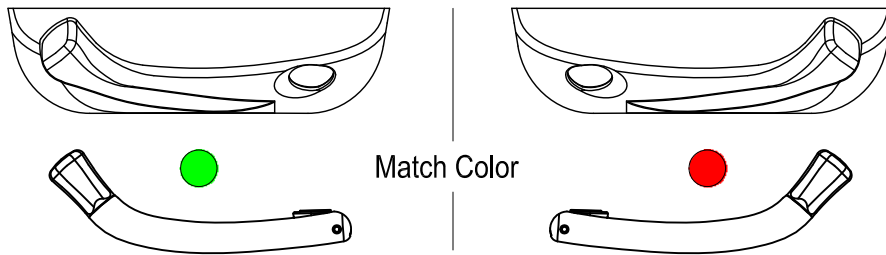

Decore Reverse Dyad Operator (Sill Mount)

Product Name	Part Number	A (Arm Length)	Match Color
Decore Dyad Operator , 4.5" , LH	132635S - LQSW	4.5"	Red
Decore Dyad Operator , 4.5" , RH	132635S - RQSW	4.5"	Green
Decore Dyad Operator , 4.75" , LH	132635 - LQSW	4.75"	Red
Decore Dyad Operator , 4.75" , RH	132635 - RQSW	4.75"	Green

Cover and Crank Match Color

Part Number	Match Color
132066R1	Green
132067R1	Red

132066R1 Shown

132067R1 Shown

Back Plate

Stud Bracket 19048 (Non-Hand)