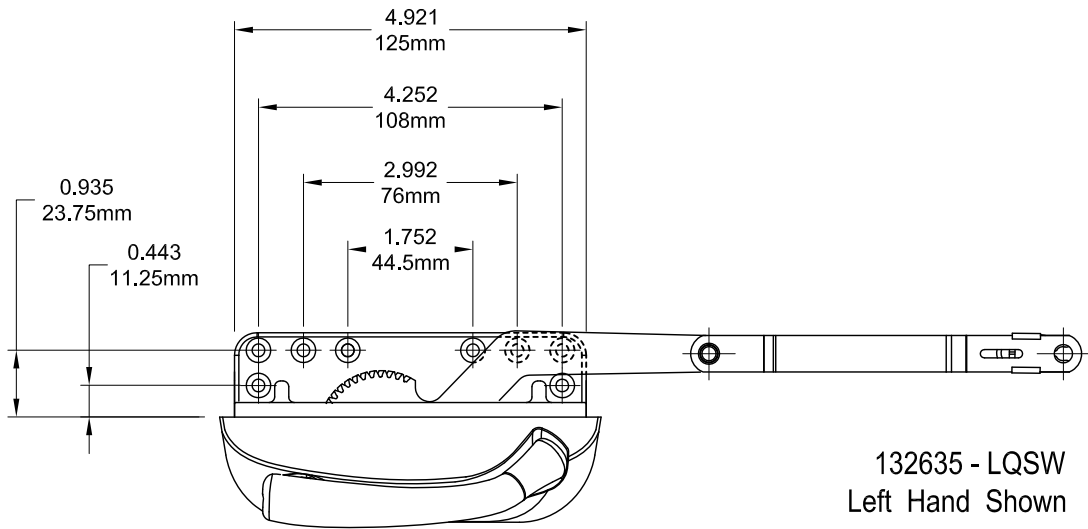

Decore Reverse Dyad Operator (Sill Mount)

Product Name	Part Number	A (Arm Length)	Match Color
Decore Dyad Operator , 4.5" , LH	132635S - LQSW	4.5"	Red
Decore Dyad Operator , 4.5" , RH	132635S - RQSW	4.5"	Green
Decore Dyad Operator , 4.75" , LH	132635 - LQSW	4.75"	Red
Decore Dyad Operator , 4.75" , RH	132635 - RQSW	4.75"	Green

Cover and Crank Match Color

Part Number	Match Color
132066R1	Green
132067R1	Red

132066R1 Shown

132067R1 Shown

Back Plate

Stud Bracket 19048 (Non-Hand)