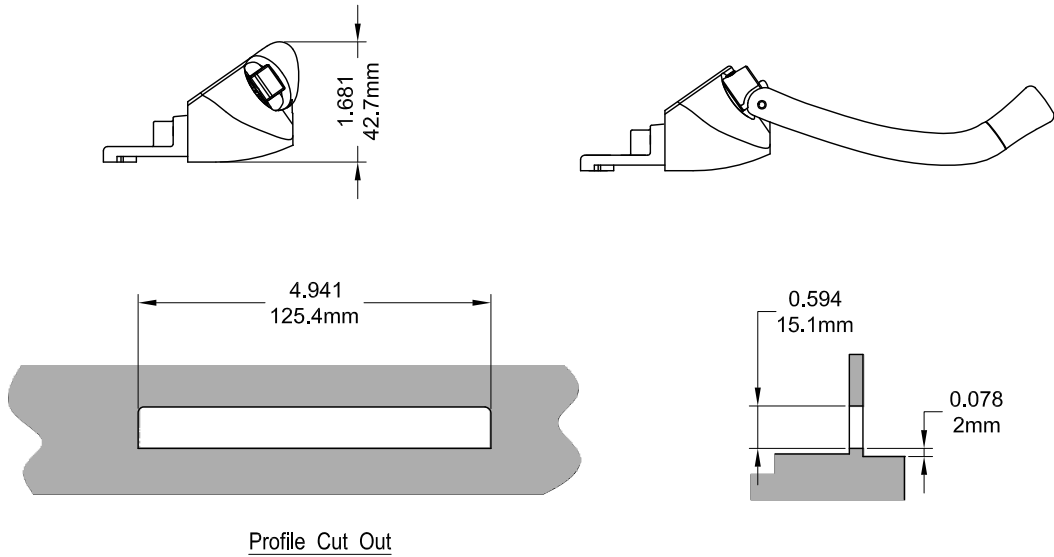

Decore Reverse Dyad Operator (Sill Mount)

Product Name	Part Number	A (Arm Length)	Match Color
Decore Dyad Operator , 4.5" , LH	132635S - LQSW	4.5"	Red
Decore Dyad Operator , 4.5" , RH	132635S - RQSW	4.5"	Green
Decore Dyad Operator , 4.75" , LH	132635 - LQSW	4.75"	Red
Decore Dyad Operator , 4.75" , RH	132635 - RQSW	4.75"	Green

Cover and Crank Match Color

Part Number	Match Color
132066R1	Green
132067R1	Red

132066R1 Shown

132067R1 Shown

Back Plate

Stud Bracket 19048 (Non-Hand)