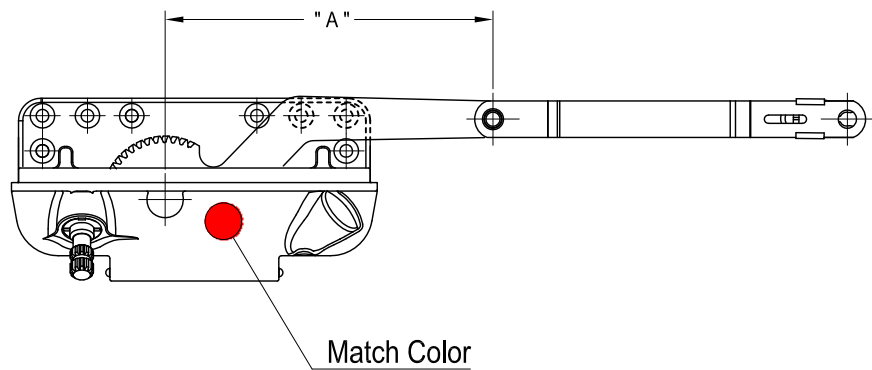

Decore Reverse Dyad Operator (Sill Mount)

Product Name	Part Number	A (Arm Length)	Match Color
Decore Dyad Operator , 4.5" , LH	132635S - LQSW	4.5"	Red
Decore Dyad Operator , 4.5" , RH	132635S - RQSW	4.5"	Green
Decore Dyad Operator , 4.75" , LH	132635 - LQSW	4.75"	Red
Decore Dyad Operator , 4.75" , RH	132635 - RQSW	4.75"	Green

Cover and Crank Match Color

Part Number	Match Color
132066R1	Green
132067R1	Red

132066R1 Shown

132067R1 Shown

Back Plate

Stud Bracket 19048 (Non-Hand)