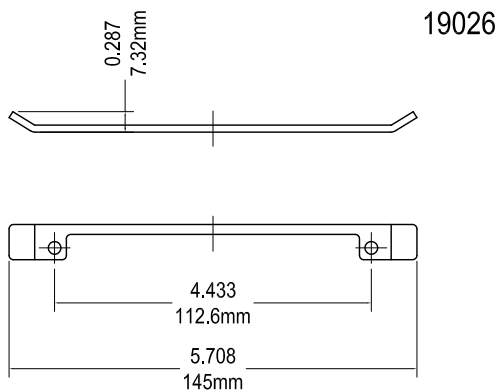

Decore Reverse Dyad Operator (Sill Mount)

Product Name	Part Number	A (Arm Length)	Match Color
Decore Dyad Operator , 4.5" , LH	132635S - LQSW	4.5"	Red
Decore Dyad Operator , 4.5" , RH	132635S - RQSW	4.5"	Green
Decore Dyad Operator , 4.75" , LH	132635 - LQSW	4.75"	Red
Decore Dyad Operator , 4.75" , RH	132635 - RQSW	4.75"	Green

Cover and Crank Match Color

Part Number	Match Color
132066R1	Green
132067R1	Red

132066R1 Shown

132067R1 Shown

Back Plate

Stud Bracket 19048 (Non-Hand)