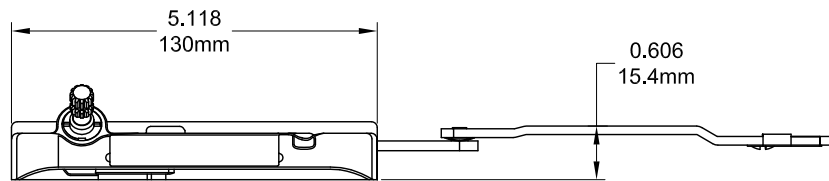

Decore Reverse Dyad Operator (Sill Mount)

Product Name	Part Number	A (Arm Length)	Match Color
Decore Dyad Operator , 4.5" , LH	132635S - LQSW	4.5"	Red
Decore Dyad Operator , 4.5" , RH	132635S - RQSW	4.5"	Green
Decore Dyad Operator , 4.75" , LH	132635 - LQSW	4.75"	Red
Decore Dyad Operator , 4.75" , RH	132635 - RQSW	4.75"	Green

Cover and Crank Match Color

Part Number	Match Color
132066R1	Green
132067R1	Red

132066R1 Shown

132067R1 Shown

Back Plate

Stud Bracket 19048 (Non-Hand)