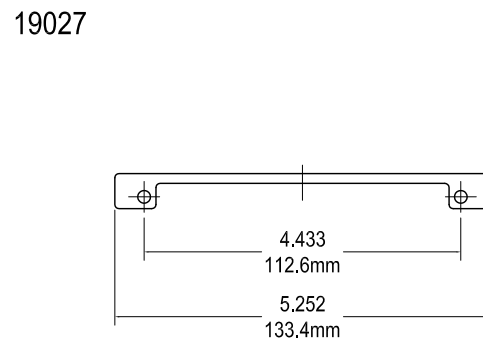

Decore Reverse Dyad Operator (Sill Mount)

Product Name	Part Number	A (Arm Length)	Match Color
Decore Dyad Operator , 4.5" , LH	132635S - LQSW	4.5"	Red
Decore Dyad Operator , 4.5" , RH	132635S - RQSW	4.5"	Green
Decore Dyad Operator , 4.75" , LH	132635 - LQSW	4.75"	Red
Decore Dyad Operator , 4.75" , RH	132635 - RQSW	4.75"	Green

Cover and Crank Match Color

Part Number	Match Color
132066R1	Green
132067R1	Red

132066R1 Shown

132067R1 Shown

Back Plate

Stud Bracket 19048 (Non-Hand)