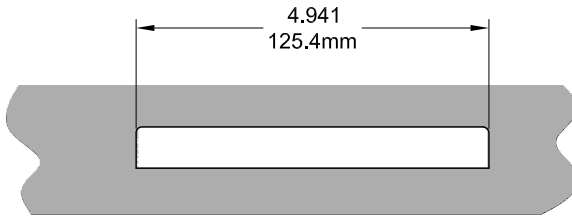

# Decore Dyad Operator (Sill Mount)

Product Name	Part Number	A (Arm Length)	Match Color
Decore Dyad Operator , 4.5" , LH	132635S - LQS	4.5"	Red
Decore Dyad Operator , 4.5" , RH	132635S - RQS	4.5"	Green
Decore Dyad Operator , 4.75" , LH	132635 - LQS	4.75"	Red
Decore Dyad Operator , 4.75" , RH	132635 - RQS	4.75"	Green

Profile Cut Out