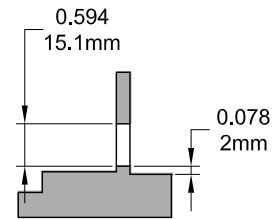

# Decore Dyad Operator (Sill Mount)

Product Name	Part Number	A (Arm Length)	Match Color
Decore Dyad Operator , 4.5" , LH	132635S - LQS	4.5"	Red
Decore Dyad Operator , 4.5" , RH	132635S - RQS	4.5"	Green
Decore Dyad Operator , 4.75" , LH	132635 - LQS	4.75"	Red
Decore Dyad Operator , 4.75" , RH	132635 - RQS	4.75"	Green