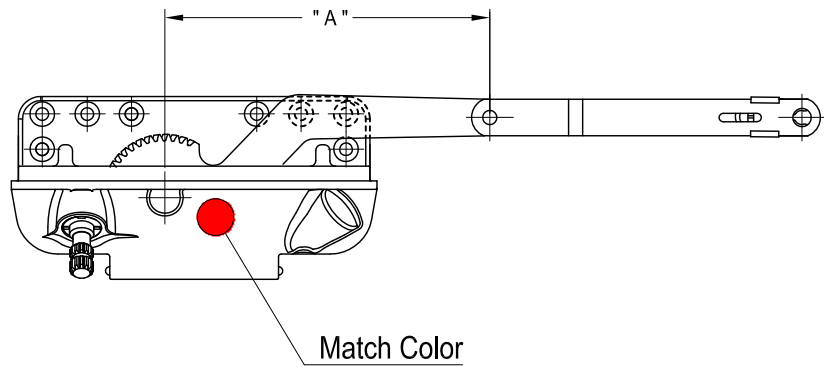

# Decore Dyad Operator (Sill Mount)

Product Name	Part Number	A (Arm Length)	Match Color
Decore Dyad Operator , 4.5" , LH	132635S - LQS	4.5"	Red
Decore Dyad Operator , 4.5" , RH	132635S - RQS	4.5"	Green
Decore Dyad Operator , 4.75" , LH	132635 - LQS	4.75"	Red
Decore Dyad Operator , 4.75" , RH	132635 - RQS	4.75"	Green

Profile Cut Out