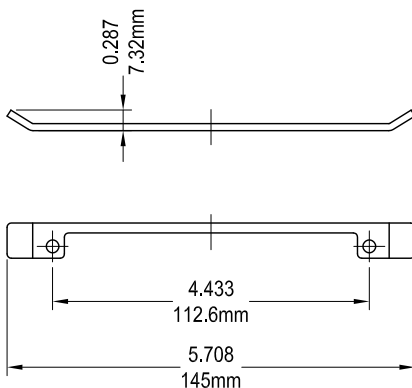

# Decore Dyad Operator (Sill Mount)

Product Name	Part Number	A (Arm Length)	Match Color
Decore Dyad Operator , 4.5" , LH	132635S - LQS	4.5"	Red
Decore Dyad Operator , 4.5" , RH	132635S - RQS	4.5"	Green
Decore Dyad Operator , 4.75" , LH	132635 - LQS	4.75"	Red
Decore Dyad Operator , 4.75" , RH	132635 - RQS	4.75"	Green

### Back Plate

19026

19027

# Stud Bracket (Right Hand Shown)

Part Number	Material	Hand
70455	SST	RH
70456	SST	LH
190455	Steel	RH
190456	Steel	LH