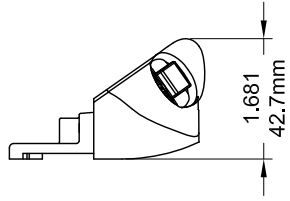

# Decore Dyad Operator (Sill Mount)

Product Name	Part Number	A (Arm Length)	Match Color
Decore Dyad Operator , 4.5" , LH	132635S - LQS	4.5"	Red
Decore Dyad Operator , 4.5" , RH	132635S - RQS	4.5"	Green
Decore Dyad Operator , 4.75" , LH	132635 - LQS	4.75"	Red
Decore Dyad Operator , 4.75" , RH	132635 - RQS	4.75"	Green