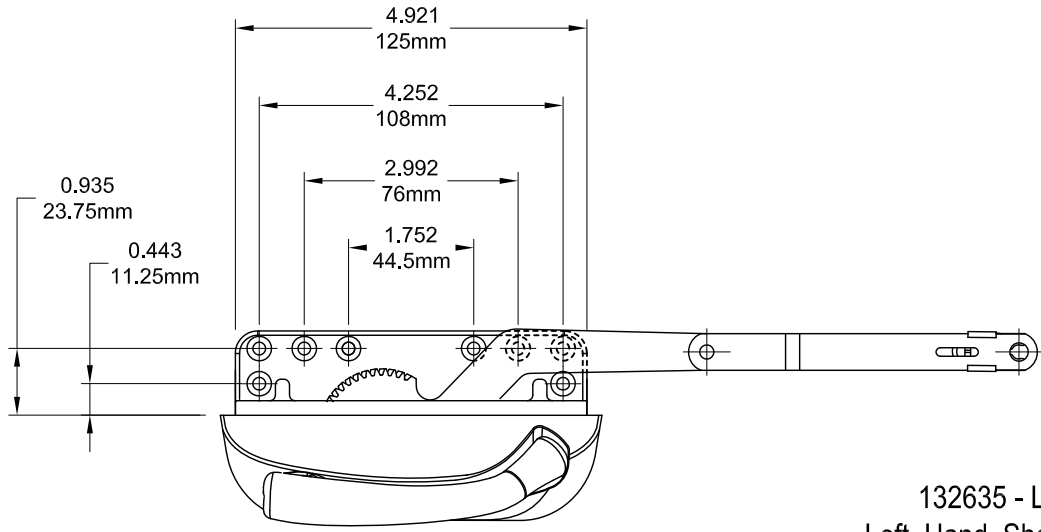

# Decore Dyad Operator (Sill Mount)

Product Name	Part Number	A (Arm Length)	Match Color
Decore Dyad Operator , 4.5" , LH	132635S - LQS	4.5"	Red
Decore Dyad Operator , 4.5" , RH	132635S - RQS	4.5"	Green
Decore Dyad Operator , 4.75" , LH	132635 - LQS	4.75"	Red
Decore Dyad Operator , 4.75" , RH	132635 - RQS	4.75"	Green

Profile Cut Out

### Cover and Crank Match Color

Part Number	Match Color
132066R1	Green
132067R1	Red

132066R1 Shown

132067R1 Shown

Match Color

### Back Plate

19026

19027