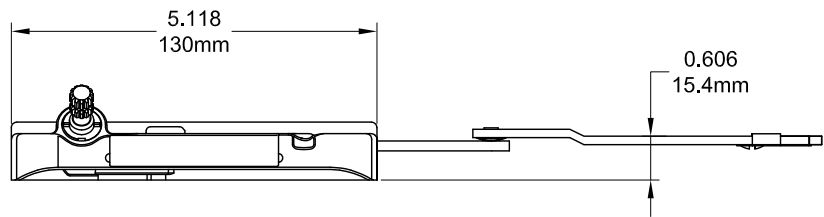

# Decore Dyad Operator (Sill Mount)

Product Name	Part Number	A (Arm Length)	Match Color
Decore Dyad Operator , 4.5" , LH	132635S - LQS	4.5"	Red
Decore Dyad Operator , 4.5" , RH	132635S - RQS	4.5"	Green
Decore Dyad Operator , 4.75" , LH	132635 - LQS	4.75"	Red
Decore Dyad Operator , 4.75" , RH	132635 - RQS	4.75"	Green