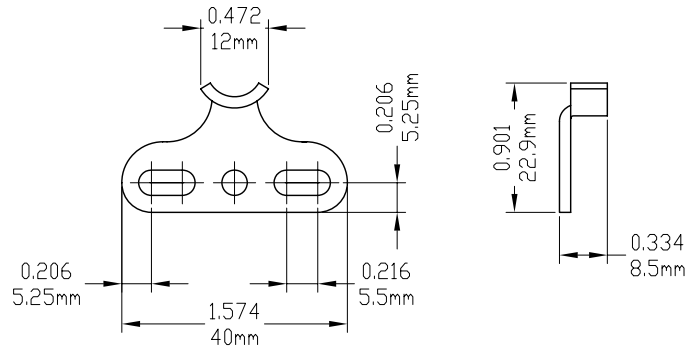

Awning Keeper

| Part Number | Material | Hand |
|-------------|----------|------|
| 19059 | Steel | Non |

| Part Number | Material | Hand |
|-------------|----------|------|
| 19060 | Steel | Non |

| Part Number | Material | Hand |
|-------------|----------|------|
| 19061 | Steel | Non |