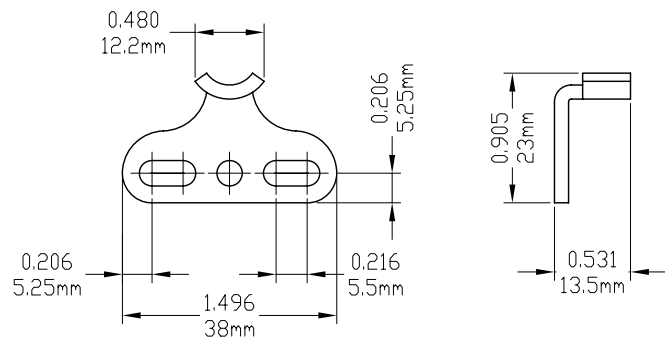

Awning Keeper

| Part Number | Material | Hand |
|-------------|----------|------|
| 19059 | Steel | Non |

| Part Number | Material | Hand |
|-------------|----------|------|
| 19060 | Steel | Non |

| Part Number | Material | Hand |
|-------------|----------|------|
| 19061 | Steel | Non |