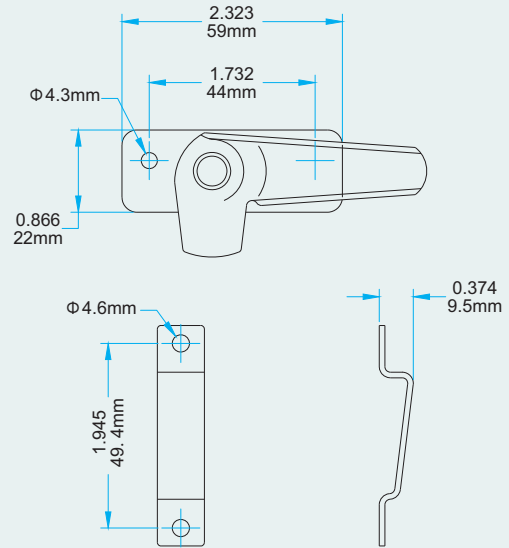

Awning Level Lock

Part Number	Model	Hand
132-678R1	Stell	Non
132-777R1	SST	Non

Hopper Hinge -Sidemount

Hopper Hinge L/H and R/H

Part Number	Model
132-680	Stell
132-7800	SST