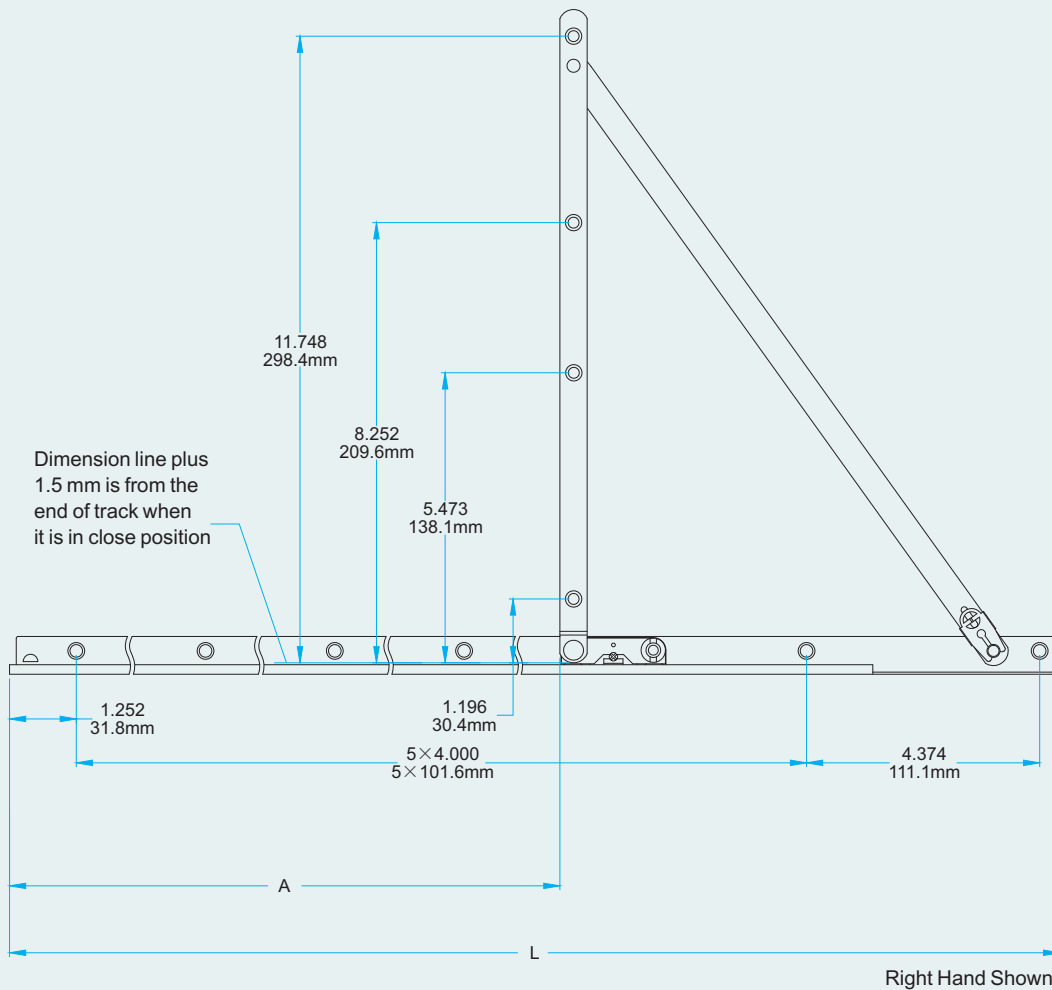

26"Awning Two Bar Hinge

Part Number	Product Name	"A"	"L"	Material	Hand
19026-SAC-01	Two Bar Hinge,26",Standard,Adjustable,Clip-on,LH	16.626"	26"	Steel	LH
19026-SAC-00	Two Bar Hinge,26",Standard,Adjustable,Clip-on,RH	16.626"	26"	Steel	RH
7026-SAC-01	Two Bar Hinge,26",Standard,Adjustable,Clip-on,SST,LH	16.626"	26"	SST	LH
7026-SAC-00	Two Bar Hinge,26",Standard,Adjustable,Clip-on,SST,RH	16.626"	26"	SST	RH
19026-SNC-01	Two Bar Hinge,26",Standard,Non-Adjustable,Clip-on,LH	16.626"	26"	Steel	LH
19026-SNC-00	Two Bar Hinge,26",Standard,Non-Adjustable,Clip-on,RH	16.626"	26"	Steel	RH
7026-SNC-01	Two Bar Hinge,26",Standard,Non-Adjustable,Clip-on,SST,LH	16.626"	26"	SST	LH
7026-SNC-00	Two Bar Hinge,26",Standard,Non-Adjustable,Clip-on,SST,RH	16.626"	26"	SST	RH