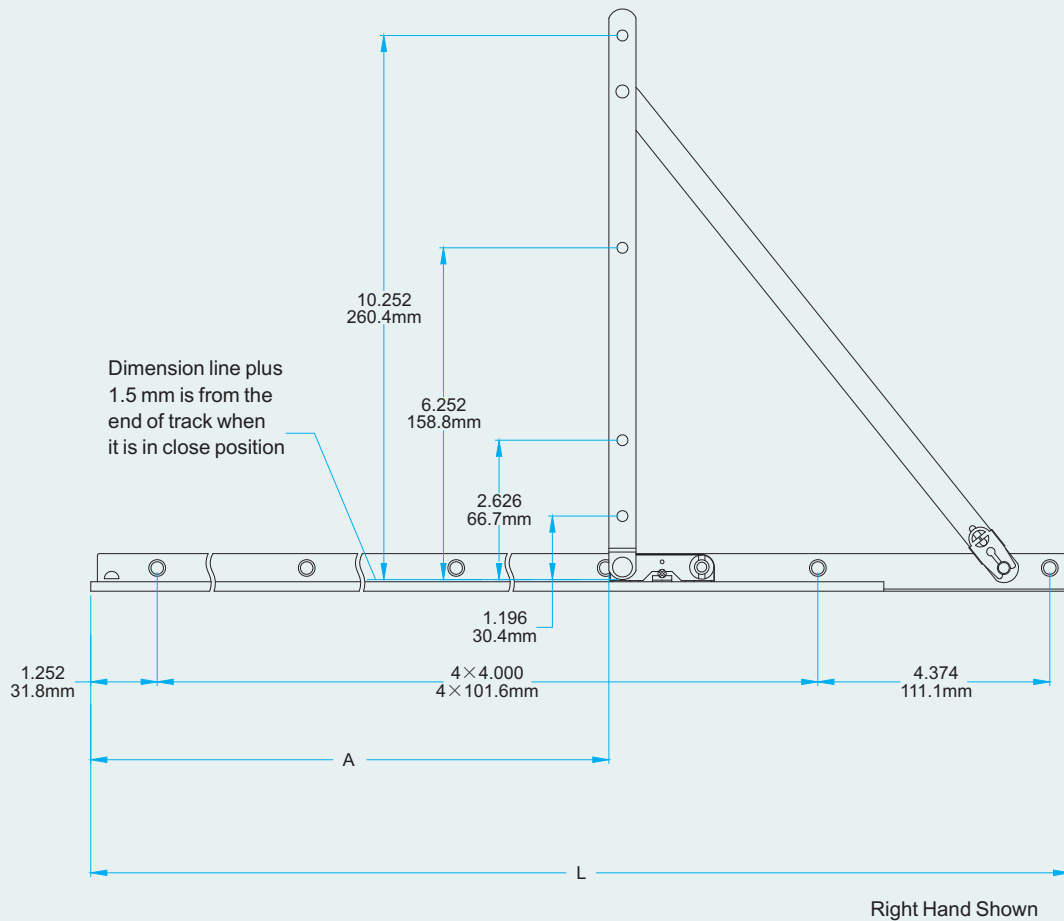

22"Awning Two Bar Hinge

3. Two Bar Hinges

Part Number	Product Name	"A"	"L"	Material	Hand
19022-SAC-01	Two Bar Hinge,22",Standard,Adjustable,Clip-on,LH	13.311"	22"	Steel	LH
19022-SAC-00	Two Bar Hinge,22",Standard,Adjustable,Clip-on,RH	13.311"	22"	Steel	RH
7022-SAC-01	Two Bar Hinge,22",Standard,Adjustable,Clip-on,SST,LH	13.311"	22"	SST	LH
7022-SAC-00	Two Bar Hinge,22",Standard,Adjustable,Clip-on,SST,RH	13.311"	22"	SST	RH
19022-SNC-01	Two Bar Hinge,22",Standard,Non-Adjustable,Clip-on,LH	13.311"	22"	Steel	LH
19022-SNC-00	Two Bar Hinge,22",Standard,Non-Adjustable,Clip-on,RH	13.311"	22"	Steel	RH
7022-SNC-01	Two Bar Hinge,22",Standard,Non-Adjustable,Clip-on,SST,LH	13.311"	22"	SST	LH
7022-SNC-00	Two Bar Hinge,22",Standard,Non-Adjustable,Clip-on,SST,RH	13.311"	22"	SST	RH