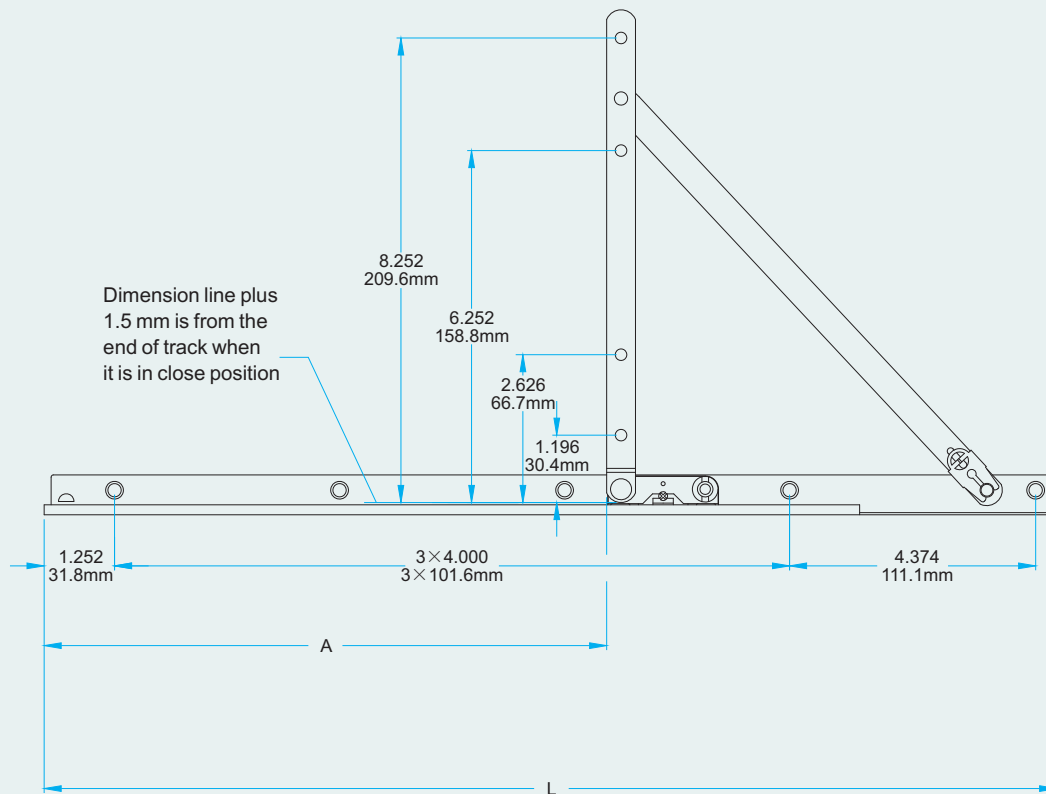

18"Awning Two Bar Hinge

Right Hand Shown

Part Number	Product Name	"A"	"L"	Material	Hand
9018-SAC-01	Two Bar Hinge, 18", Standard, Adjustable, Clip-on, LH	10"	18"	Steel	LH
19018-SAC-00	Two Bar Hinge, 18", Standard, Adjustable, Clip-on, RH	10"	18"	Steel	RH
7018-SAC-01	Two Bar Hinge, 18", Standard, Adjustable, Clip-on, SST, LH	10"	18"	SST	LH
7018-SAC-00	Two Bar Hinge, 18", Standard, Adjustable, Clip-on, SST, RH	10"	18"	SST	RH
19018-SNC-01	Two Bar Hinge, 18", Standard, Non-Adjustable, Clip-on, LH	10"	18"	Steel	LH
19018-SNC-00	Two Bar Hinge, 18", Standard, Non-Adjustable, Clip-on, RH	10"	18"	Steel	RH
7018-SNC-01	Two Bar Hinge, 18", Standard, Non-Adjustable, Clip-on, SST, LH	10"	18"	SST	LH
7018-SNC-00	Two Bar Hinge, 18", Standard, Non-Adjustable, Clip-on, SST, RH	10"	18"	SST	RH