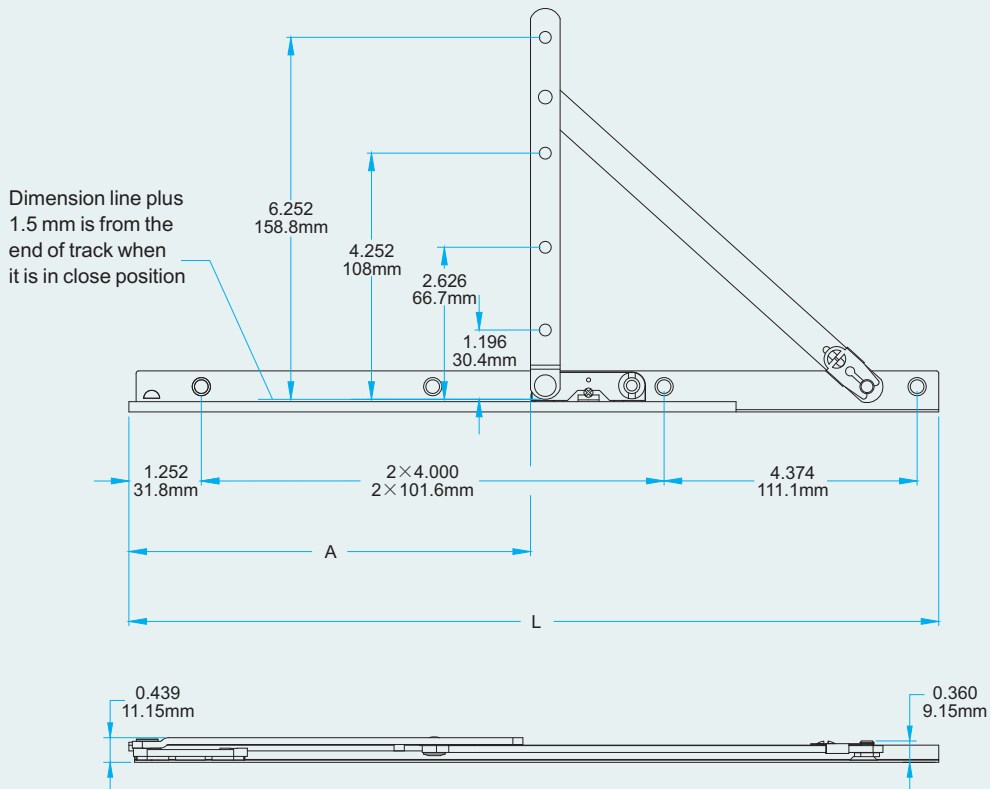

14"Awning Two Bar Hinge

Part Number	Product Name	"A"	"L"	Material	Hand
19014-SAC-01	Two Bar Hinge, 14", Standard, Adjustable, Clip-on, LH	6.941"	14"	Steel	LH
19014-SAC-00	Two Bar Hinge, 14", Standard, Adjustable, Clip-on, RH	6.941"	14"	Steel	RH
7014-SAC-01	Two Bar Hinge, 14", Standard, Adjustable, Clip-on, SST, LH	6.941"	14"	SST	LH
7014-SAC-00	Two Bar Hinge, 14", Standard, Adjustable, Clip-on, SST, RH	6.941"	14"	SST	RH
19014-SNC-01	Two Bar Hinge, 14", Standard, Non-Adjustable, Clip-on, LH	6.941"	14"	Steel	LH
19014-SNC-00	Two Bar Hinge, 14", Standard, Non-Adjustable, Clip-on, RH	6.941"	14"	Steel	RH
7014-SNC-01	Two Bar Hinge, 14", Standard, Non-Adjustable, Clip-on, SST, LH	6.941"	14"	SST	LH
7014-SNC-00	Two Bar Hinge, 14", Standard, Non-Adjustable, Clip-on, SST, RH	6.941"	14"	SST	RH