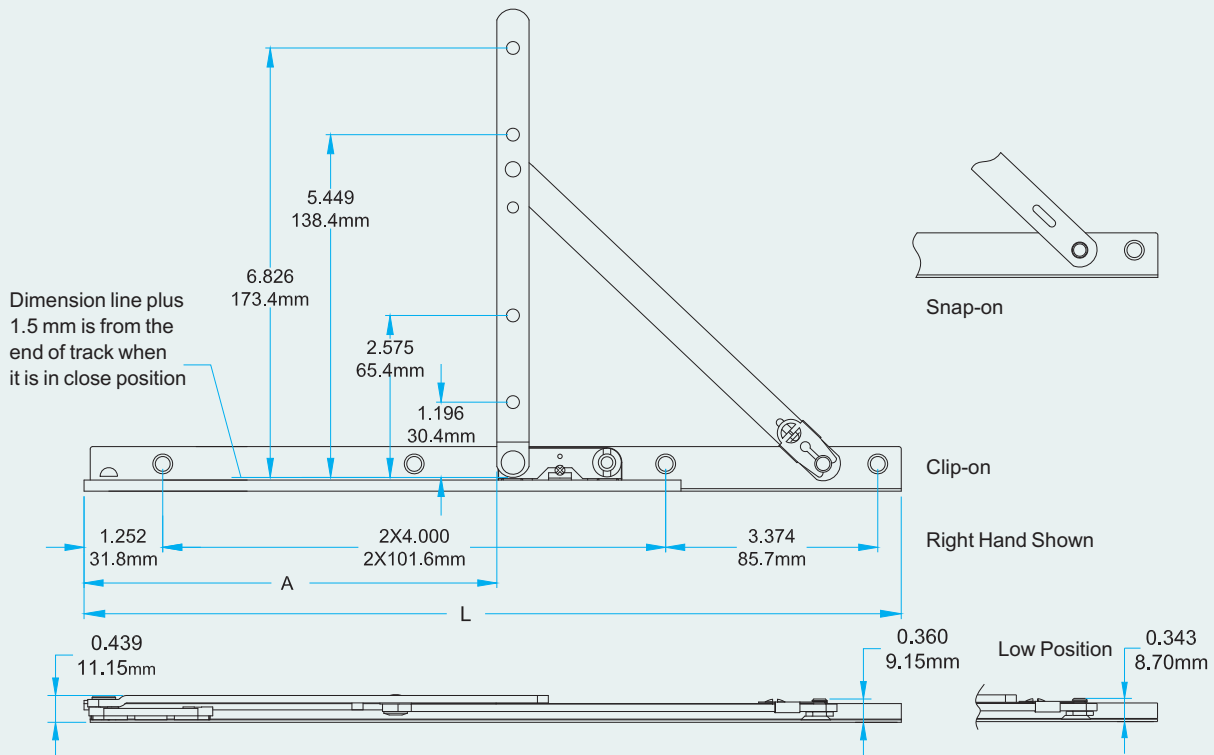

13"Washbilty Two Bar Hinge

Part Number	Product Name	"A"	"L"	Material	Hand
19013-WAC-01	Two Bar Hinge, 13", Washbilty, Adjustable, Clip-on, LH	6.567"	13"	Steel	LH
19013-WAC-00	Two Bar Hinge, 13", Washbilty, Adjustable, Clip-on, RH	6.567"	13"	Steel	RH
7013-WAC-01	Two Bar Hinge, 13", Washbilty, Adjustable, Clip-on, SST, LH	6.567"	13"	SST	LH
7013-WAC-00	Two Bar Hinge, 13", Washbilty, Adjustable, Clip-on, SST, RH	6.567"	13"	SST	RH
19013-WNC-01	Two Bar Hinge, 13", Washbilty, Non-Adjustable, Clip-on, LH	6.567"	13"	Steel	LH
19013-WNC-00	Two Bar Hinge, 13", Washbilty, Non-Adjustable, Clip-on, RH	6.567"	13"	Steel	RH
7013-WNC-01	Two Bar Hinge, 13", Washbilty, Non-Adjustable, Clip-on, SST, LH	6.567"	13"	SST	LH
7013-WNC-00	Two Bar Hinge, 13", Washbilty, Non-Adjustable, Clip-on, SST, RH	6.567"	13"	SST	RH
19013-WASR1-01	Two Bar Hinge, 13", Washbilty, Adjustable, Snap-on, LH	6.567"	13"	Steel	LH
19013-WASR1-00	Two Bar Hinge, 13", Washbilty, Adjustable, Snap-on, RH	6.567"	13"	Steel	RH
7013-WASR1-01	Two Bar Hinge, 13", Washbilty, Adjustable, Snap-on, SST, LH	6.567"	13"	SST	LH
7013-WASR1-00	Two Bar Hinge, 13", Washbilty, Adjustable, Snap-on, SST, RH	6.567"	13"	SST	RH
19013-WNSR1-01	Two Bar Hinge, 13", Washbilty, Non-Adjustable, Snap-on, LH	6.567"	13"	Steel	LH
19013-WNSR1-00	Two Bar Hinge, 13", Washbilty, Non-Adjustable, Snap-on, RH	6.567"	13"	Steel	RH
7013-WNSR1-01	Two Bar Hinge, 13", Washbilty, Non-Adjustable, Snap-on, SST, LH	6.567"	13"	SST	LH
7013-WNSR1-00	Two Bar Hinge, 13", Washbilty, Non-Adjustable, Snap-on, SST, RH	6.567"	13"	SST	RH
19013-WAC-01-L	Two Bar Hinge, 13", Washbilty, Adjustable, Clip-on, LH-Low Position	6.567"	13"	Steel	LH
19013-WAC-00-L	Two Bar Hinge, 13", Washbilty, Adjustable, Clip-on, RH-Low Position	6.567"	13"	Steel	RH
7013-WAC-01-L	Two Bar Hinge, 13", Washbilty, Adjustable, Clip-on, SST, LH-Low Position	6.567"	13"	SST	LH
7013-WAC-00-L	Two Bar Hinge, 13", Washbilty, Adjustable, Clip-on, SST, RH-Low Position	6.567"	13"	SST	RH
19013-WNC-01-L	Two Bar Hinge, 13", Washbilty, Non-Adjustable, Clip-on, LH-Low Position	6.567"	13"	Steel	LH
19013-WNC-00-L	Two Bar Hinge, 13", Washbilty, Non-Adjustable, Clip-on, RH-Low Position	6.567"	13"	Steel	RH
7013-WNC-01-L	Two Bar Hinge, 13", Washbilty, Non-Adjustable, Clip-on, SST, LH-Low Position	6.567"	13"	SST	LH
7013-WNC-00-L	Two Bar Hinge, 13", Washbilty, Non-Adjustable, Clip-on, SST, RH-Low Position	6.567"	13"	SST	RH
19013-WASR1-01-L	Two Bar Hinge, 13", Washbilty, Adjustable, Snap-on, LH-Low Position	6.567"	13"	Steel	LH
19013-WASR1-00-L	Two Bar Hinge, 13", Washbilty, Adjustable, Snap-on, RH-Low Position	6.567"	13"	Steel	RH
7013-WASR1-01-L	Two Bar Hinge, 13", Washbilty, Adjustable, Snap-on, SST, LH-Low Position	6.567"	13"	SST	LH
7013-WASR1-00-L	Two Bar Hinge, 13", Washbilty, Adjustable, Snap-on, SST, RH-Low Position	6.567"	13"	SST	RH
19013-WNSR1-01-L	Two Bar Hinge, 13", Washbilty, Non-Adjustable, Snap-on, LH-Low Position	6.567"	13"	Steel	LH
19013-WNSR1-00-L	Two Bar Hinge, 13", Washbilty, Non-Adjustable, Snap-on, RH-Low Position	6.567"	13"	Steel	RH
7013-WNSR1-01-L	Two Bar Hinge, 13", Washbilty, Non-Adjustable, Snap-on, SST, LH-Low Position	6.567"	13"	SST	LH
7013-WNSR1-00-L	Two Bar Hinge, 13", Washbilty, Non-Adjustable, Snap-on, SST, RH-Low Position	6.567"	13"	SST	RH