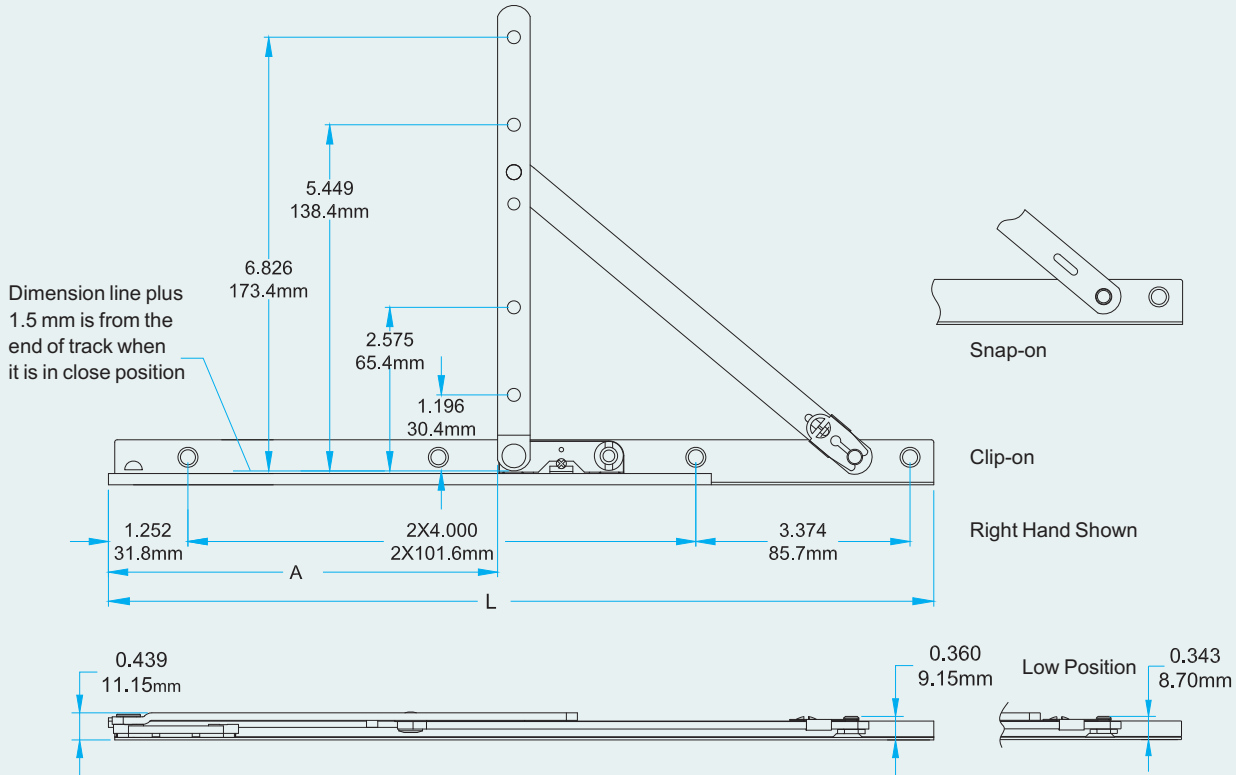

13" Standard Two Bar Hinge

Part Number	Product Name	"A"	"L"	Material	Hand
19013-SAC-01	Two Bar Hinge, 13", Standard, Adjustable, Clip-on, LH	6.130"	13"	Steel	LH
19013-SAC-00	Two Bar Hinge, 13", Standard, Adjustable, Clip-on, RH	6.130"	13"	Steel	RH
7013-SAC-01	Two Bar Hinge, 13", Standard, Adjustable, Clip-on, SST, LH	6.130"	13"	SST	LH
7013-SAC-00	Two Bar Hinge, 13", Standard, Adjustable, Clip-on, SST, RH	6.130"	13"	SST	RH
19013-SNC-01	Two Bar Hinge, 13", Standard, Non-Adjustable, Clip-on, LH	6.130"	13"	Steel	LH
19013-SNC-00	Two Bar Hinge, 13", Standard, Non-Adjustable, Clip-on, RH	6.130"	13"	Steel	RH
7013-SNC-01	Two Bar Hinge, 13", Standard, Non-Adjustable, Clip-on, SST, LH	6.130"	13"	SST	LH
7013-SNC-00	Two Bar Hinge, 13", Standard, Non-Adjustable, Clip-on, SST, RH	6.130"	13"	SST	RH
19013-SASR1-01	13" Adjustable Hinge, Standard, Snap-on, LH	6.130"	13"	Steel	LH
19013-SASR1-00	13" Adjustable Hinge, Standard, Snap-on, RH	6.130"	13"	Steel	RH
7013-SASR1-01	13" Adjustable Hinge, Standard, Snap-on, SST, LH	6.130"	13"	SST	LH
7013-SASR1-00	13" Adjustable Hinge, Standard, Snap-on, SST, RH	6.130"	13"	SST	RH
19013-SNSR1-01	13" Non-Adjustable Hinge, Standard, Snap-on, LH	6.130"	13"	Steel	LH
19013-SNSR1-00	13" Non-Adjustable Hinge, Standard, Snap-on, RH	6.130"	13"	Steel	RH
7013-SNSR1-01	13" Non-Adjustable Hinge, Standard, Snap-on, SST, LH	6.130"	13"	SST	LH
7013-SNSR1-00	13" Non-Adjustable Hinge, Standard, Snap-on, SST, RH	6.130"	13"	SST	RH
19013-SAC-01-L	Two Bar Hinge, 13", Standard, Adjustable, Clip-on, LH-Low Position	6.130"	13"	Steel	LH
19013-SAC-00-L	Two Bar Hinge, 13", Standard, Adjustable, Clip-on, RH-Low Position	6.130"	13"	Steel	RH
7013-SAC-01-L	Two Bar Hinge, 13", Standard, Adjustable, Clip-on, SST, LH-Low Position	6.130"	13"	SST	LH
7013-SAC-00-L	Two Bar Hinge, 13", Standard, Adjustable, Clip-on, SST, RH-Low Position	6.130"	13"	SST	RH
19013-SNC-01-L	Two Bar Hinge, 13", Standard, Non-Adjustable, Clip-on, LH-Low Position	6.130"	13"	Steel	LH
19013-SNC-00-L	Two Bar Hinge, 13", Standard, Non-Adjustable, Clip-on, RH-Low Position	6.130"	13"	Steel	RH
7013-SNC-01-L	Two Bar Hinge, 13", Standard, Non-Adjustable, Clip-on, SST, LH-Low Position	6.130"	13"	SST	LH
7013-SNC-00-L	Two Bar Hinge, 13", Standard, Non-Adjustable, Clip-on, SST, RH-Low Position	6.130"	13"	SST	RH
19013-SASR1-01-L	13" Adjustable Hinge, Standard, Snap-on, LH-Low Position	6.130"	13"	Steel	LH
19013-SASR1-00-L	13" Adjustable Hinge, Standard, Snap-on, RH-Low Position	6.130"	13"	Steel	RH
7013-SASR1-01-L	13" Adjustable Hinge, Standard, Snap-on, SST, LH-Low Position	6.130"	13"	SST	LH
7013-SASR1-00-L	13" Adjustable Hinge, Standard, Snap-on, SST, RH-Low Position	6.130"	13"	SST	RH
19013-SNSR1-01-L	13" Non-Adjustable Hinge, Standard, Snap-on, LH-Low Position	6.130"	13"	Steel	LH
19013-SNSR1-00-L	13" Non-Adjustable Hinge, Standard, Snap-on, RH-Low Position	6.130"	13"	Steel	RH
7013-SNSR1-01-L	13" Non-Adjustable Hinge, Standard, Snap-on, SST, LH-Low Position	6.130"	13"	SST	LH
7013-SNSR1-00-L	13" Non-Adjustable Hinge, Standard, Snap-on, SST, RH-Low Position	6.130"	13"	SST	RH