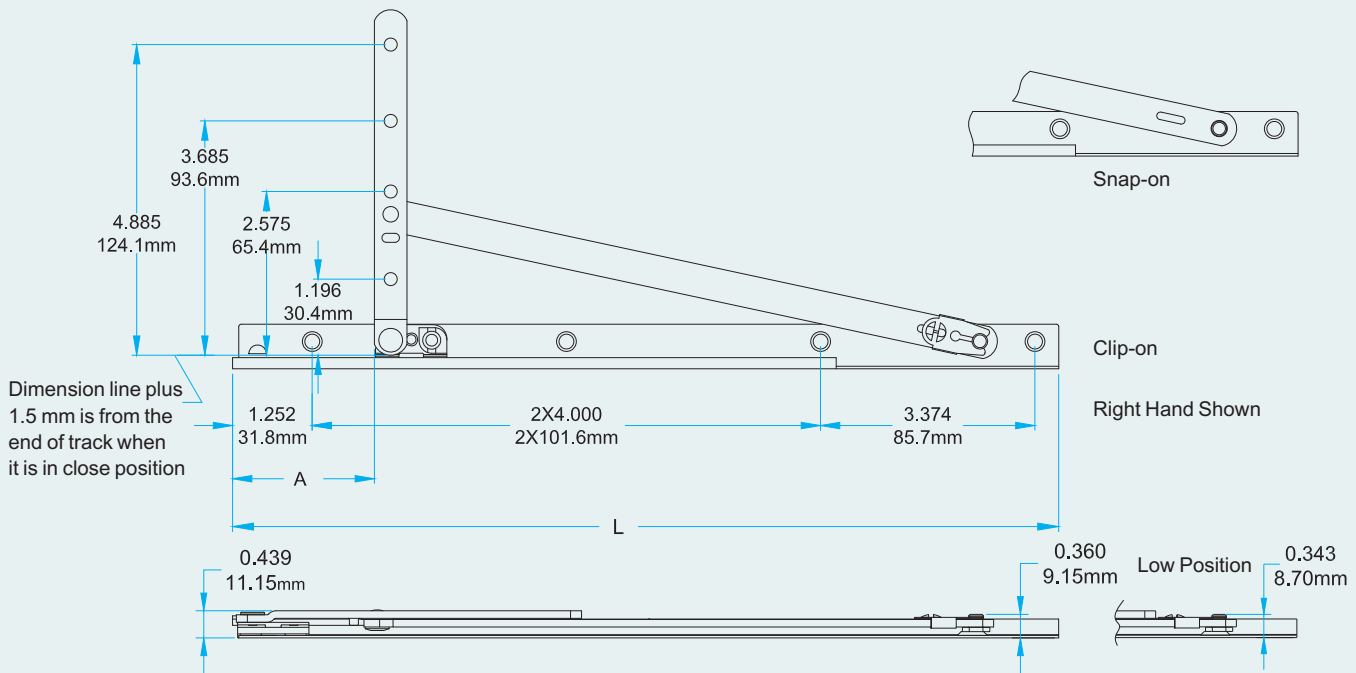

13"E Gress Two Bar Hinge

Part Number	Product Name	"A"	"L"	Material	Hand
19013-EAC-01	Two Bar Hinge, 13", E-gress, Adjustable, Clip-on, LH	2.232"	13"	Steel	LH
19013-EAC-00	Two Bar Hinge, 13", E-gress, Adjustable, Clip-on, RH	2.232"	13"	Steel	RH
7013-EAC-01	Two Bar Hinge, 13", E-gress, Adjustable, Clip-on, SST, LH	2.232"	13"	SST	LH
7013-EAC-00	Two Bar Hinge, 13", E-gress, Adjustable, Clip-on, SST, RH	2.232"	13"	SST	RH
19013-ENC-01	Two Bar Hinge, 13", E-gress, Non-Adjustable, Clip-on, LH	2.232"	13"	Steel	LH
19013-ENC-00	Two Bar Hinge, 13", E-gress, Non-Adjustable, Clip-on, RH	2.232"	13"	Steel	RH
7013-ENC-01	Two Bar Hinge, 13", E-gress, Non-Adjustable, Clip-on, SST, LH	2.232"	13"	SST	LH
7013-ENC-00	Two Bar Hinge, 13", E-gress, Non-Adjustable, Clip-on, SST, RH	2.232"	13"	SST	RH
19013-EASR1-01	Two Bar Hinge, 13", E-gress, Adjustable, Snap-on, LH	2.232"	13"	Steel	LH
19013-EASR1-00	Two Bar Hinge, 13", E-gress, Adjustable, Snap-on, RH	2.232"	13"	Steel	RH
7013-EASR1-01	Two Bar Hinge, 13", E-gress, Adjustable, Snap-on, SST, LH	2.232"	13"	SST	LH
7013-EASR1-00	Two Bar Hinge, 13", E-gress, Adjustable, Snap-on, SST, RH	2.232"	13"	SST	RH
19013-ENSR1-01	Two Bar Hinge, 13", E-gress, Non-Adjustable, Snap-on, LH	2.232"	13"	Steel	LH
19013-ENSR1-00	Two Bar Hinge, 13", E-gress, Non-Adjustable, Snap-on, RH	2.232"	13"	Steel	RH
7013-ENSR1-01	Two Bar Hinge, 13", E-gress, Non-Adjustable, Snap-on, SST, LH	2.232"	13"	SST	LH
7013-ENSR1-00	Two Bar Hinge, 13", E-gress, Non-Adjustable, Snap-on, SST, RH	2.232"	13"	SST	RH
19013-EAC-01-L	Two Bar Hinge, 13", E-gress, Adjustable, Clip-on, LH-Low Position	2.232"	13"	Steel	LH
19013-EAC-00-L	Two Bar Hinge, 13", E-gress, Adjustable, Clip-on, RH-Low Position	2.232"	13"	Steel	RH
7013-EAC-01-L	Two Bar Hinge, 13", E-gress, Adjustable, Clip-on, SST, LH-Low Position	2.232"	13"	SST	LH
7013-EAC-00-L	Two Bar Hinge, 13", E-gress, Adjustable, Clip-on, SST, RH-Low Position	2.232"	13"	SST	RH
19013-ENC-01-L	Two Bar Hinge, 13", E-gress, Non-Adjustable, Clip-on, LH-Low Position	2.232"	13"	Steel	LH
19013-ENC-00-L	Two Bar Hinge, 13", E-gress, Non-Adjustable, Clip-on, RH-Low Position	2.232"	13"	Steel	RH
7013-ENC-01-L	Two Bar Hinge, 13", E-gress, Non-Adjustable, Clip-on, SST, LH-Low Position	2.232"	13"	SST	LH
7013-ENC-00-L	Two Bar Hinge, 13", E-gress, Non-Adjustable, Clip-on, SST, RH-Low Position	2.232"	13"	SST	RH
19013-EASR1-01-L	Two Bar Hinge, 13", E-gress, Adjustable, Snap-on, LH-Low Position	2.232"	13"	Steel	LH
19013-EASR1-00-L	Two Bar Hinge, 13", E-gress, Adjustable, Snap-on, SST, LH-Low Position	2.232"	13"	SST	LH
7013-EASR1-01-L	Two Bar Hinge, 13", E-gress, Adjustable, Snap-on, SST, RH-Low Position	2.232"	13"	SST	RH
7013-EASR1-00-L	Two Bar Hinge, 13", E-gress, Adjustable, Snap-on, SST, RH-Low Position	2.232"	13"	SST	RH
19013-ENSR1-01-L	Two Bar Hinge, 13", E-gress, Non-Adjustable, Snap-on, LH-Low Position	2.232"	13"	Steel	LH
19013-ENSR1-00-L	Two Bar Hinge, 13", E-gress, Non-Adjustable, Snap-on, RH-Low Position	2.232"	13"	Steel	RH
7013-ENSR1-01-L	Two Bar Hinge, 13", E-gress, Non-Adjustable, Snap-on, SST, LH-Low Position	2.232"	13"	SST	LH
7013-ENSR1-00-L	Two Bar Hinge, 13", E-gress, Non-Adjustable, Snap-on, SST, RH-Low Position	2.232"	13"	SST	RH