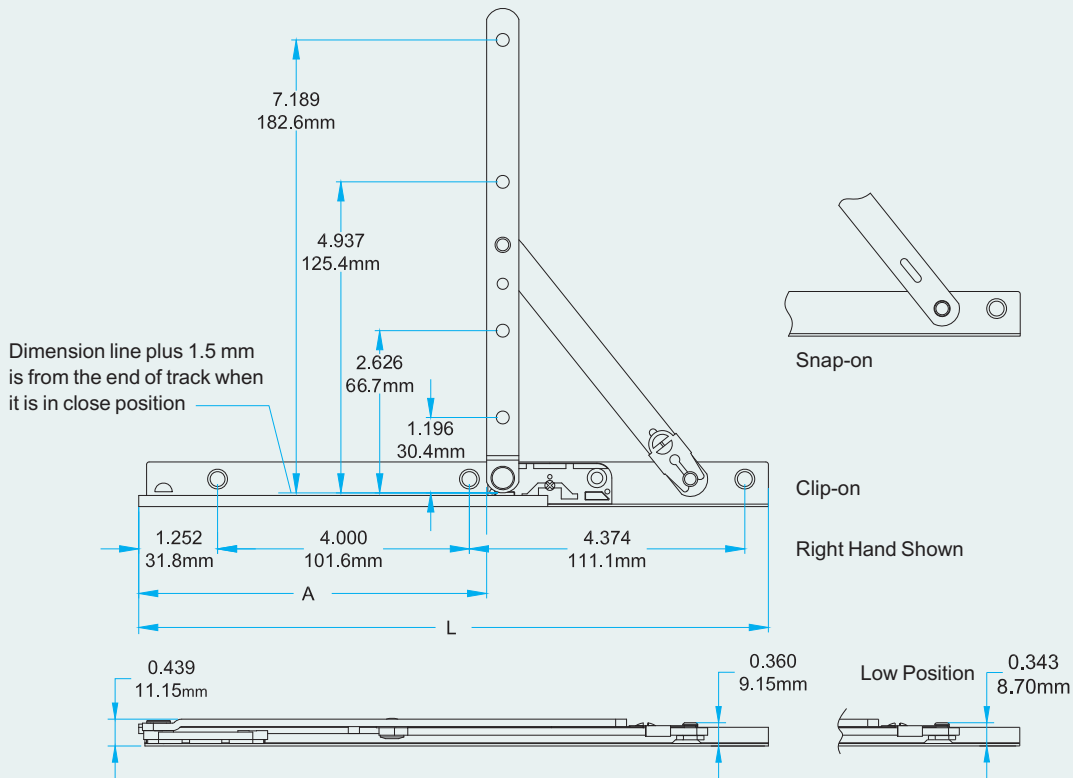

10"Washbilty Two Bar Hinge

Part Number	Product Name	"A"	"L"	Material	Hand
19010-WAC-01	Two Bar Hinge, 10", Washbilty, Adjustable, Clip-on, LH	5.531"	10"	Steel	LH
19010-WAC-00	Two Bar Hinge, 10", Washbilty, Adjustable, Clip-on, RH	5.531"	10"	Steel	RH
7010-WAC-01	Two Bar Hinge, 10", Washbilty, Adjustable, Clip-on, SST, LH	5.531"	10"	SST	LH
7010-WAC-00	Two Bar Hinge, 10", Washbilty, Adjustable, Clip-on, SST, RH	5.531"	10"	SST	RH
19010-WNC-01	Two Bar Hinge, 10", Washbilty, Non-Adjustable, Clip-on, LH	5.531"	10"	Steel	LH
19010-WNC-00	Two Bar Hinge, 10", Washbilty, Non-Adjustable, Clip-on, RH	5.531"	10"	Steel	RH
7010-WNC-01	Two Bar Hinge, 10", Washbilty, Non-Adjustable, Clip-on, SST, LH	5.531"	10"	SST	LH
7010-WNC-00	Two Bar Hinge, 10", Washbilty, Non-Adjustable, Clip-on, SST, RH	5.531"	10"	SST	RH
19010-WASR1-01	Two Bar Hinge, 10", Washbilty, Adjustable, Snap-on, LH	5.531"	10"	Steel	LH
19010-WASR1-00	Two Bar Hinge, 10", Washbilty, Adjustable, Snap-on, RH	5.531"	10"	Steel	RH
7010-WASR1-01	Two Bar Hinge, 10", Washbilty, Adjustable, Snap-on, SST, LH	5.531"	10"	SST	LH
7010-WASR1-00	Two Bar Hinge, 10", Washbilty, Adjustable, Snap-on, SST, RH	5.531"	10"	SST	RH
19010-WNSR1-01	Two Bar Hinge, 10", Washbilty, Non-Adjustable, Snap-on, LH	5.531"	10"	Steel	LH
19010-WNSR1-00	Two Bar Hinge, 10", Washbilty, Non-Adjustable, Snap-on, RH	5.531"	10"	Steel	RH
7010-WNSR1-01	Two Bar Hinge, 10", Washbilty, Non-Adjustable, Snap-on, SST, LH	5.531"	10"	SST	LH
7010-WNSR1-00	Two Bar Hinge, 10", Washbilty, Non-Adjustable, Snap-on, SST, RH	5.531"	10"	SST	RH
19010-WAC-01-L	Two Bar Hinge, 10", Washbilty, Adjustable, Clip-on, LH-Low Position	5.531"	10"	Steel	LH
19010-WAC-00-L	Two Bar Hinge, 10", Washbilty, Adjustable, Clip-on, RH-Low Position	5.531"	10"	Steel	RH
7010-WAC-01-L	Two Bar Hinge, 10", Washbilty, Adjustable, Clip-on, SST, LH-Low Position	5.531"	10"	SST	LH
7010-WAC-00-L	Two Bar Hinge, 10", Washbilty, Adjustable, Clip-on, SST, RH-Low Position	5.531"	10"	SST	RH
19010-WNC-01-L	Two Bar Hinge, 10", Washbilty, Non-Adjustable, Clip-on, LH-Low Position	5.531"	10"	Steel	LH
19010-WNC-00-L	Two Bar Hinge, 10", Washbilty, Non-Adjustable, Clip-on, RH-Low Position	5.531"	10"	Steel	RH
7010-WNC-01-L	Two Bar Hinge, 10", Washbilty, Non-Adjustable, Clip-on, SST, LH-Low Position	5.531"	10"	SST	LH
7010-WNC-00-L	Two Bar Hinge, 10", Washbilty, Non-Adjustable, Clip-on, SST, RH-Low Position	5.531"	10"	SST	RH
19010-WASR1-01-L	Two Bar Hinge, 10", Washbilty, Adjustable, Snap-on, LH-Low Position	5.531"	10"	Steel	LH
19010-WASR1-00-L	Two Bar Hinge, 10", Washbilty, Adjustable, Snap-on, RH-Low Position	5.531"	10"	Steel	RH
7010-WASR1-01-L	Two Bar Hinge, 10", Washbilty, Adjustable, Snap-on, SST, LH-Low Position	5.531"	10"	SST	LH
7010-WASR1-00-L	Two Bar Hinge, 10", Washbilty, Adjustable, Snap-on, SST, RH-Low Position	5.531"	10"	SST	RH
19010-WNSR1-01-L	Two Bar Hinge, 10", Washbilty, Non-Adjustable, Snap-on, LH-Low Position	5.531"	10"	Steel	LH
19010-WNSR1-00-L	Two Bar Hinge, 10", Washbilty, Non-Adjustable, Snap-on, RH-Low Position	5.531"	10"	Steel	RH
7010-WNSR1-01-L	Two Bar Hinge, 10", Washbilty, Non-Adjustable, Snap-on, SST, LH-Low Position	5.531"	10"	SST	LH
7010-WNSR1-00-L	Two Bar Hinge, 10", Washbilty, Non-Adjustable, Snap-on, SST, RH-Low Position	5.531"	10"	SST	RH