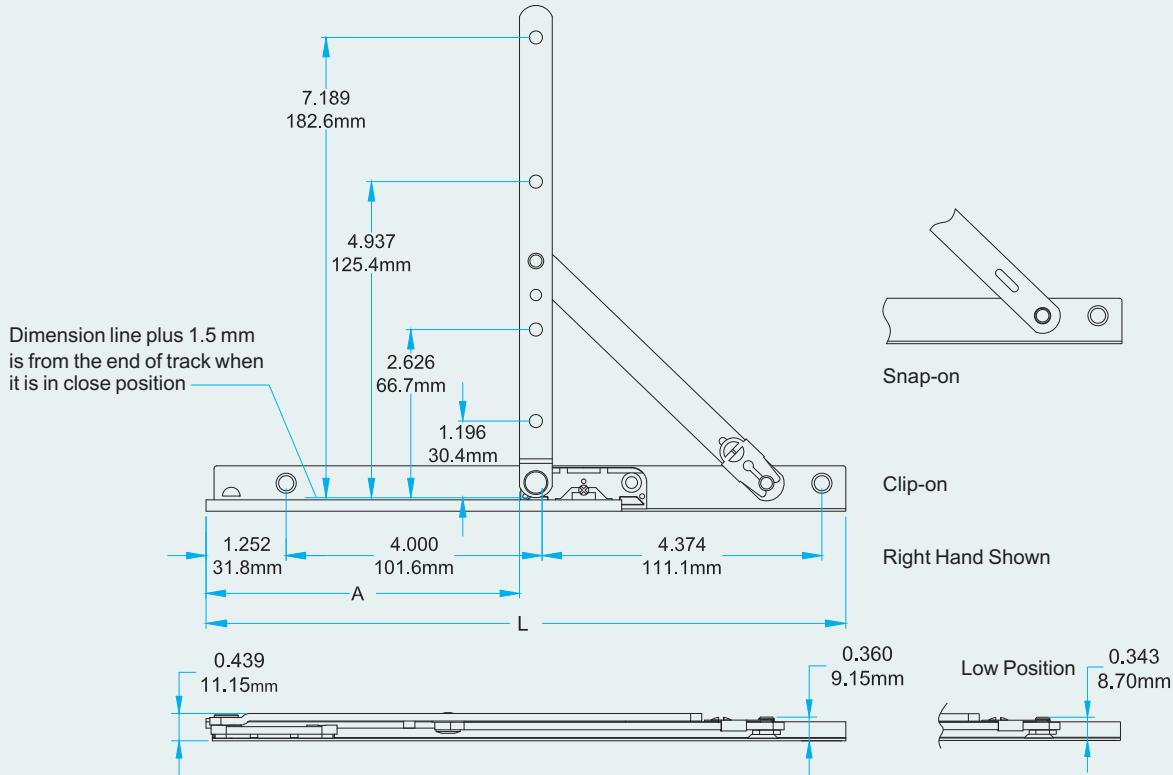

10" Standard Two Bar Hinge

| Part Number | Product Name | "A" | "L" | Material | Hand |
|------------------|---|--------|-----|----------|------|
| 19010-SAC-01 | Two Bar Hinge, 10", Standard, Adjustable, Clip-on, LH | 4.905" | 10" | Steel | LH |
| 19010-SAC-00 | Two Bar Hinge, 10", Standard, Adjustable, Clip-on, RH | 4.905" | 10" | Steel | RH |
| 7010-SAC-01 | Two Bar Hinge, 10", Standard, Adjustable, Clip-on, SST, LH | 4.905" | 10" | SST | LH |
| 7010-SAC-00 | Two Bar Hinge, 10", Standard, Adjustable, Clip-on, SST, RH | 4.905" | 10" | SST | RH |
| 19010-SNC-01 | Two Bar Hinge, 10", Standard, Non-Adjustable, Clip-on, LH | 4.905" | 10" | Steel | LH |
| 19010-SNC-00 | Two Bar Hinge, 10", Standard, Non-Adjustable, Clip-on, RH | 4.905" | 10" | Steel | RH |
| 7010-SNC-01 | Two Bar Hinge, 10", Standard, Non-Adjustable, Clip-on, SST, LH | 4.905" | 10" | SST | LH |
| 7010-SNC-00 | Two Bar Hinge, 10", Standard, Non-Adjustable, Clip-on, SST, RH | 4.905" | 10" | SST | RH |
| 19010-SASR1-01 | Two Bar Hinge, 10", Standard, Adjustable, Snap-on, LH | 4.905" | 10" | Steel | LH |
| 19010-SASR1-00 | Two Bar Hinge, 10", Standard, Adjustable, Snap-on, RH | 4.905" | 10" | Steel | RH |
| 7010-SASR1-01 | Two Bar Hinge, 10", Standard, Adjustable, Snap-on, SST, LH | 4.905" | 10" | SST | LH |
| 7010-SASR1-00 | Two Bar Hinge, 10", Standard, Adjustable, Snap-on, SST, RH | 4.905" | 10" | SST | RH |
| 19010-SNSR1-01 | Two Bar Hinge, 10", Standard, Non-Adjustable, Snap-on, LH | 4.905" | 10" | Steel | LH |
| 19010-SNSR1-00 | Two Bar Hinge, 10", Standard, Non-Adjustable, Snap-on, RH | 4.905" | 10" | Steel | RH |
| 7010-SNSR1-01 | Two Bar Hinge, 10", Standard, Non-Adjustable, Snap-on, SST, LH | 4.905" | 10" | SST | LH |
| 7010-SNSR1-00 | Two Bar Hinge, 10", Standard, Non-Adjustable, Snap-on, SST, RH | 4.905" | 10" | SST | RH |
| 19010-SAC-01-L | Two Bar Hinge, 10", Standard, Adjustable, Clip-on, LH-Low Position | 4.905" | 10" | Steel | LH |
| 19010-SAC-00-L | Two Bar Hinge, 10", Standard, Adjustable, Clip-on, RH-Low Position | 4.905" | 10" | Steel | RH |
| 7010-SAC-01-L | Two Bar Hinge, 10", Standard, Adjustable, Clip-on, SST, LH-Low Position | 4.905" | 10" | SST | LH |
| 7010-SAC-00-L | Two Bar Hinge, 10", Standard, Adjustable, Clip-on, SST, RH-Low Position | 4.905" | 10" | SST | RH |
| 19010-SNC-01-L | Two Bar Hinge, 10", Standard, Non-Adjustable, Clip-on, LH-Low Position | 4.905" | 10" | Steel | LH |
| 19010-SNC-00-L | Two Bar Hinge, 10", Standard, Non-Adjustable, Clip-on, RH-Low Position | 4.905" | 10" | Steel | RH |
| 7010-SNC-01-L | Two Bar Hinge, 10", Standard, Non-Adjustable, Clip-on, SST, LH-Low Position | 4.905" | 10" | SST | LH |
| 7010-SNC-00-L | Two Bar Hinge, 10", Standard, Non-Adjustable, Clip-on, SST, RH-Low Position | 4.905" | 10" | SST | RH |
| 19010-SASR1-01-L | Two Bar Hinge, 10", Standard, Adjustable, Snap-on, LH-Low Position | 4.905" | 10" | Steel | LH |
| 19010-SASR1-00-L | Two Bar Hinge, 10", Standard, Adjustable, Snap-on, RH-Low Position | 4.905" | 10" | Steel | RH |
| 7010-SASR1-01-L | Two Bar Hinge, 10", Standard, Adjustable, Snap-on, SST, LH-Low Position | 4.905" | 10" | SST | LH |
| 7010-SASR1-00-L | Two Bar Hinge, 10", Standard, Adjustable, Snap-on, SST, RH-Low Position | 4.905" | 10" | SST | RH |
| 19010-SNSR1-01-L | Two Bar Hinge, 10", Standard, Non-Adjustable, Snap-on, LH-Low Position | 4.905" | 10" | Steel | LH |
| 19010-SNSR1-00-L | Two Bar Hinge, 10", Standard, Non-Adjustable, Snap-on, RH-Low Position | 4.905" | 10" | Steel | RH |
| 7010-SNSR1-01-L | Two Bar Hinge, 10", Standard, Non-Adjustable, Snap-on, SST, LH-Low Position | 4.905" | 10" | SST | LH |
| 7010-SNSR1-00-L | Two Bar Hinge, 10", Standard, Non-Adjustable, Snap-on, SST, RH-Low Position | 4.905" | 10" | SST | RH |